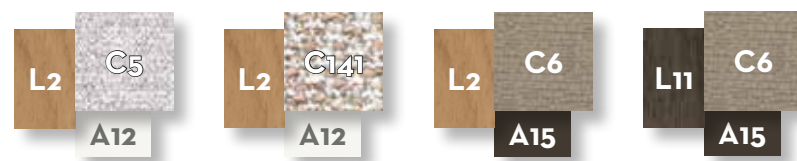

Width	Depth	Height	H. armrest	H. seat	H. cushion
cm	280	95	70	49	40	20
inch	110.2	37.4	27.6	19.3	15.7	7.9