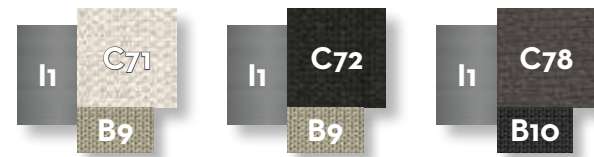

	Width	Depth	Height	H. cushion
cm	88	88	37	30
inch	34.6	34.6	14.6	11.8

SOFA LOUNGE DX / CODE: GEOLONDX

SOFA LOUNGE SX / CODE: GEOLON SX

SOFA LOUNGE XL DX / CODE: GEOXLDX

SOFA LOUNGE XL SX / CODE: GEOXLSX

DAYBED / CODE: GEOBED