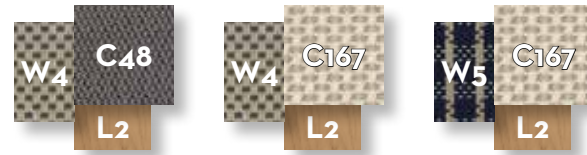

LIVING ARMCHAIR / CODE: VENPL

	Width	Depth	Height	H. armrest	H. seat	H. cushion	H. USA seat
cm	106	101	80	50	42	25	47
inch	41.7	39.8	31.5	19.7	16.5	9.8	18.5

SOFA LOVE SEAT / CODE: VENLOV