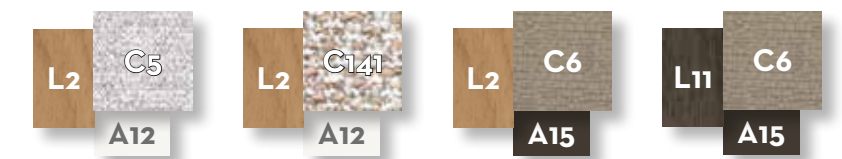

Width	Depth	Height	H. armrest	H. seat	H. cushion
cm	280	95	70	49	40	20
inch	110.2	37.4	27.6	19.3	15.7	7.9