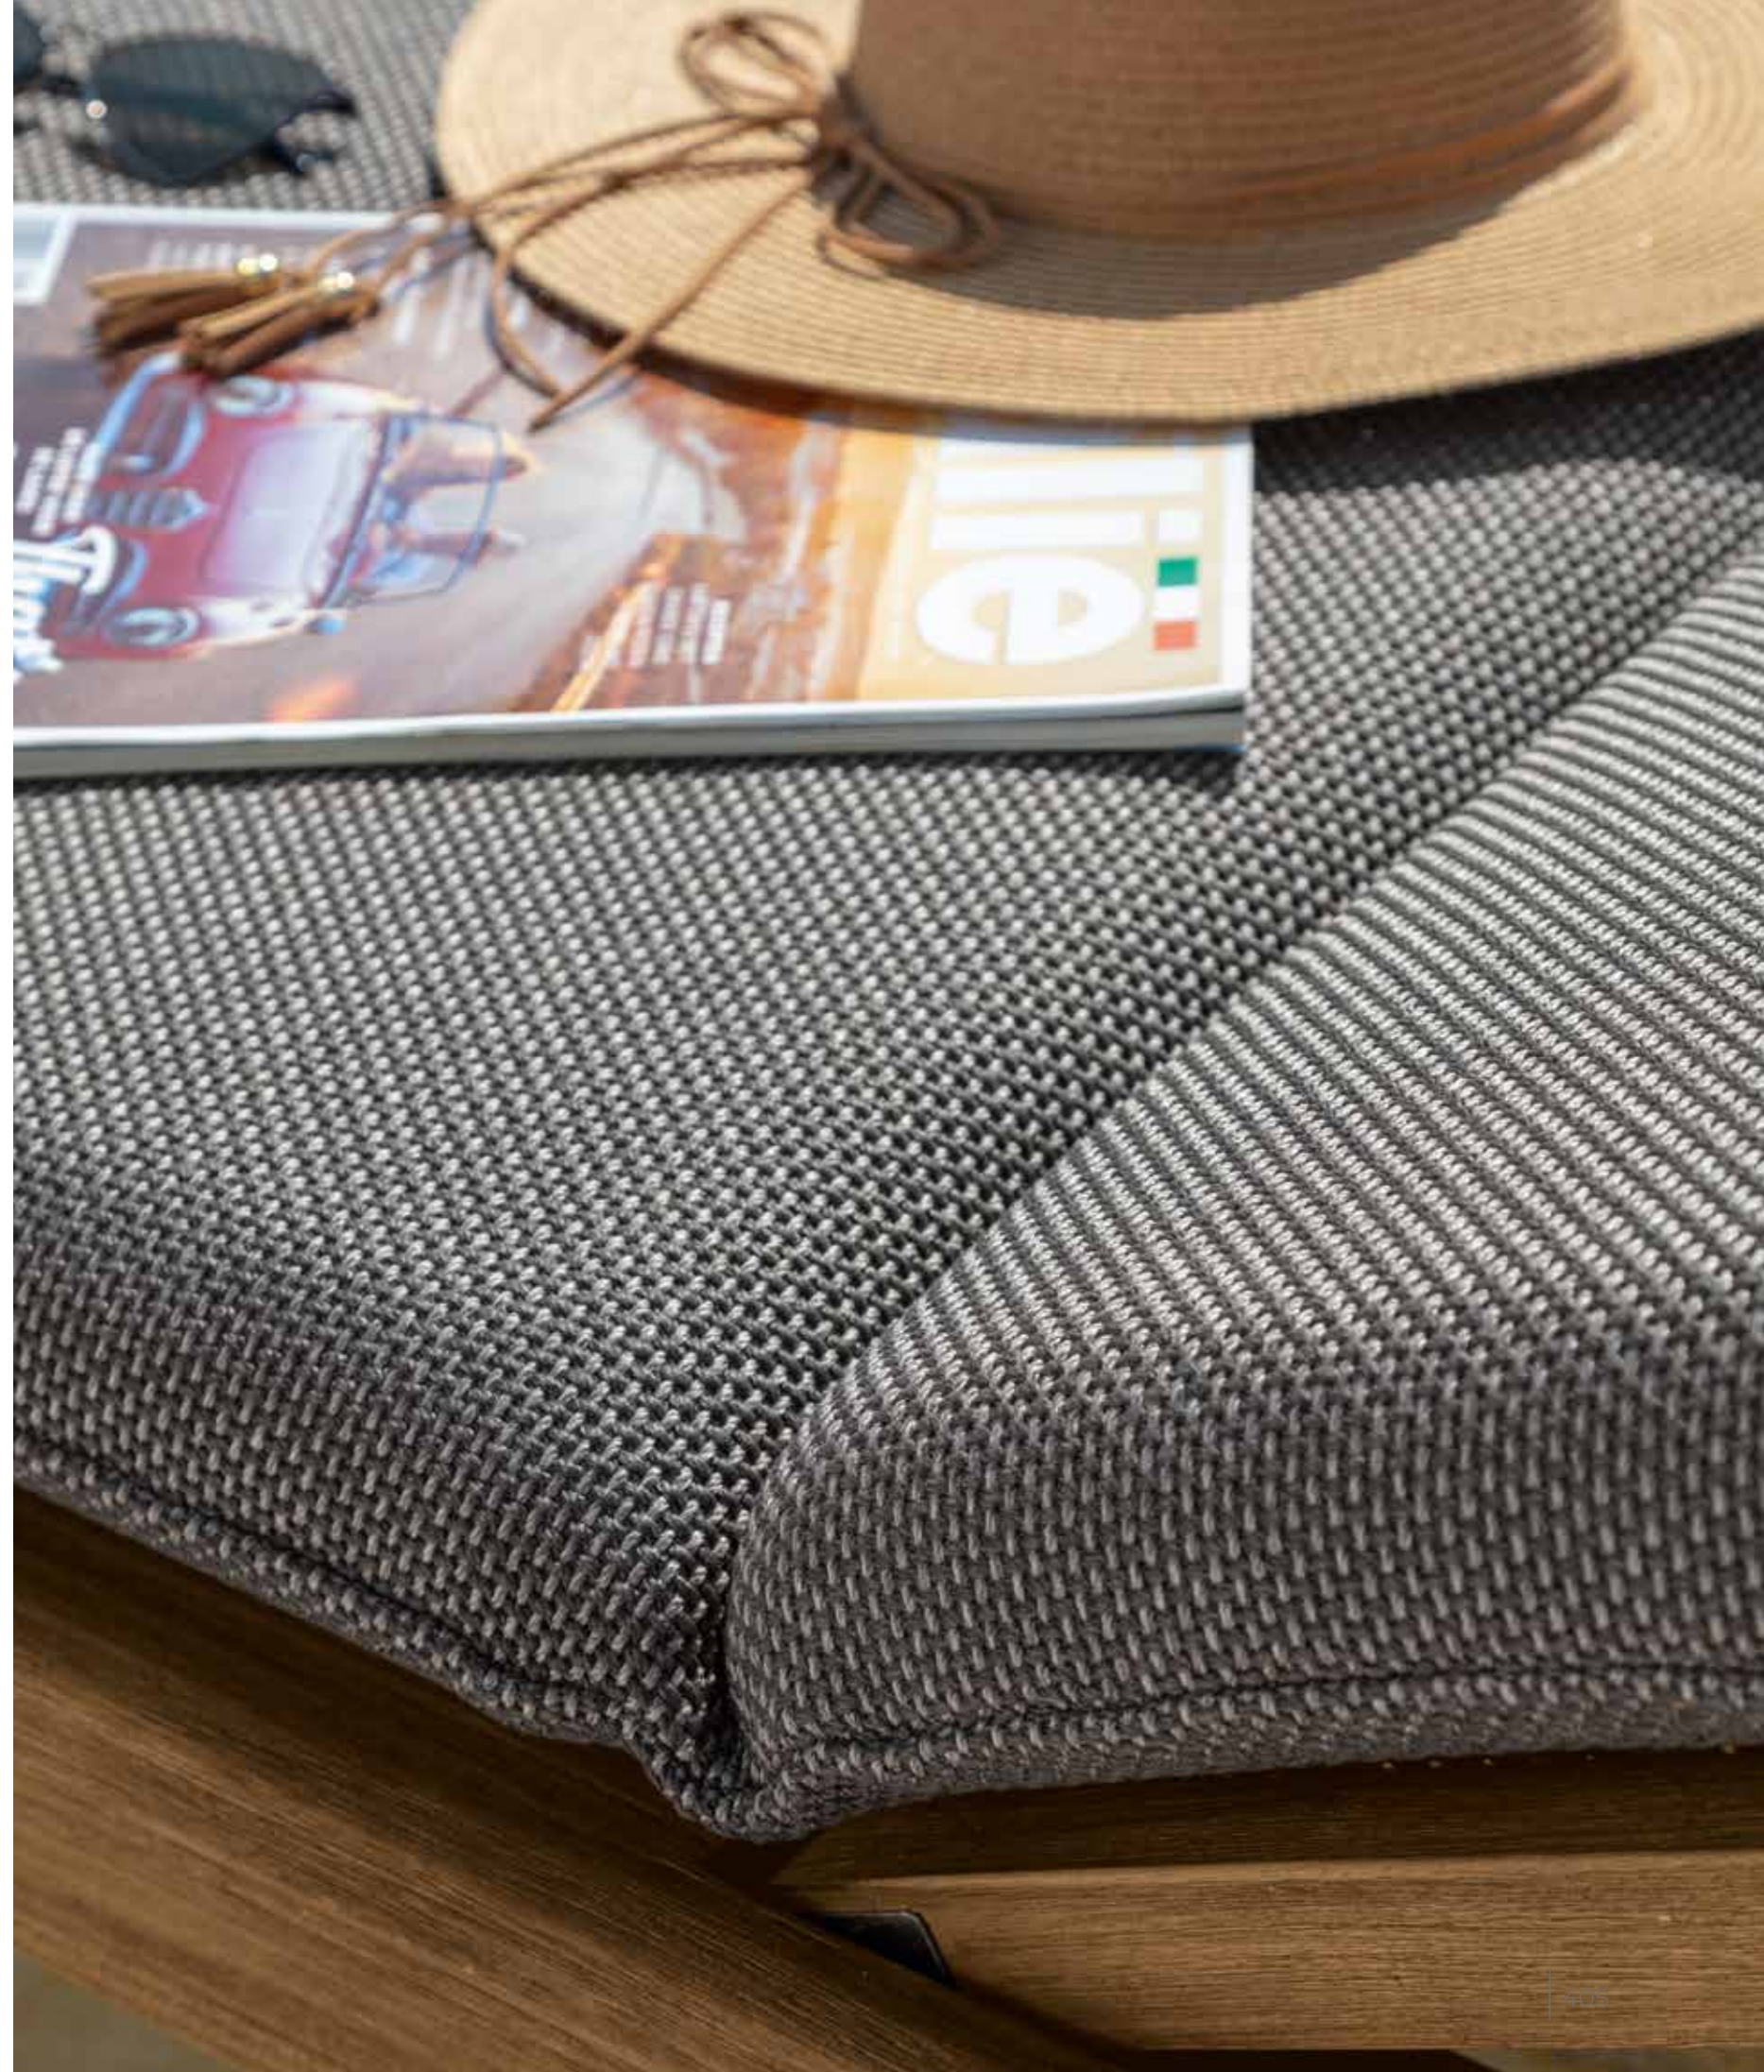

Cruisecollection

// Teak

armchair & dining table
smoke teak frame
dark grey colour rope
cushions in slate grey colour
top in gres elegant black colour

Cruisecollection
// Teak

sunbed
smoke teak frame
cushions in slate grey colour