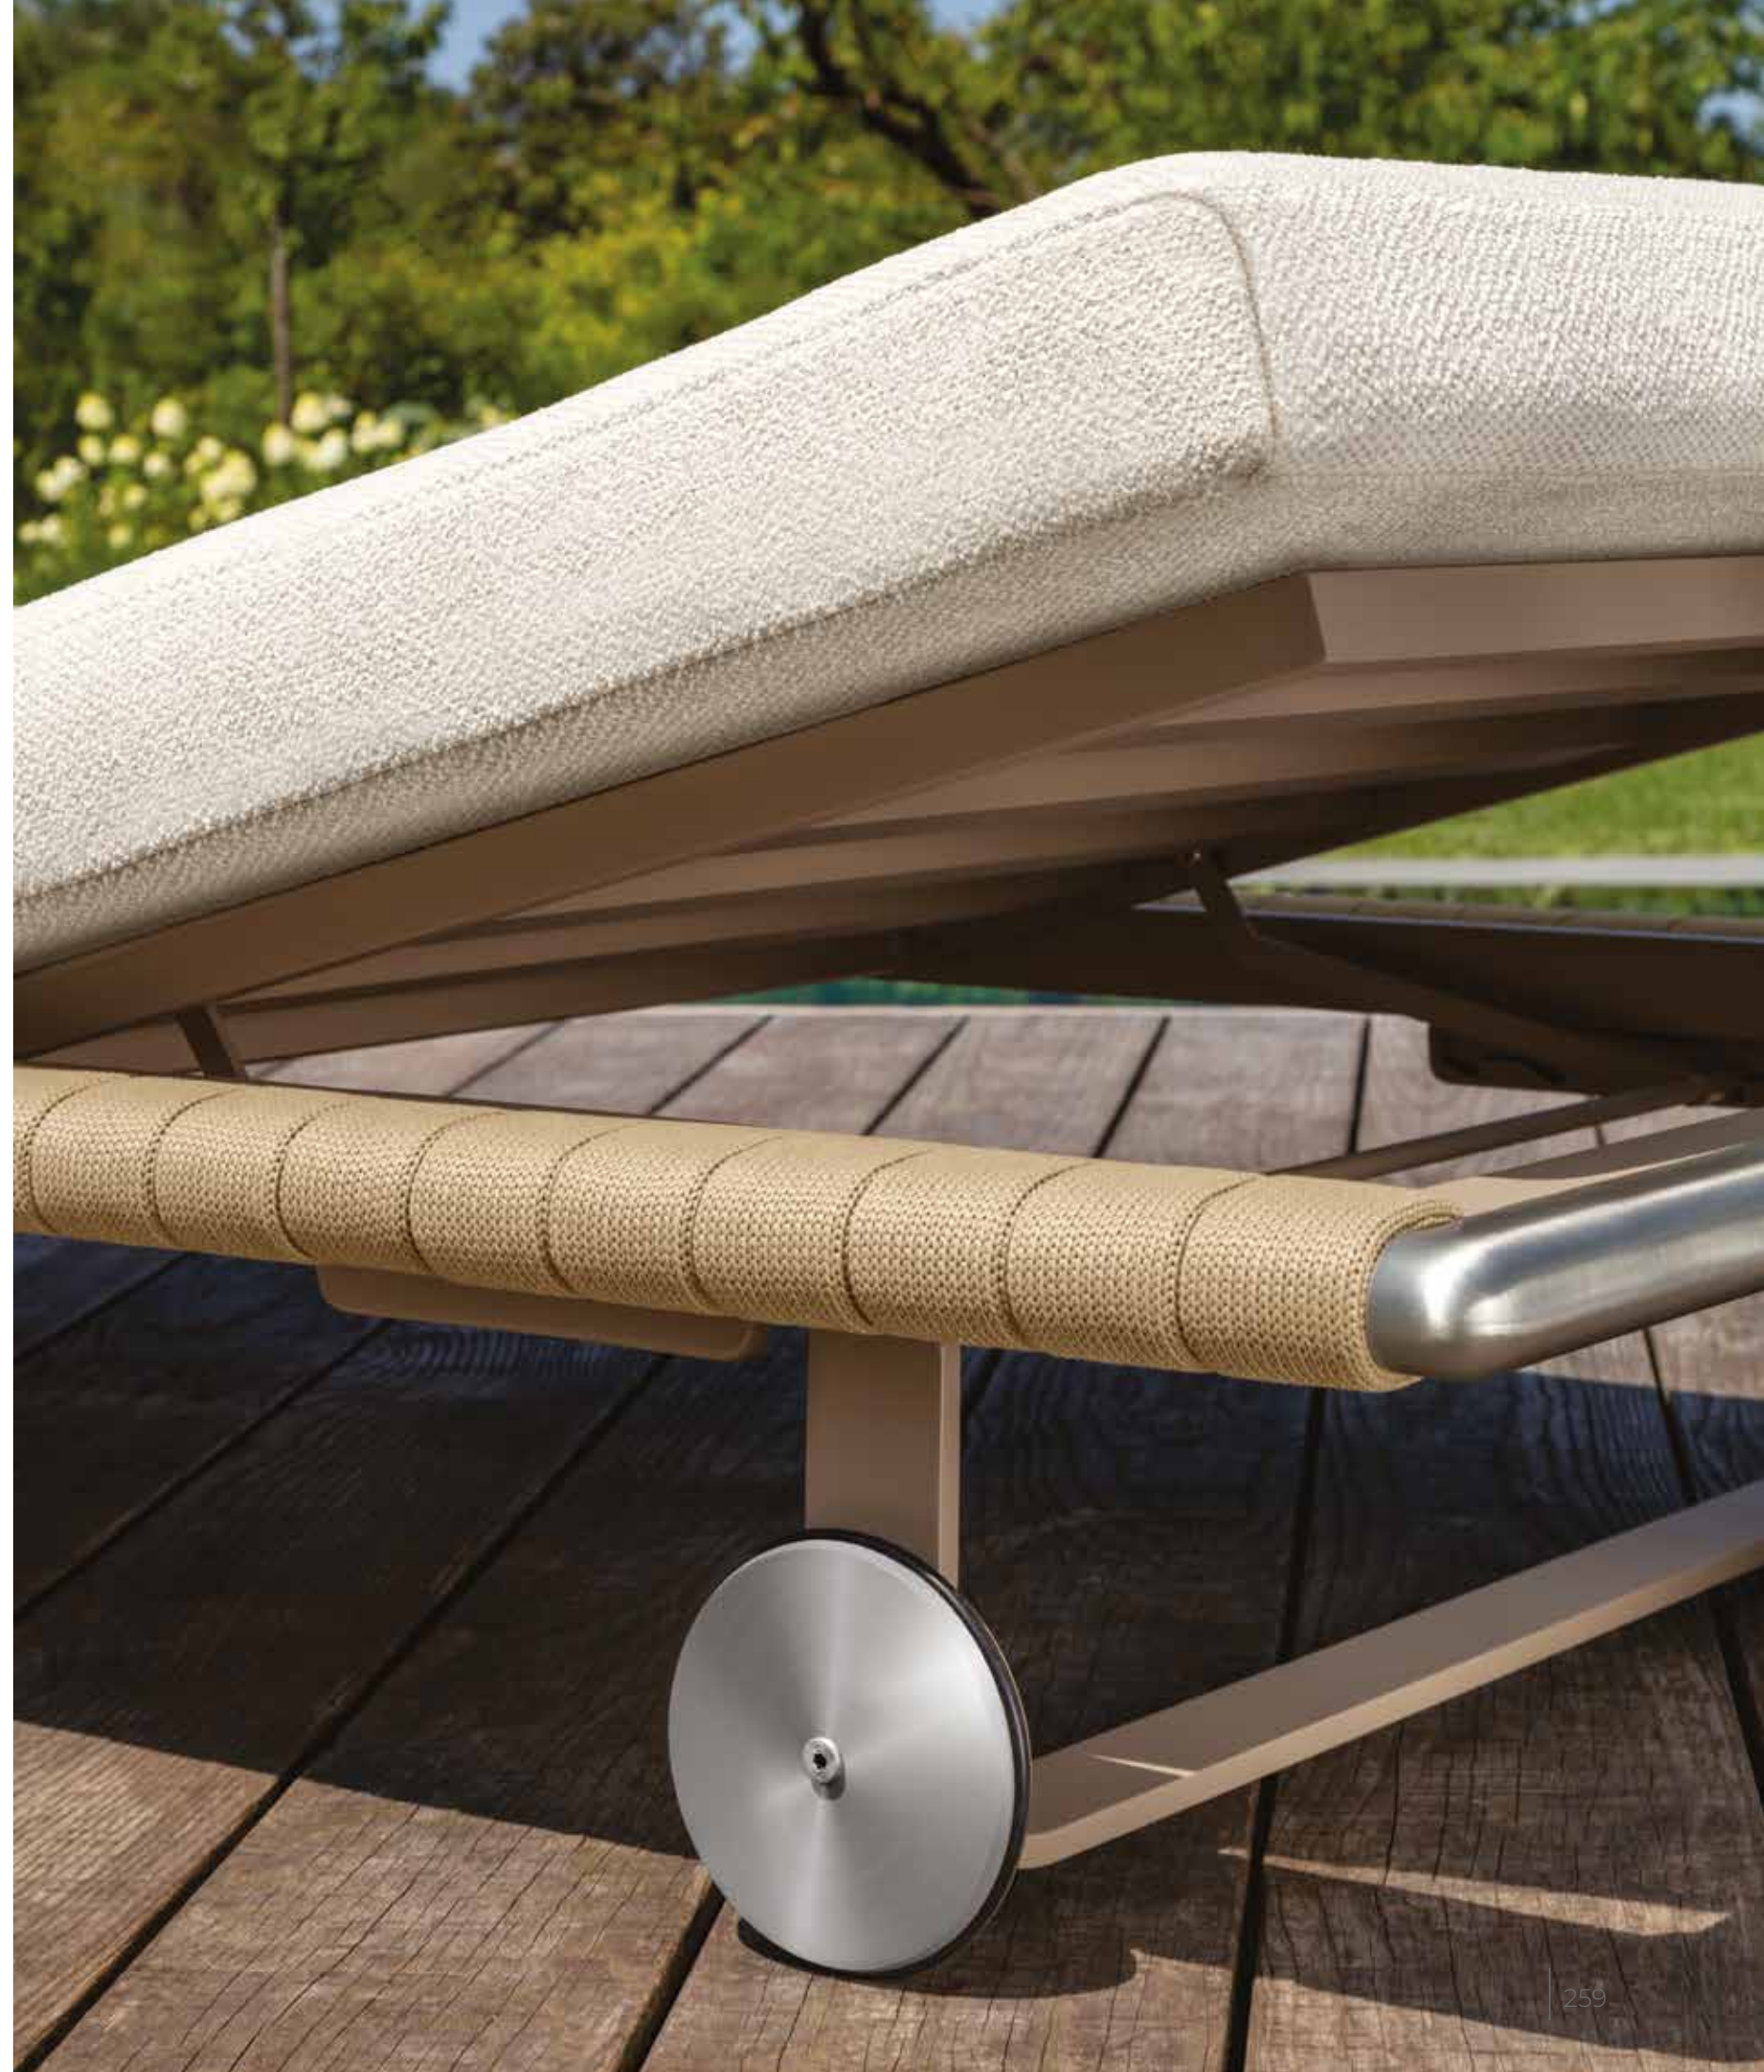

Georgecollection

sunbed
stainless steel frame
cushions in natural ivory colour
belt in dove colour

Georgecollection

lounge folding chair
stainless steel frame
cushions in stripe mud colour
dark grey colour rope
table top ø 60 accoya wood in natural teak colour