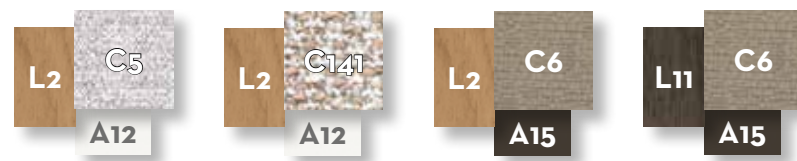

SOFA CORNER SX / CODE: ALLANG-02

	Width	Depth	Height	H. seat	H. cushion
cm	210	95	70	40	20
inch	82.7	37.4	27.6	15.7	7.9

SOFA DX 2 SEATER WOOD ARM / CODE: ALLDX2P-02

	Width	Depth	Height	H. armrest	H. seat	H. cushion
cm	215	95	70	49	40	20
inch	84.6	37.4	27.6	19.3	15.7	7.9