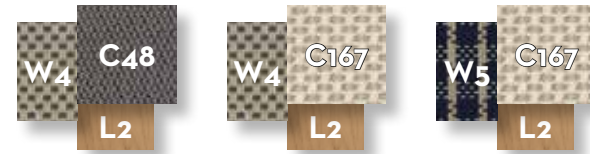

SOFA 2 SEATER DX / CODE: VENDX2

SOFA 3 SEATER CORNER DX + TABLE SX / CODE: VENDX3ANGTCSX

SOFA 2 SEATER SX / CODE: VENSX2

SOFA 2 SEATER DX + POUF SX / CODE: VENDX2PUFSX

	Width	Depth	Height	H. armrest	H. seat	H. cushion	H. USA seat
cm	196	101	80	50	42	25	47
inch	77.2	39.8	31.5	19.7	16.5	9.8	18.5