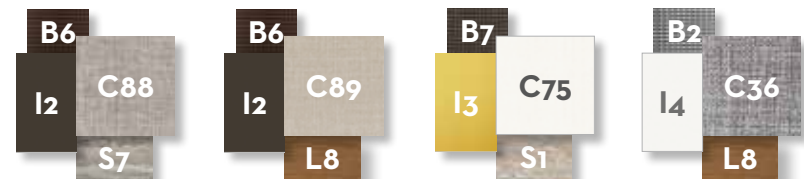

	Width	Depth	Height
cm	100	100	17
inch	39.4	39.4	6.7

COFFEE TABLE 140x70 / CODE: CASITC70

	Width	Depth	Height
cm	140	70	28
inch	55.1	27.6	11.0

LIVING ARMCHAIR / CODE: CASIPL

	Width	Depth	Height	H. armrest	H. seat	H. cushion
cm	105	100	64	60	46	37
inch	41.3	39.4	25.2	23.6	18.1	14.6