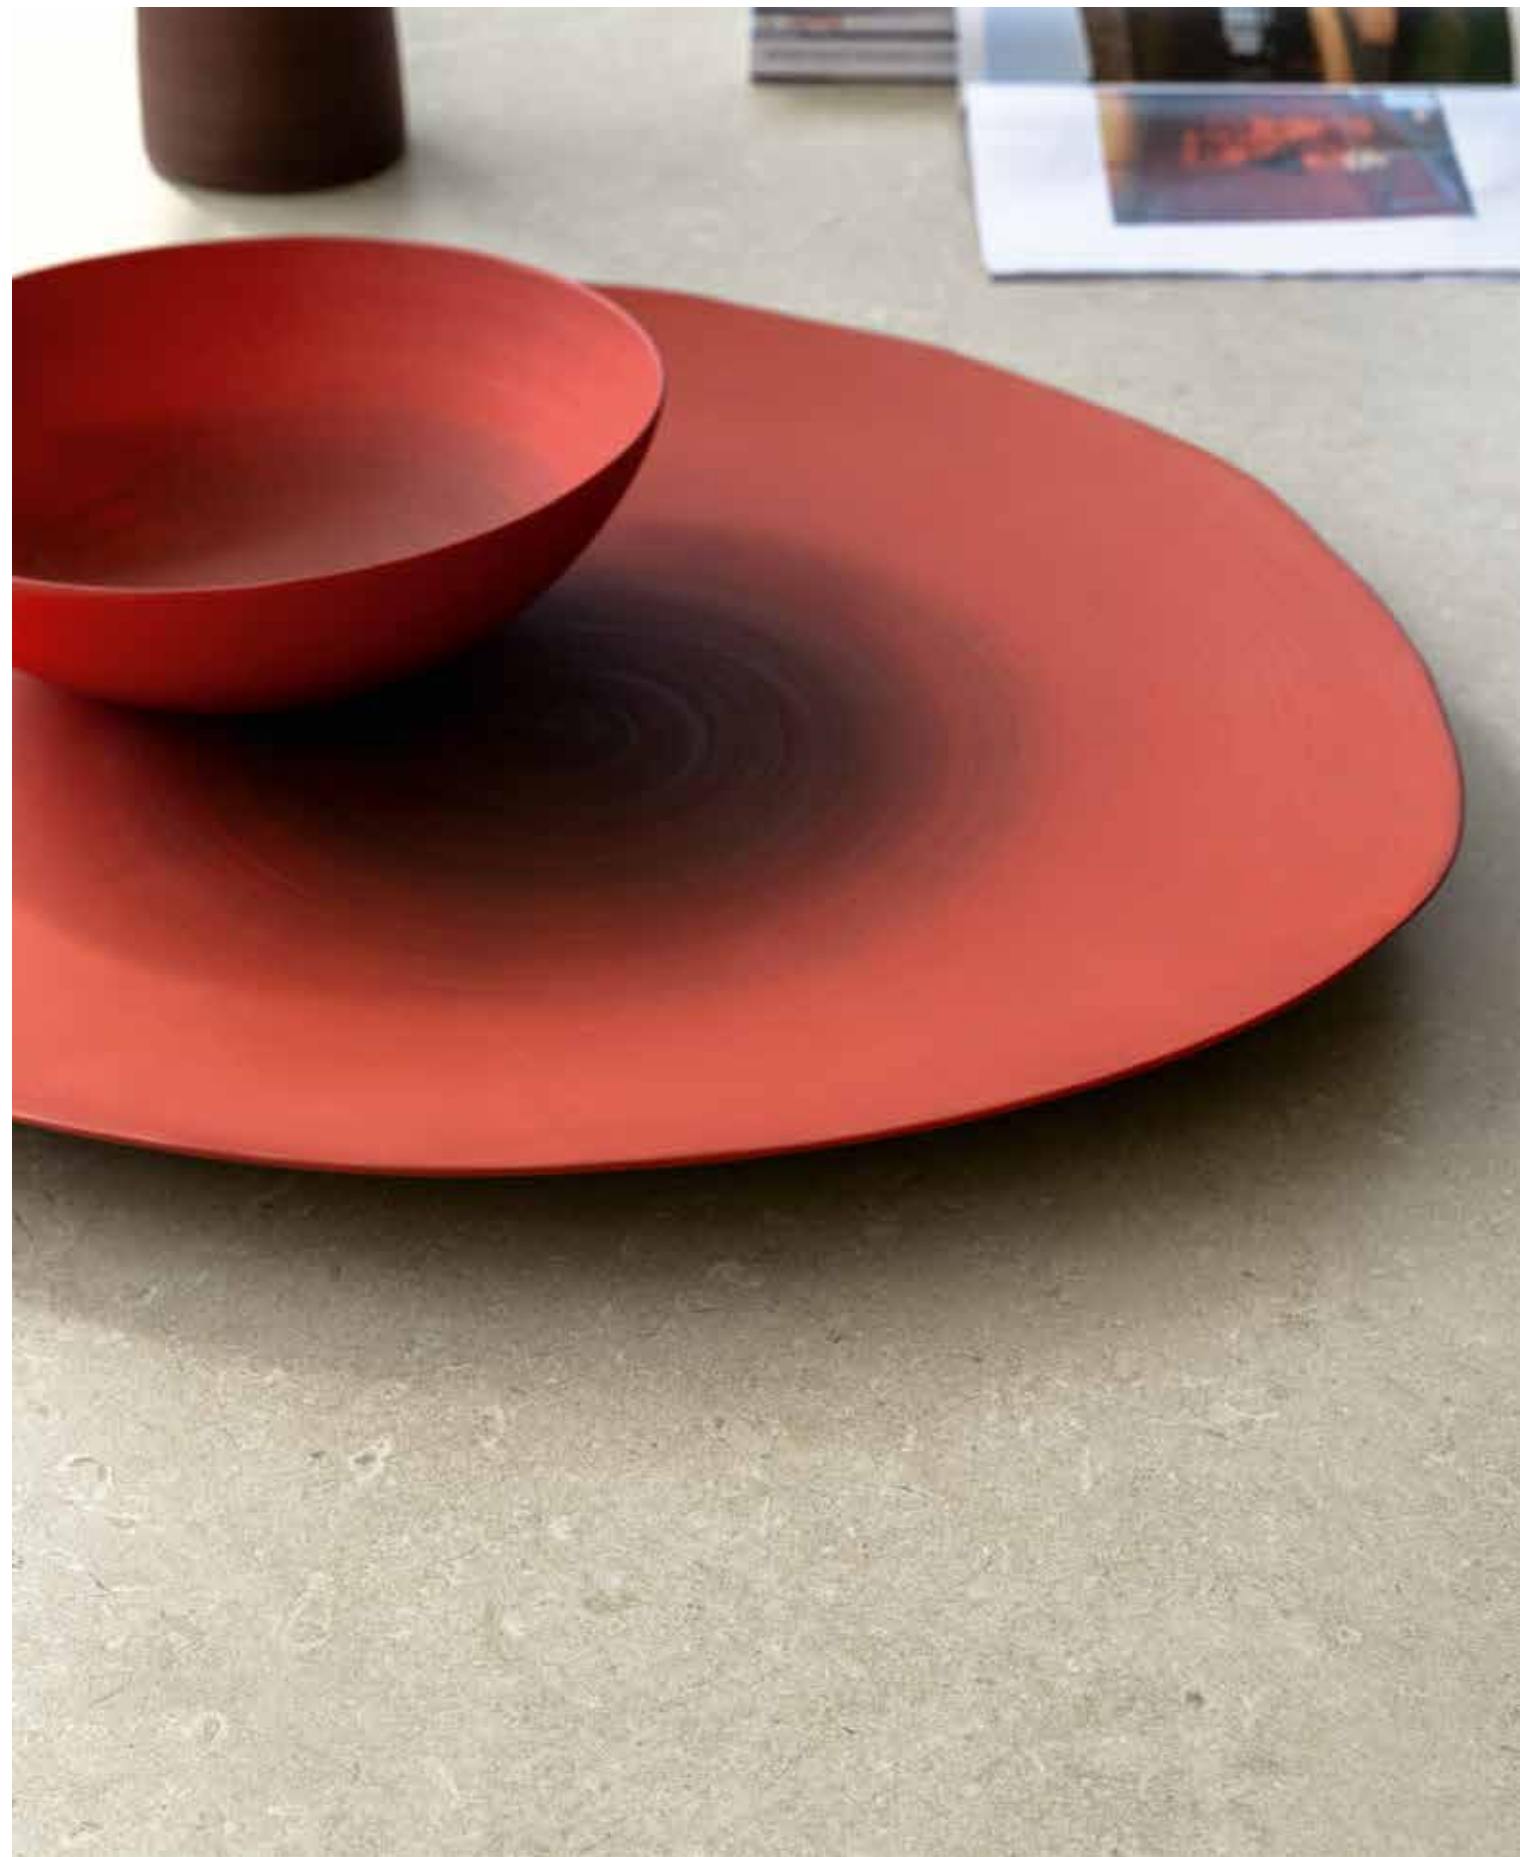

Evercollection

Design Christophe Pillet

Finishing

Teak wood frame

natural teak colour

palissandro colour

Seat / back fabric cushions

mambo pearl

white-beige

Pillows fabric 40x40

mambo pearl

plain taupe

plain mud

white-beige

plain white

Gres table top

calacatta 12mm

limestone 12mm

beige

vulcan grey

Lavica stone table top

SOFA 3 SEATER / CODE: EVEDIV3

	Width	Depth	Height	H. armrest	H. seat	H. cushion
cm	235	94	82	56	46	19
inch	92.5	37.0	32.3	22.0	18.1	7.5

SOFA 2 SEATER / CODE: EVEDIV2

	Width	Depth	Height	H. armrest	H. seat	H. cushion
cm	168	94	82	56	46	19
inch	66.1	37.0	32.3	22.0	18.1	7.5

LIVING ARMCHAIR / CODE: EVEPL

	Width	Depth	Height	H. armrest	H. seat	H. cushion
cm	69	62	72	54	46	14
inch	27.2	24.4	28.3	21.3	18.1	5.5

COFFEE TABLE D70 / CODE: EVETC70

	Width	Depth	Height
cm	70	70	45
inch	27.6	27.6	17.7

COFFEE TABLE D90 / CODE: EVETC90

	Width	Depth	Height
cm	90	90	40
inch	35.4	35.4	15.7

COFFEE TABLE 160X80 / CODE: EVETC16080

	Width	Depth	Height
cm	180	80	35
inch	70.9	31.5	13.8