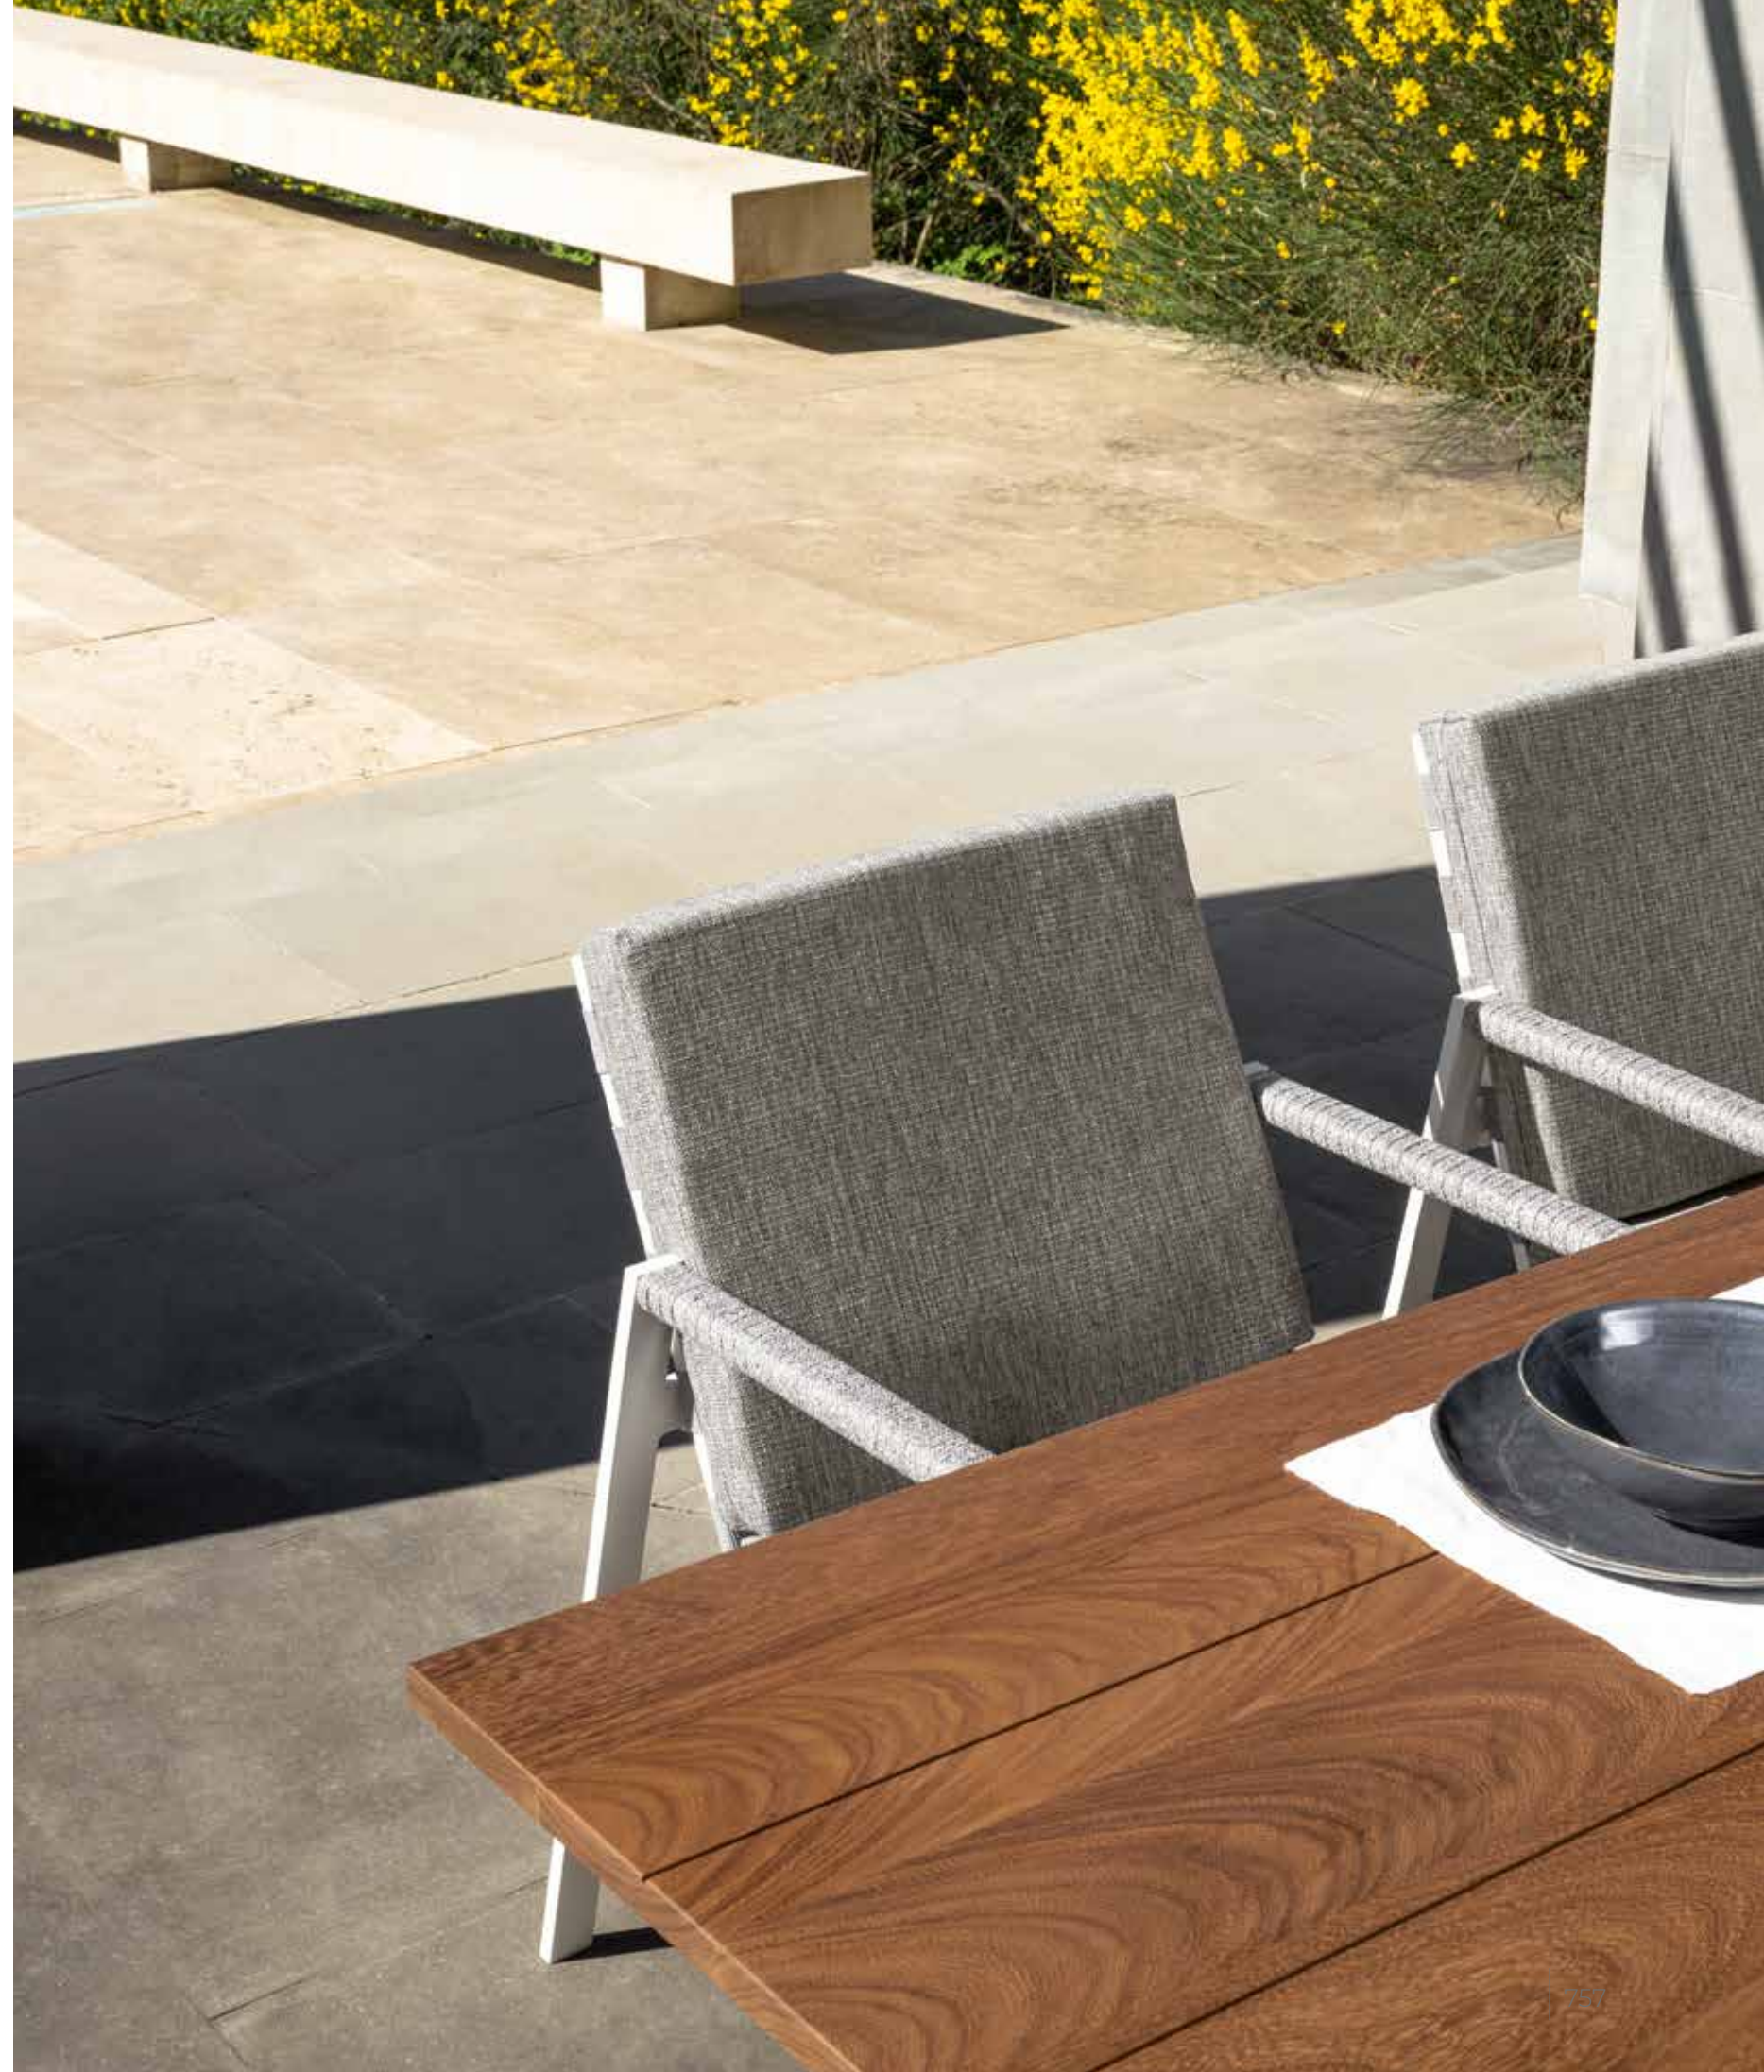

Cottagecollection

dining table & dining armchair
frame in white colour
cushions in light grey colour