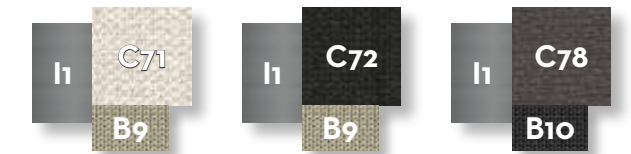

Georgecollection

Design Ludovica + Roberto Palomba

Finishing

Stainless steel frame

inox

Syntetic rope

dark grey

dove

Syntetic padded belt

dove

dark grey

Seat / back / armrest fabric cushions

natural ivory

dark green

plain mud

Pillows fabric 60x40 45x25 (optional)

natural ivory

dark green

natural taupe

plain mud

white-mud

natural white-taupe

plain white

Accoya table top

natural teak colour

Lava stone table top

beige

dark green

dark grey

	Width	Depth	Height	H. seat	H. cushion
cm	177	91	65	37	30
inch	69.7	35.8	25.6	14.6	11.8

	Width	Depth	Height	H. seat	H. cushion
cm	173	91	65	37	30
inch	68.1	35.8	25.6	14.6	11.8

	Width	Depth	Height	H. seat	H. cushion
cm	173	91	65	37	30
inch	68.1	35.8	25.6	14.6	11.8

	Width	Depth	Height	H. seat	H. cushion
cm	170	91	65	37	30
inch	66.9	35.8	25.6	14.6	11.8

	Width	Depth	Height	H. seat	H. cushion
cm	91	91	65	37	30
inch	35.8	35.8	25.6	14.6	11.8

POUF / CODE: GEOPUF

	Width	Depth	Height	H. cushion
cm	88	88	37	30
inch	34.6	34.6	14.6	11.8