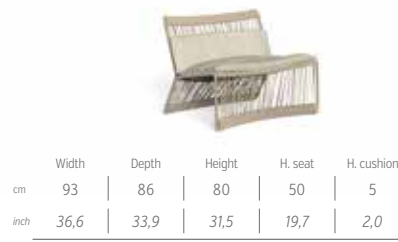

LOUNGE ARMCHAIR BACKREST ROPE / CODE: CLIPLON-C