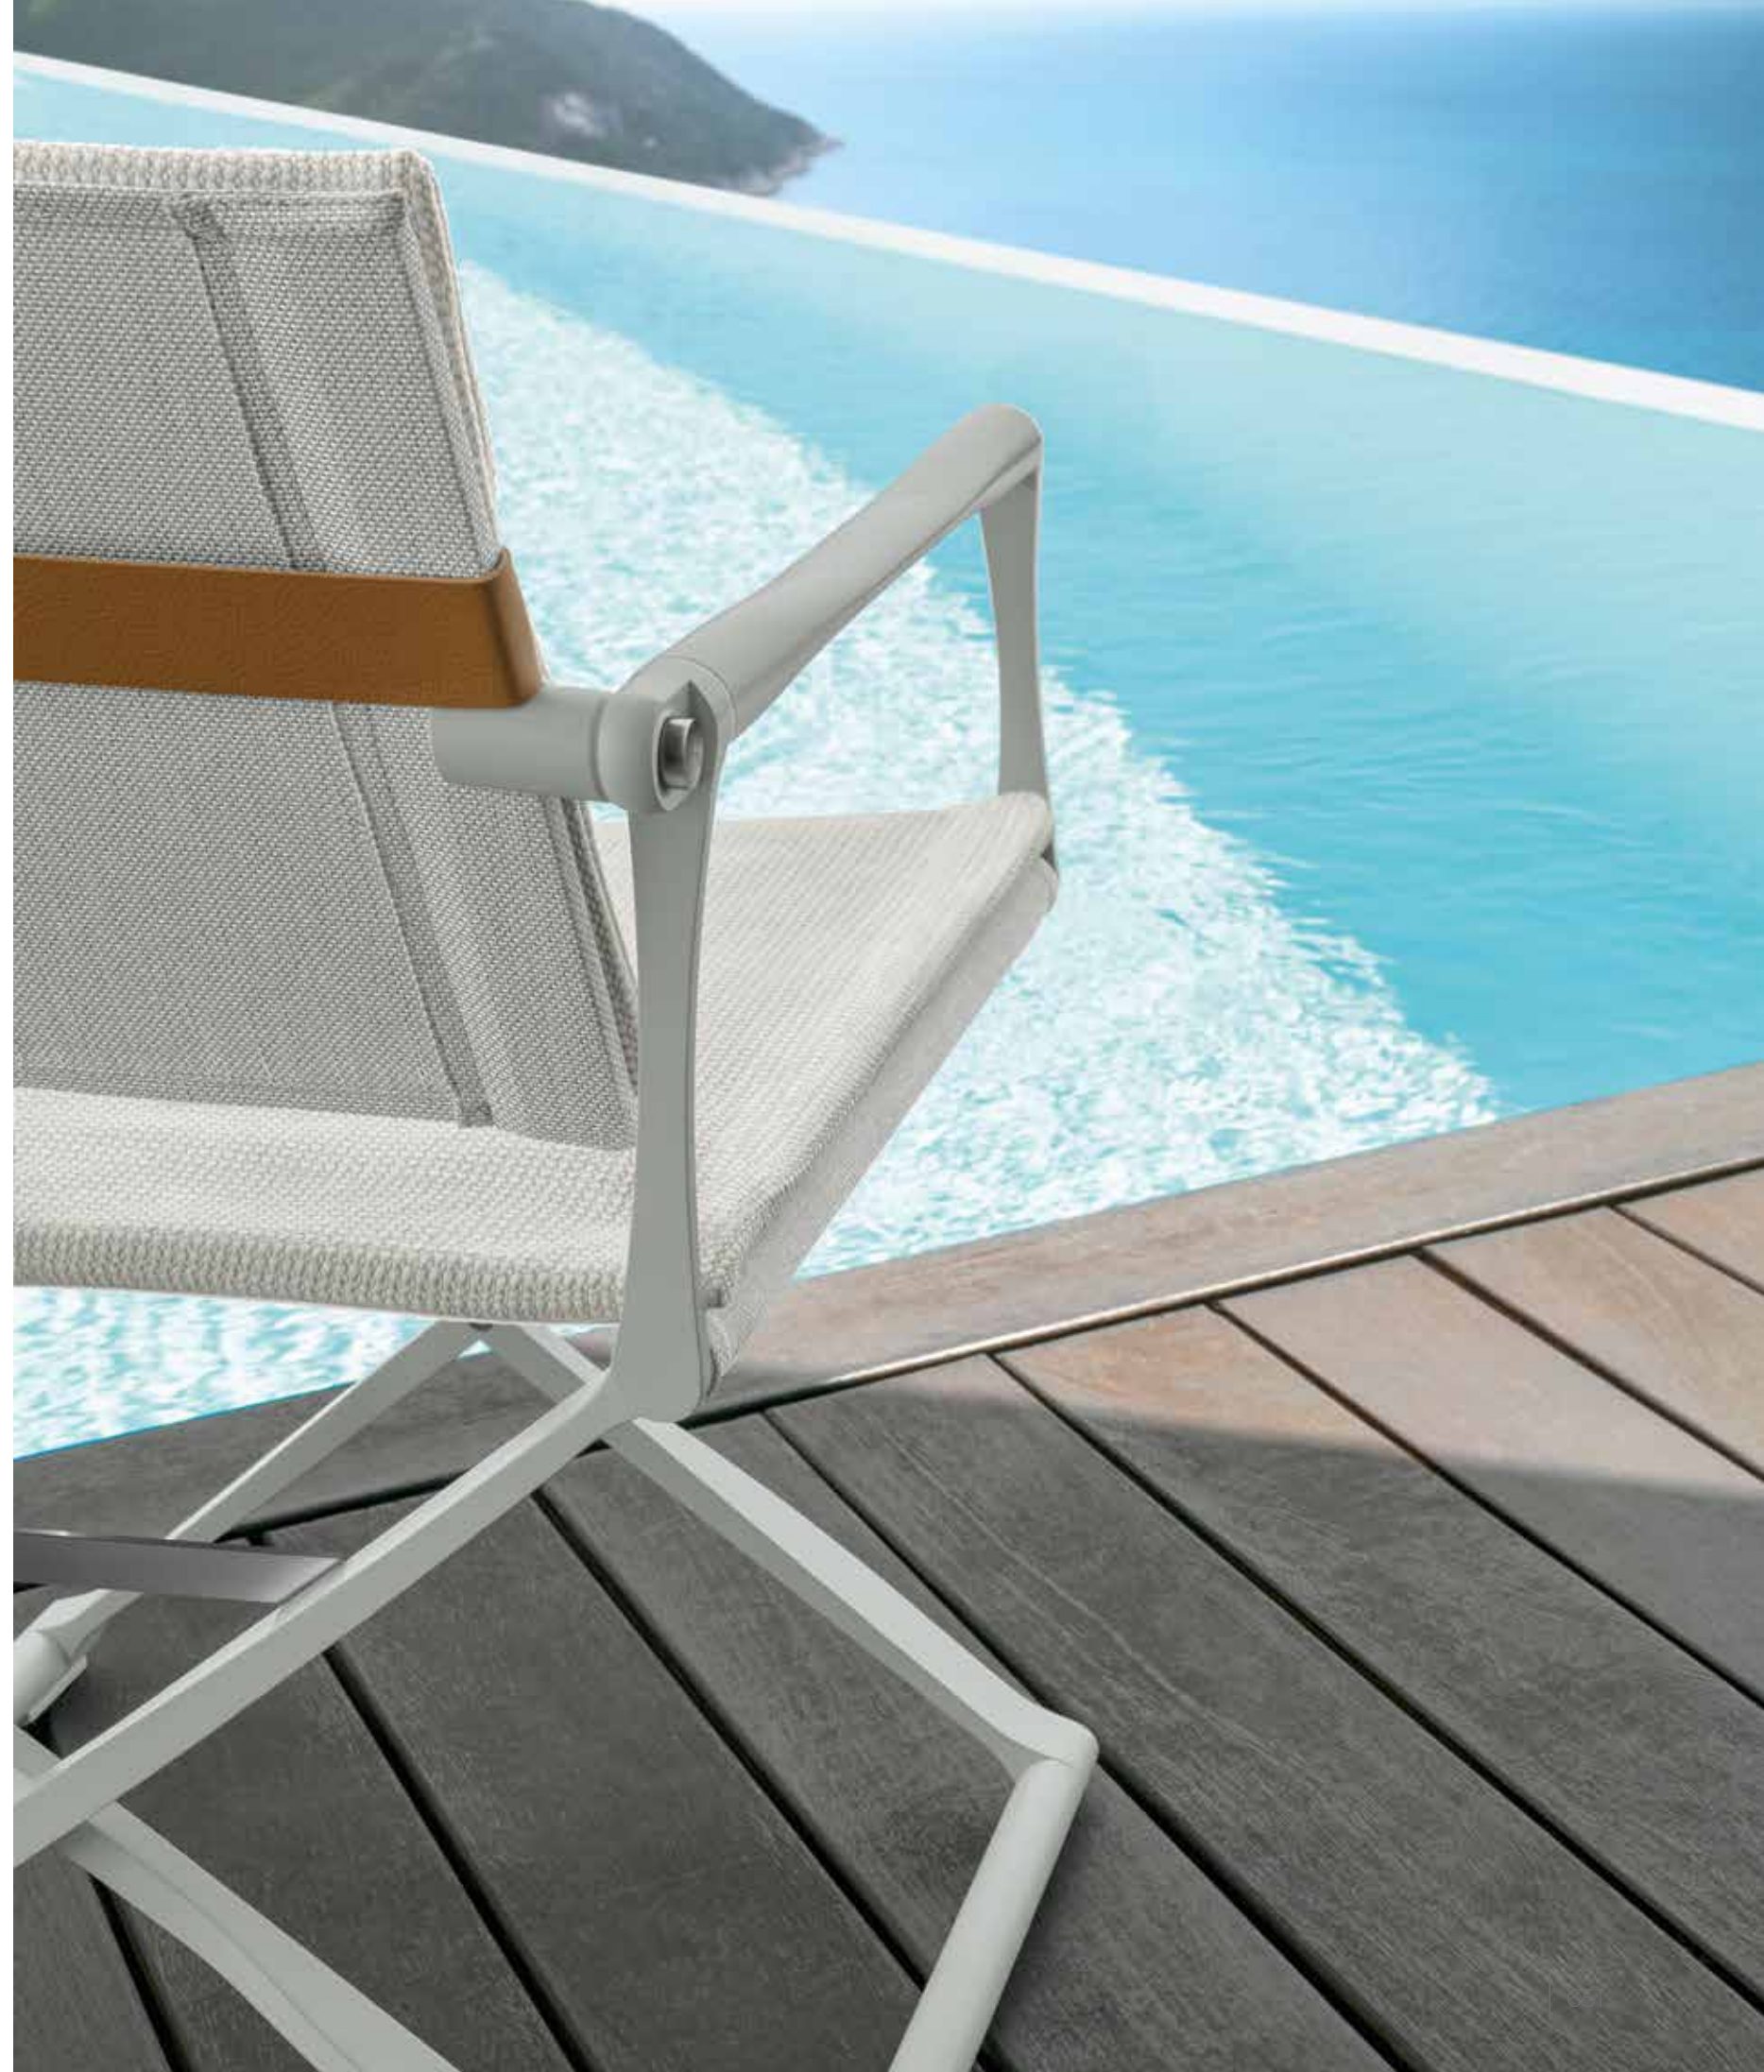

Rivieracollection

director chair
white frame
cushions & textilene in silver colour