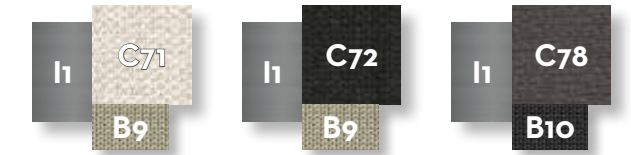

Georgecollection

Design Ludovica + Roberto Palomba

Finishing

Stainless steel frame

inox

Syntetic rope

dark grey

dove

Syntetic padded belt

dove

dark grey

Seat / back / armrest fabric cushions

natural ivory

dark green

plain mud

Pillows fabric 60x40 45x25 (optional)

natural ivory

dark green

natural taupe

plain mud

white-mud

natural white-taupe

plain white

Accoya table top

natural teak colour

Lava stone table top

beige

dark green

dark grey

	Width	Depth	Height	H. seat	H. cushion
cm	177	91	65	37	30
inch	69.7	35.8	25.6	14.6	11.8

	Width	Depth	Height	H. seat	H. cushion
cm	173	91	65	37	30
inch	68.1	35.8	25.6	14.6	11.8

	Width	Depth	Height	H. seat	H. cushion
cm	173	91	65	37	30
inch	68.1	35.8	25.6	14.6	11.8

	Width	Depth	Height	H. seat	H. cushion
cm	170	91	65	37	30
inch	66.9	35.8	25.6	14.6	11.8

	Width	Depth	Height	H. seat	H. cushion
cm	91	91	65	37	30
inch	35.8	35.8	25.6	14.6	11.8

POUF / CODE: GEOPUF

	Width	Depth	Height	H. cushion
cm	88	88	37	30
inch	34.6	34.6	14.6	11.8