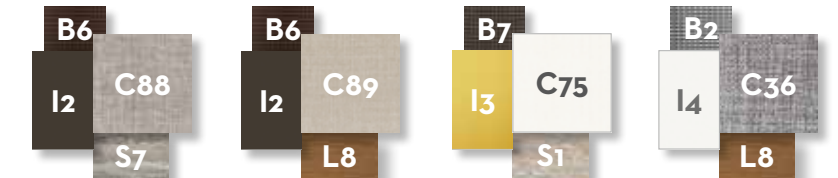

	Width	Depth	Height
cm	260	100	76
inch	102.4	39.4	29.9

SUNBED / CODE: CASILET

	Width	Depth	Height	H. cushion
cm	78	202	34	7
inch	30.7	79.5	13.4	2.8

DINING CHAIR / CODE: CASISP

	Width	Depth	Height	H. seat	H. cushion
cm	53	55	79	46	3
inch	20.9	21.7	31.1	18.1	1.2

DAYBED / CODE: CASIBED

	Width	Depth	Height	H. armrest	H. seat	H. cushion	Shelf
cm	200	200	200	57	53	30	63x19
inch	78.7	78.7	78.7	22.4	20.9	11.8	24.8x7.5

DINING ARMCHAIR / CODE: CASIPP

	Width	Depth	Height	H. armrest	H. seat	H. cushion
cm	65	55	79	64	46	3
inch	25.6	21.7	31.1	25.2	18.1	1.2