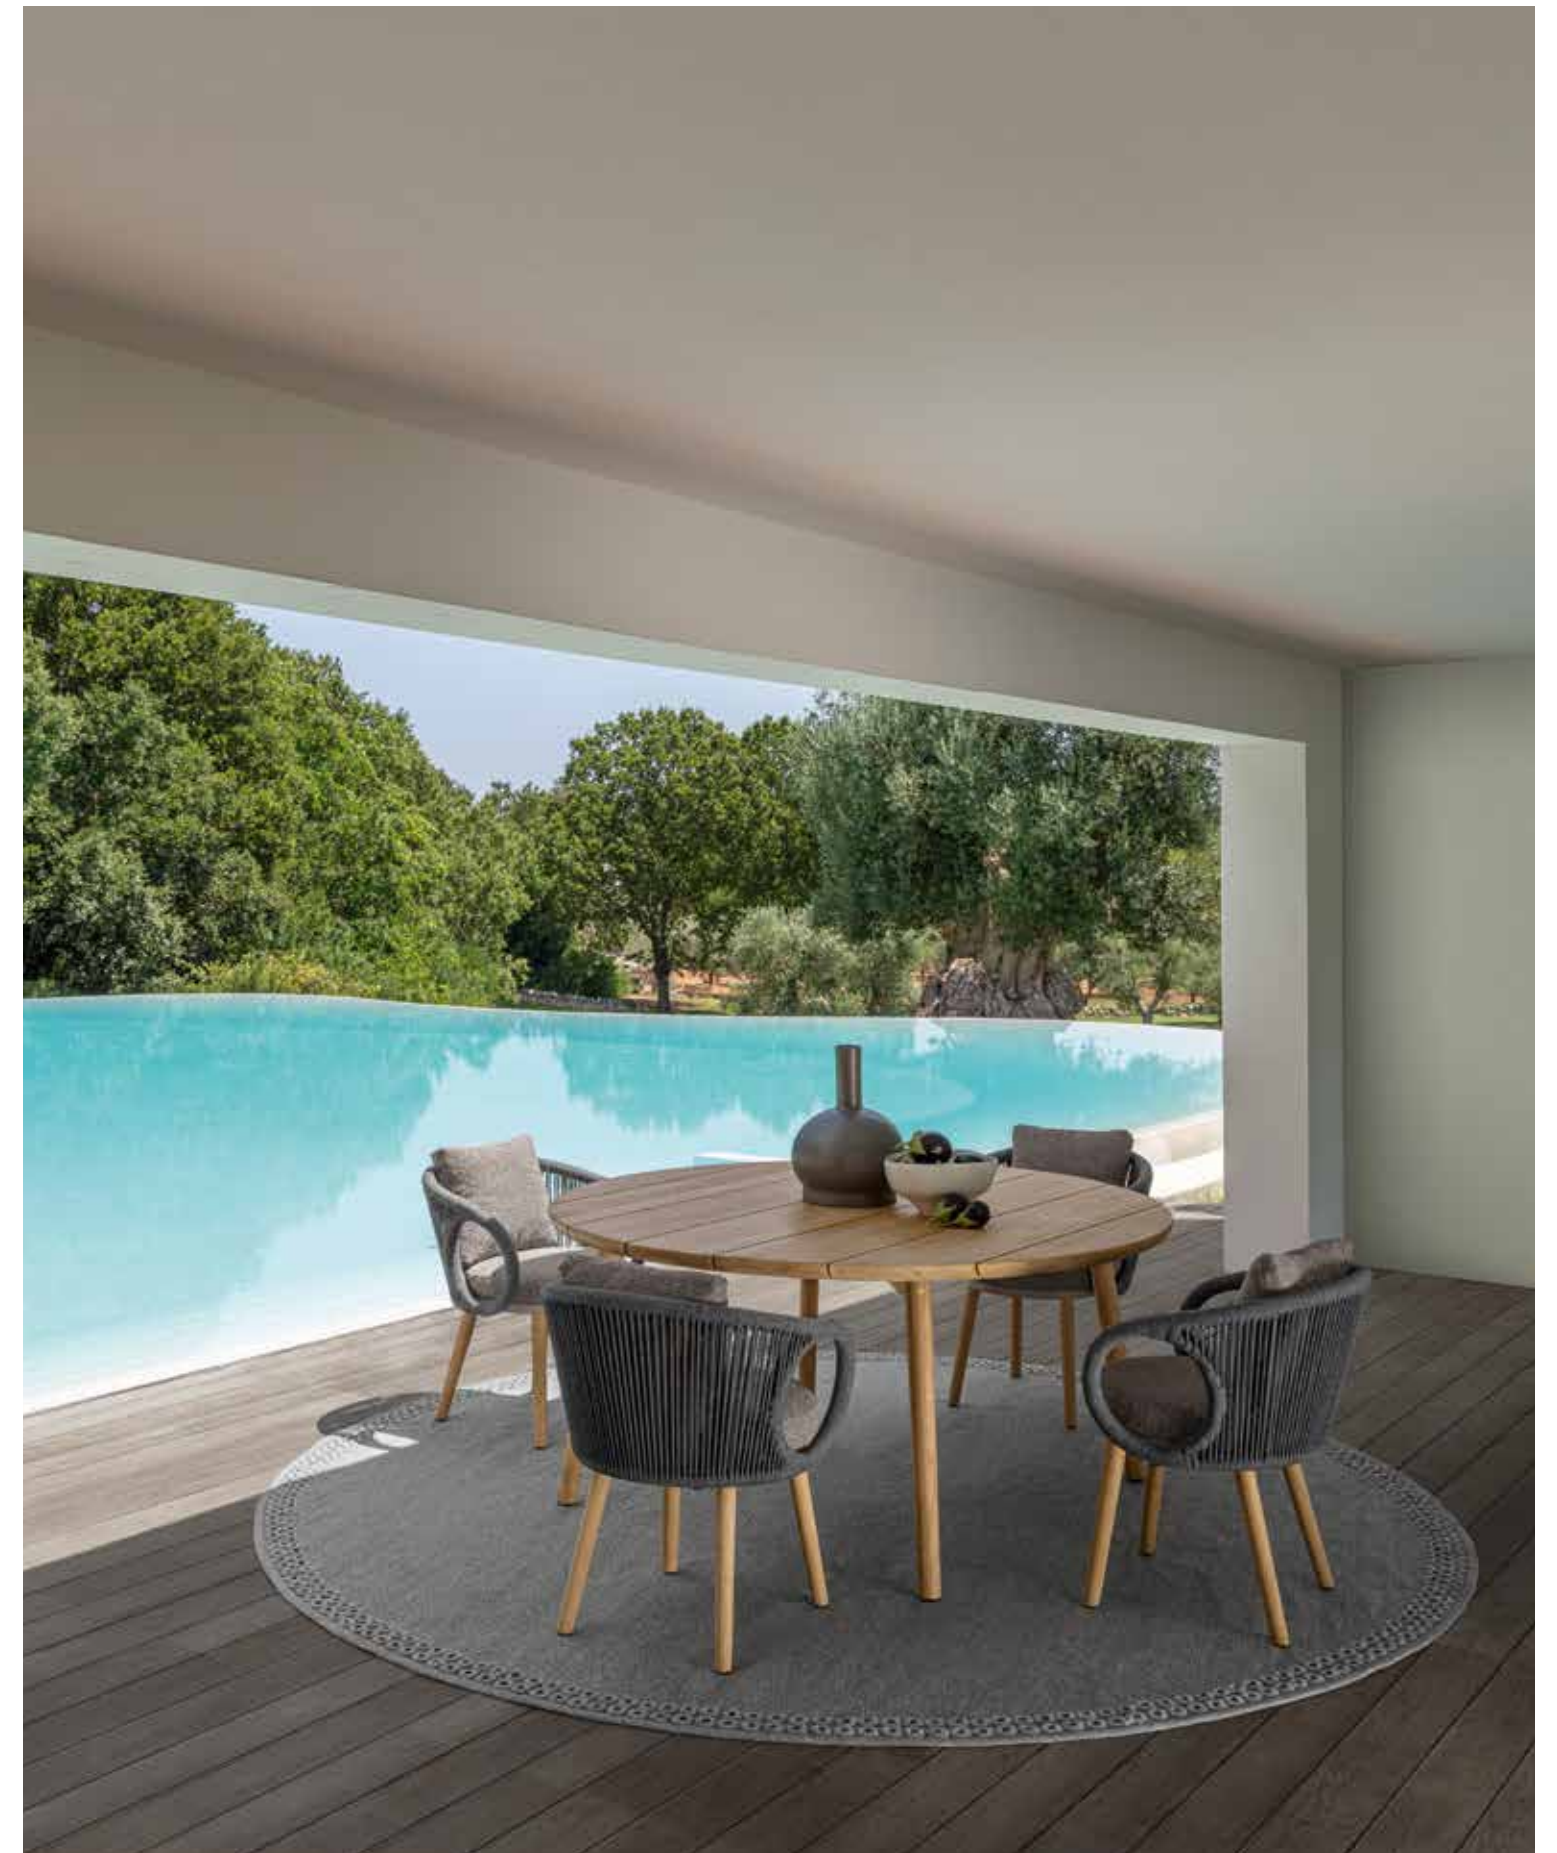

Karencollection

sunbed
natural teak wood frame
cushions in taupe colour
rope in snowy colour

Karencollection

armchair & dining table
natural teak wood frame
cushions in green pine colour
rope in green colour