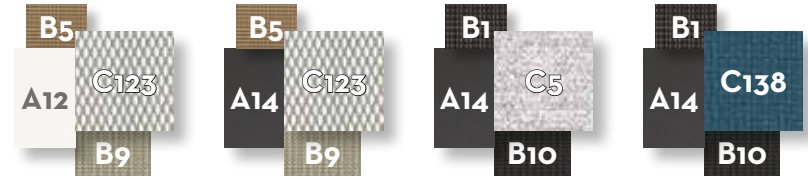

SOFA CORNER SX + POUF / CODE: SALANGSXPUF

	Width	Depth	Height	H. seat	H. cushion
cm	231	105	85	38	20
inch	90.9	41.3	33.5	15.0	7.9

SOFA CORNER DX / CODE: SALDXANG

	Width	Depth	Height	H. seat	H. cushion
cm	231	105	85	38	20
inch	90.9	41.3	33.5	15.0	7.9