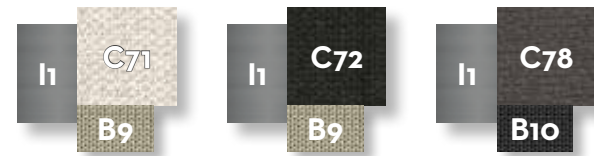

SOFA LOUNGE DX / CODE: GEOLONDX

SOFA LOUNGE SX / CODE: GEOLON SX