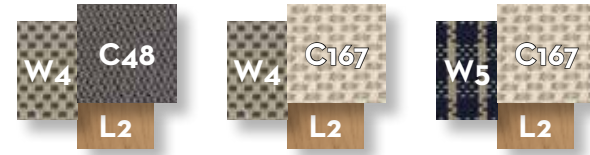

SOFA 3 SEATER CX + TABLE DX / CODE: VENCX3TCDX