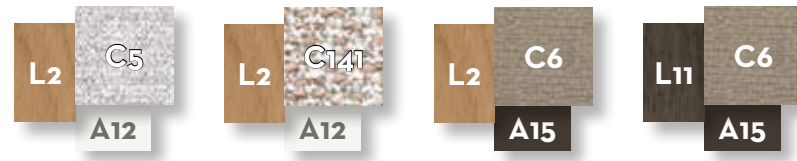

SOFA CX 3 SEATER + DX SHELF / CODE: ALLCX3P-01

	Width	Depth	Height	H. seat	H. cushion
cm	280	95	70	40	20
inch	110.2	37.4	27.6	15.7	7.9

SOFA SX 3 SEATER WOOD ARM / CODE: ALLSX3P-02

	Width	Depth	Height	H. armrest	H. seat	H. cushion
cm	285	95	70	49	40	20
inch	112.2	37.4	27.6	19.3	15.7	7.9