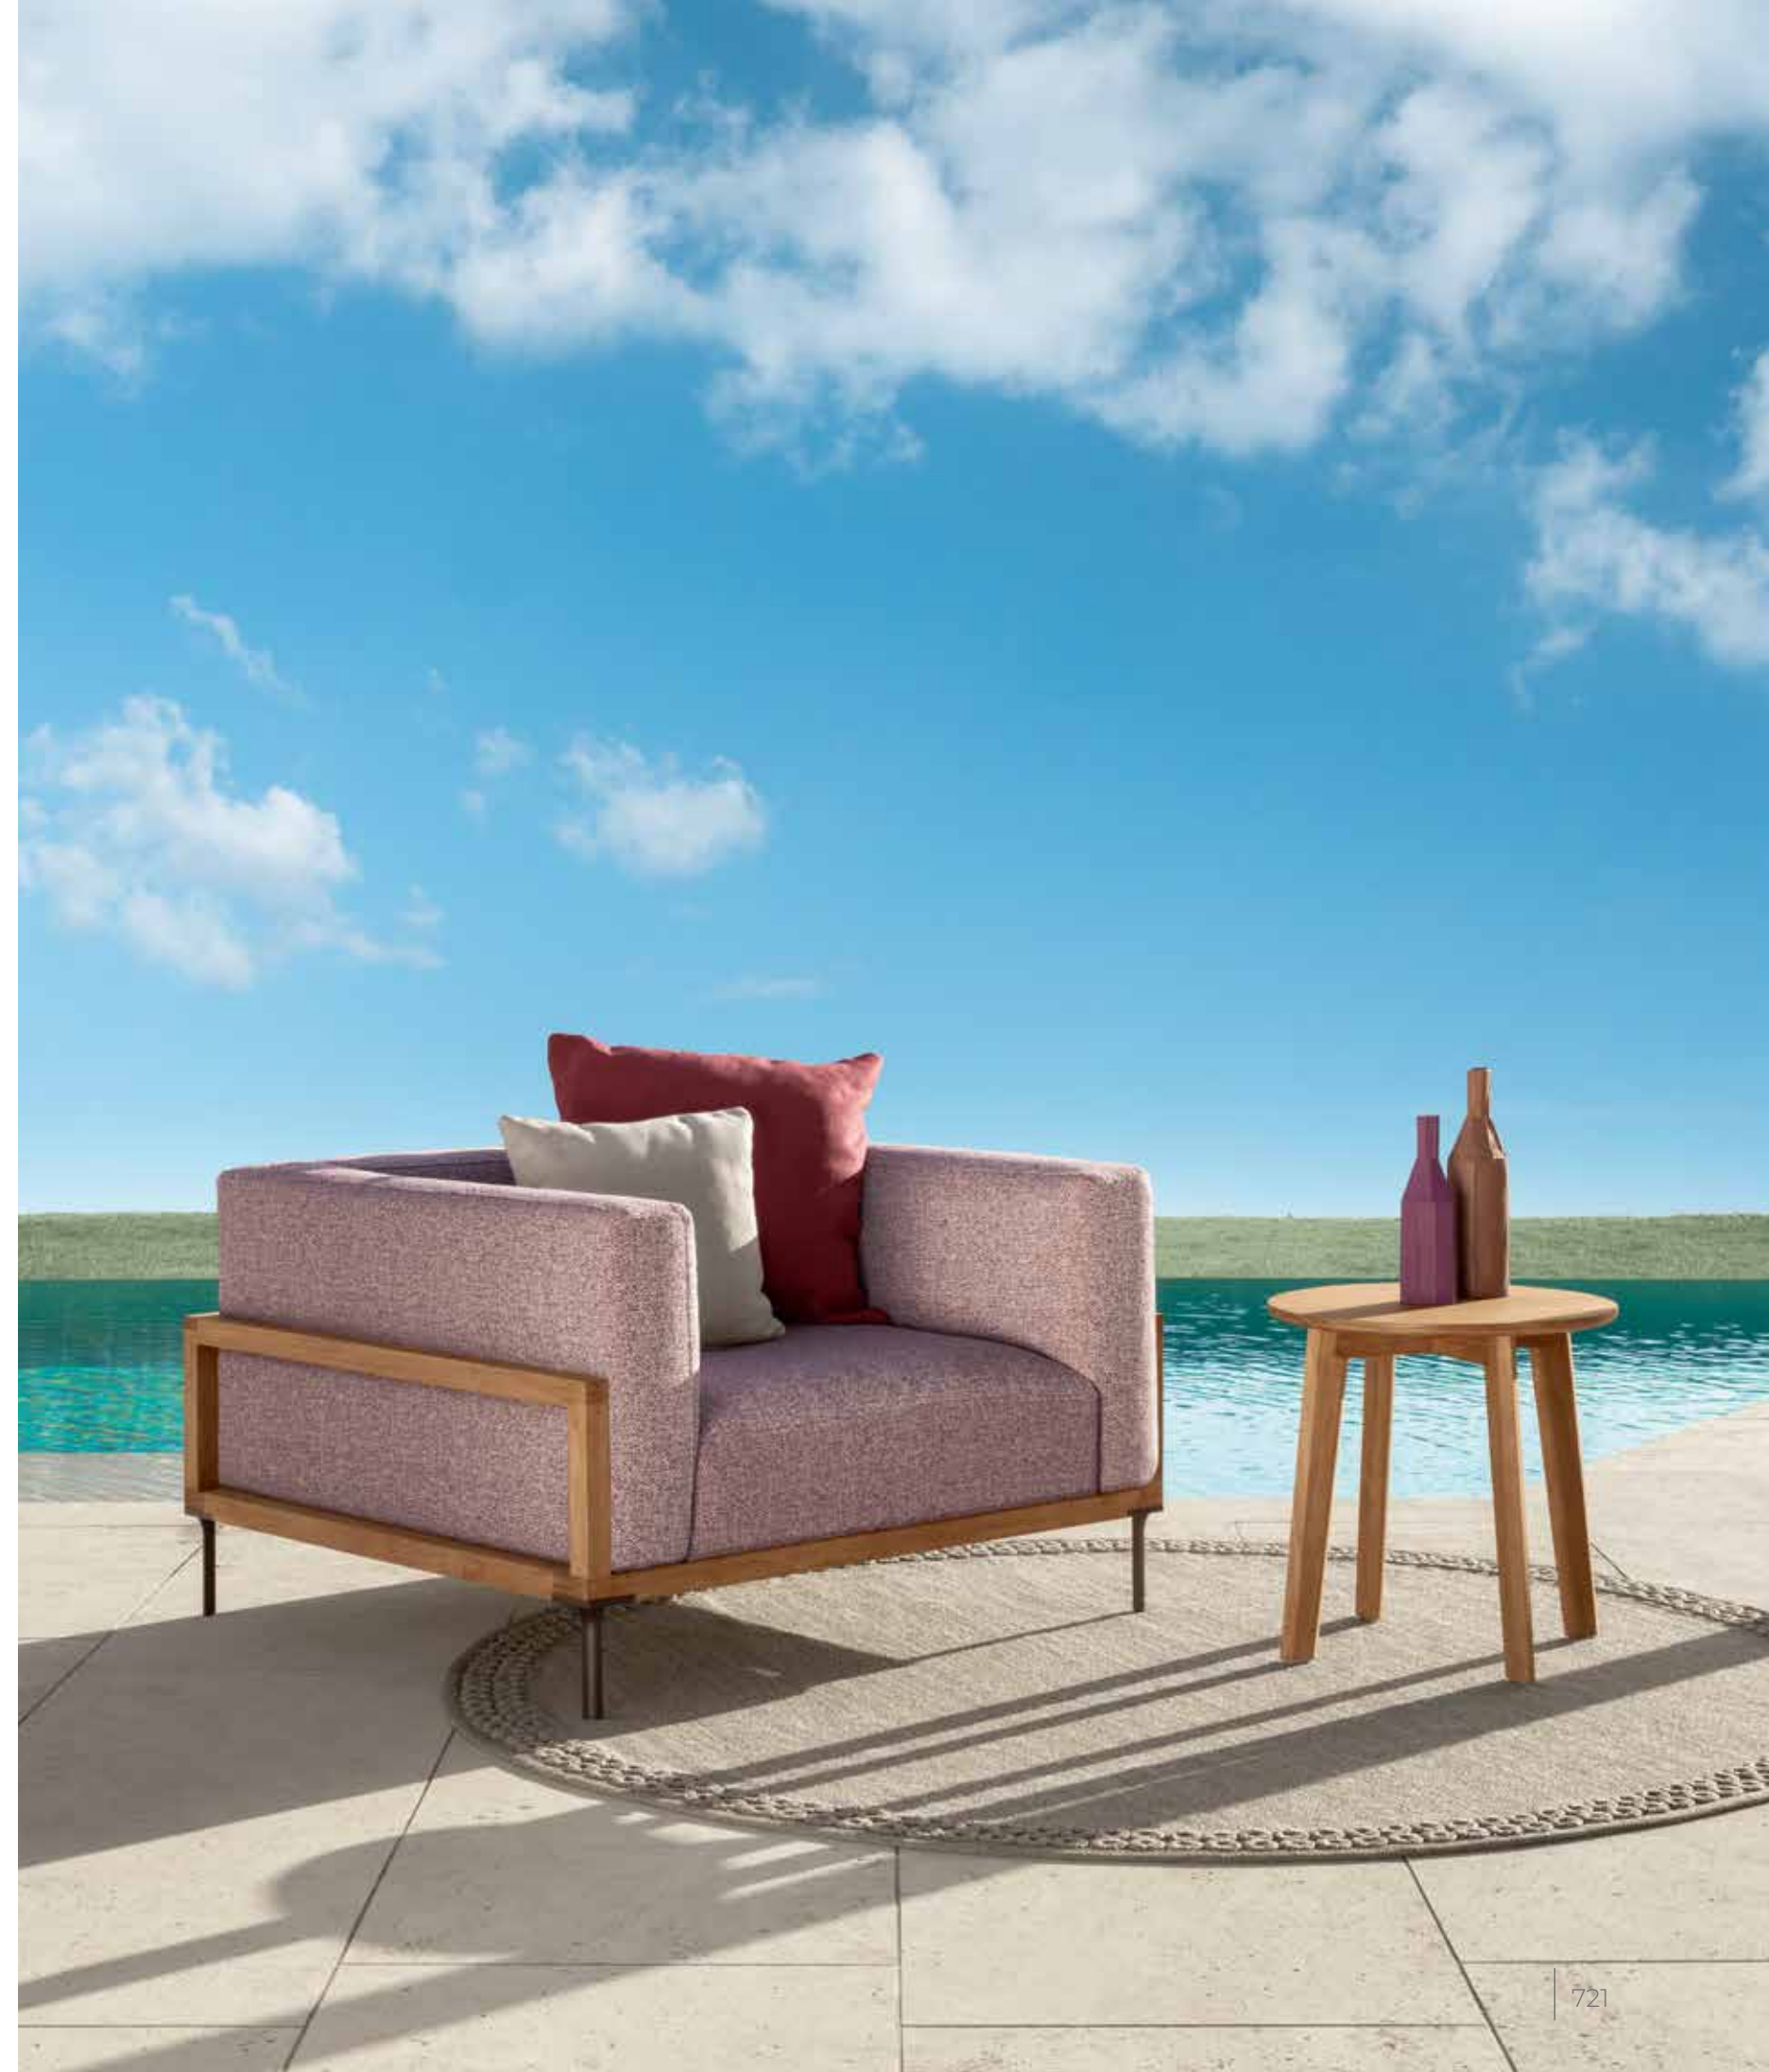

Cleocollection

// Wood

living armchair & coffee table d 50
accoya in natural teak colour frame
cushions in mambo red colour
deco in bordeaux & mélange snowy colour
quadro carpet ø 200 canvas