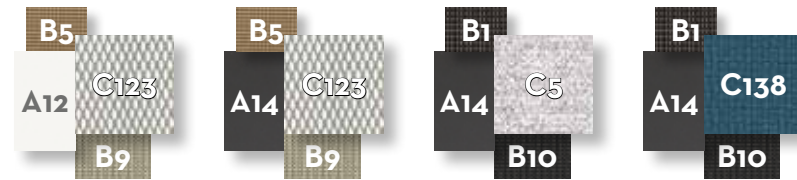

LIVING ARMCHAIR CODE: SALPL

	Width	Depth	Height	H. armrest	H. seat	H. cushion
cm	112	108	85	52	38	20
inch	44.1	42.5	33.5	20.5	15.0	7.9