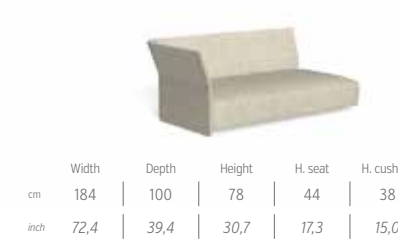

SOFA DX BACKREST FABRIC / CODE: CLIDIVDX-T

SOFA SX BACKREST FABRIC / CODE: CLIDIVSX-T