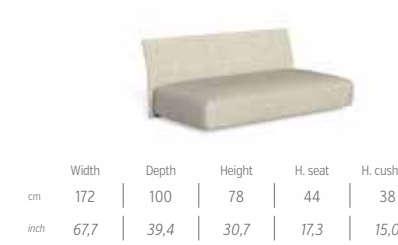

SOFA CORNER BACKREST FABRIC / CODE: CLIANG-T