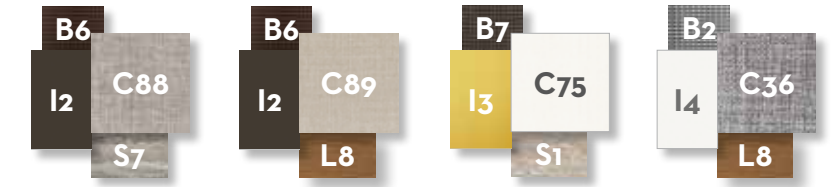

Casildacollection

Design Ramón Esteve

	Width	Depth	Height	H. armrest	H. seat	H. cushion
cm	100	100	64	60	46	37
inch	39.4	39.4	25.2	23.6	18.1	14.6