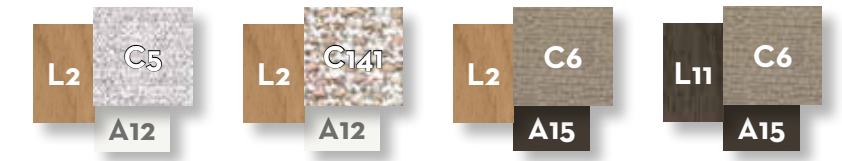

Width	Depth	Height	H. seat	H. cushion
cm	210	95	70	40	20
inch	82.7	37.4	27.6	15.7	7.9