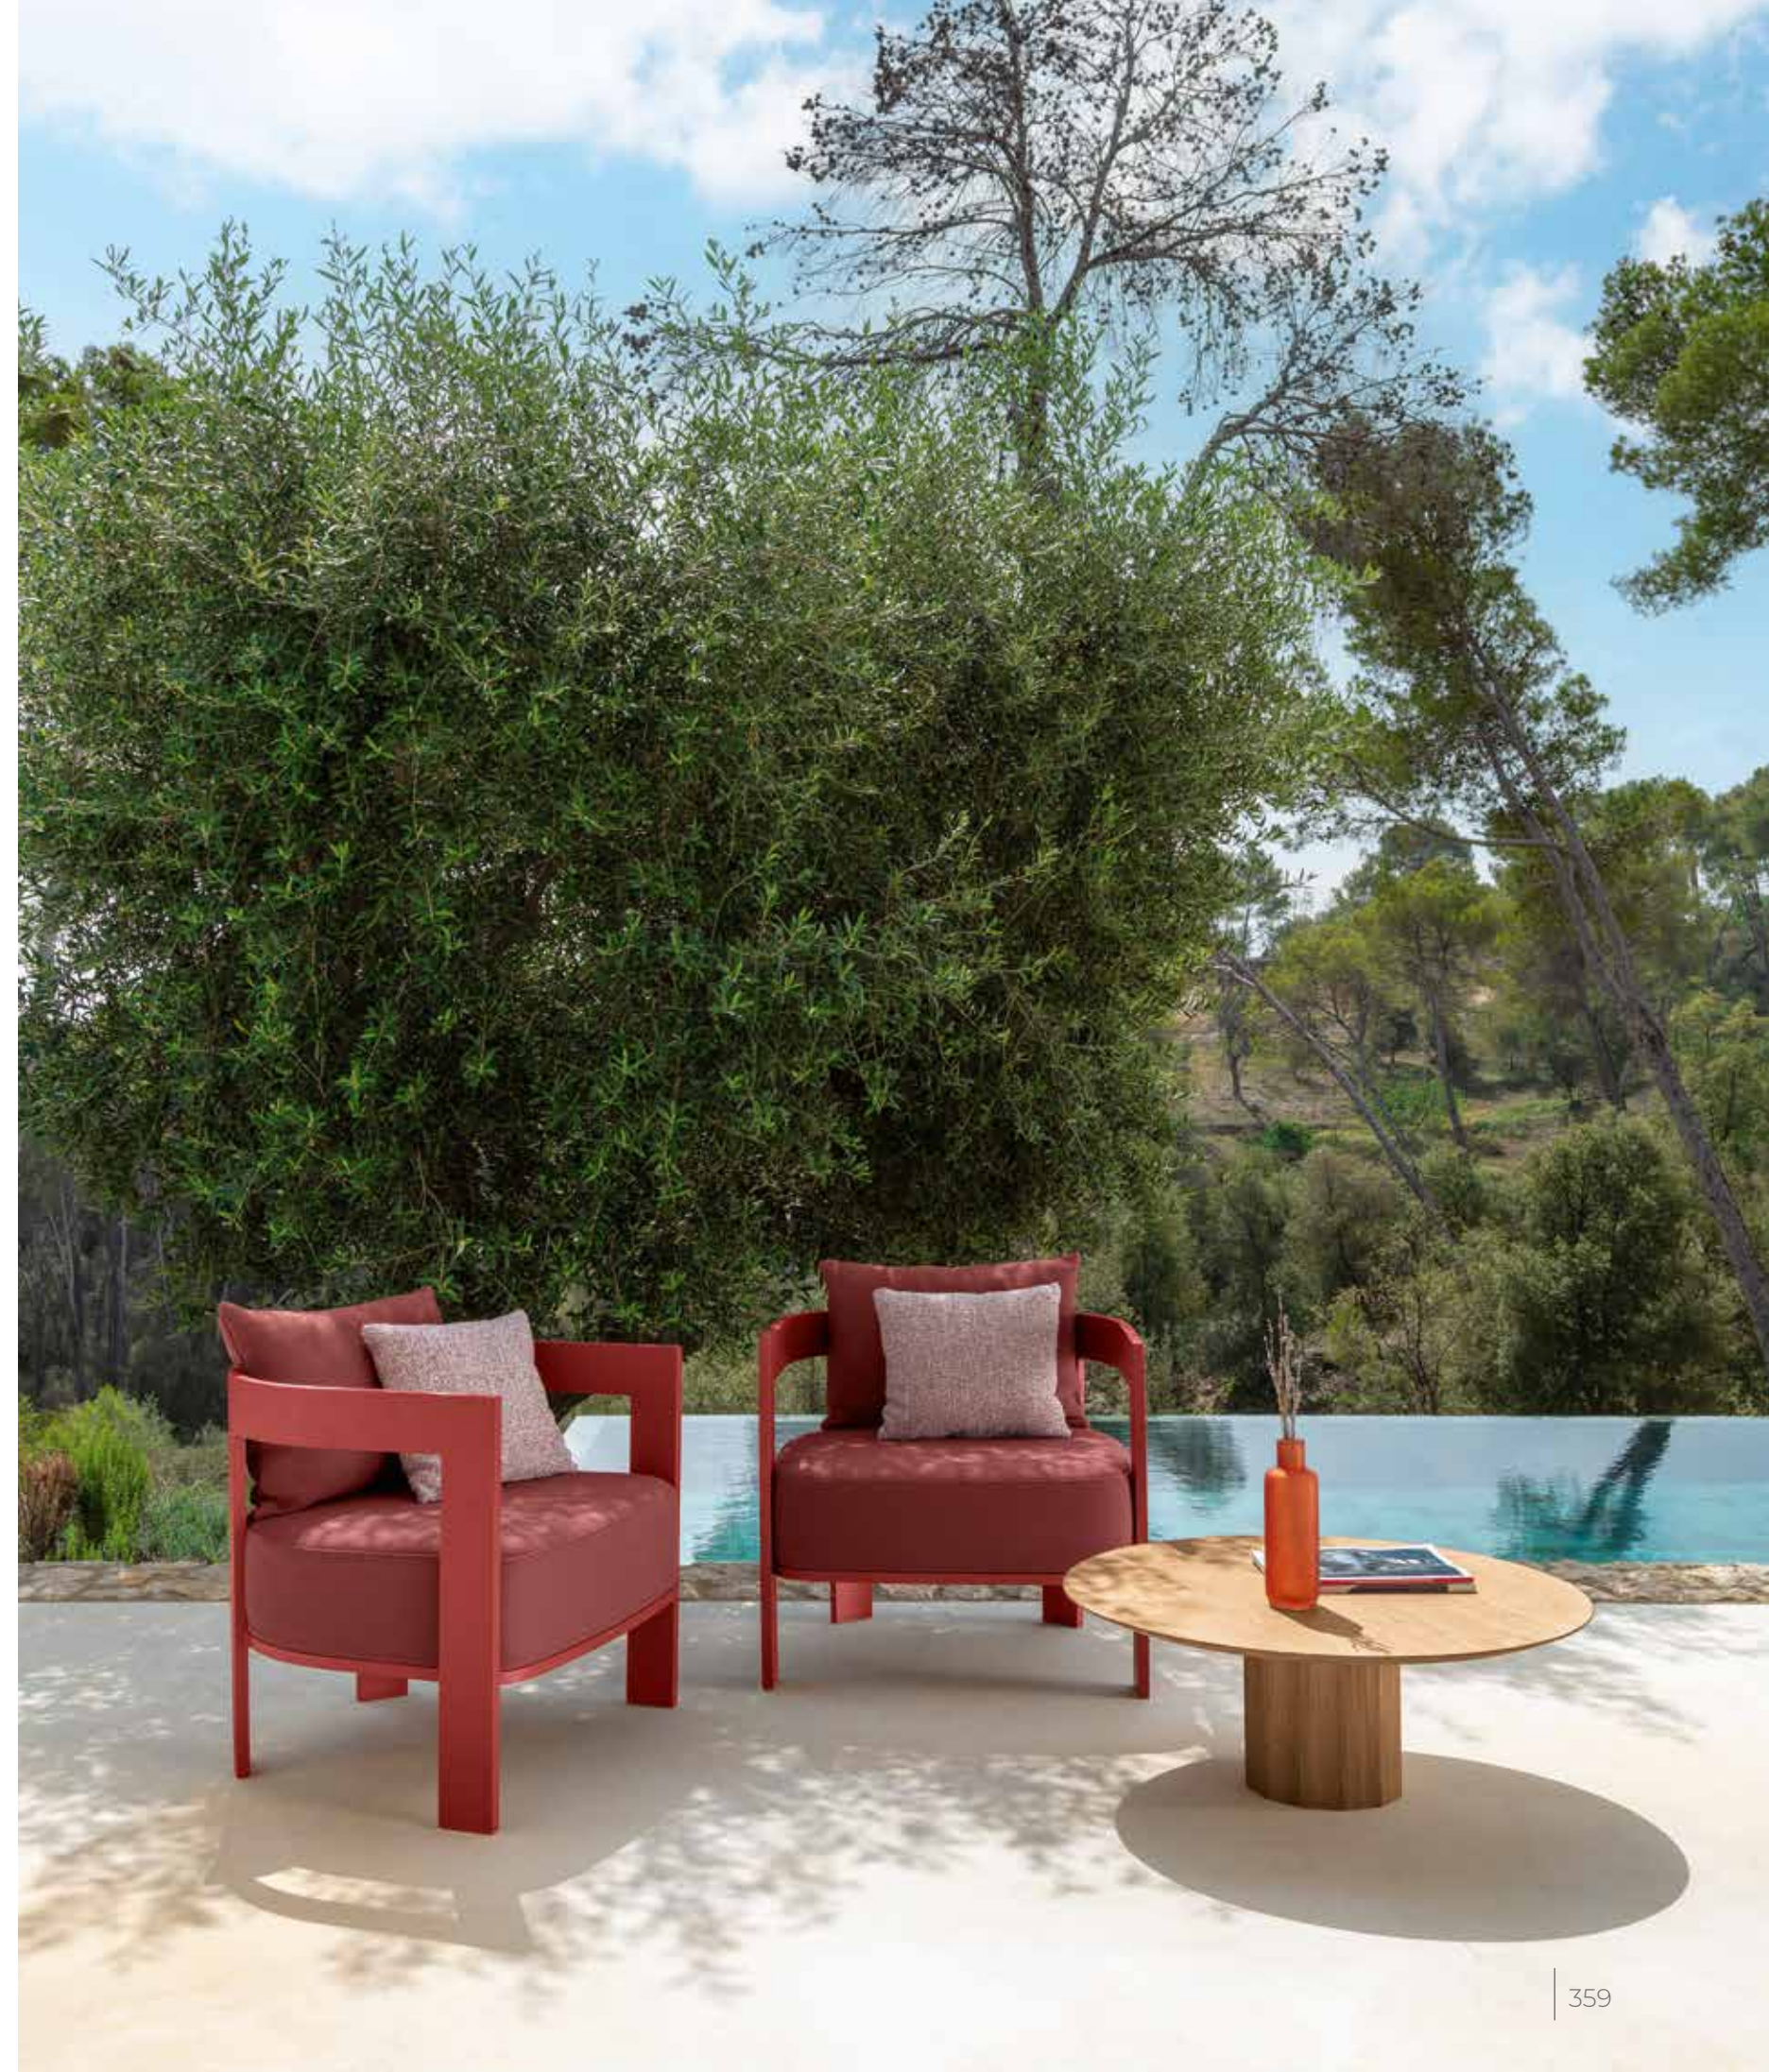

lounge armchair
graphite frame
cushions in plain mud colour
leaf coffee table d 60 in vitter dark grey

Argocollection

// Alu

lounge armchair

ruby red frame

cushions in bordeaux colour

deco in bordeaux & mambo red colour