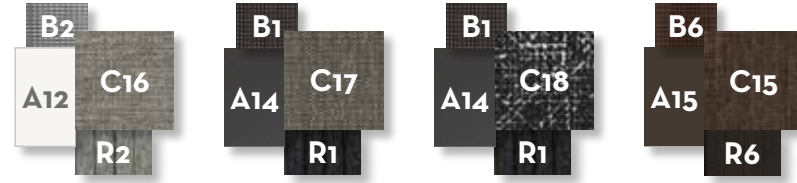

SUNBED / CODE: COTLET

	Width	Depth	Height	H. cushion
cm	78	198	39	7
inch	30.7	78.0	15.4	2.8

POUF / CODE: COTPUF

	Width	Depth	Height	H. cushion
cm	76	76	46	7
inch	29.9	29.9	18.1	2.8

Materials

Alluminio / Aluminium