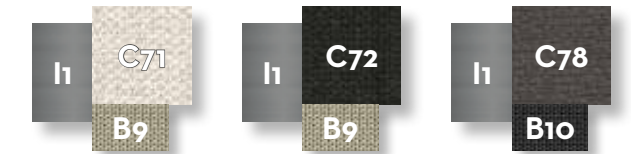

Georgecollection

Design Ludovica + Roberto Palomba

Finishing

Stainless steel frame

inox

Syntetic rope

dark grey

dove

Syntetic padded belt

dove

dark grey

Seat / back / armrest fabric cushions

natural ivory

dark green

plain mud

Pillows fabric 60x40 45x25 (optional)

natural ivory

dark green

natural taupe

plain mud

white-mud

natural white-taupe

plain white

Accoya table top

natural teak colour

Lava stone table top

beige

dark green

dark grey

	Width	Depth	Height	H. seat	H. cushion
cm	177	91	65	37	30
inch	69.7	35.8	25.6	14.6	11.8

	Width	Depth	Height	H. seat	H. cushion
cm	173	91	65	37	30
inch	68.1	35.8	25.6	14.6	11.8

	Width	Depth	Height	H. seat	H. cushion
cm	173	91	65	37	30
inch	68.1	35.8	25.6	14.6	11.8

	Width	Depth	Height	H. seat	H. cushion
cm	170	91	65	37	30
inch	66.9	35.8	25.6	14.6	11.8

	Width	Depth	Height	H. seat	H. cushion
cm	91	91	65	37	30
inch	35.8	35.8	25.6	14.6	11.8

POUF / CODE: GEOPUF

	Width	Depth	Height	H. cushion
cm	88	88	37	30
inch	34.6	34.6	14.6	11.8