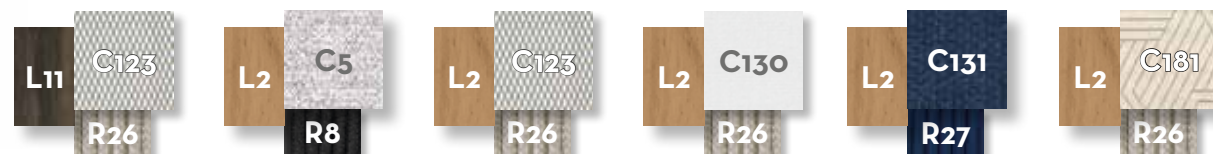

COFFEE TABLE 180x94 / CODE: AGOTC180

KG 51,0 unit 1 0.78 mc

	Width	Depth	Height
cm	180	94	33
inch	70.9	37.0	13

COFFEE TABLE 107x107 / CODE: AGOTC107

KG 37,0 unit 1 0.55 mc

	Width	Depth	Height
cm	107	107	33
inch	42.1	42.1	13