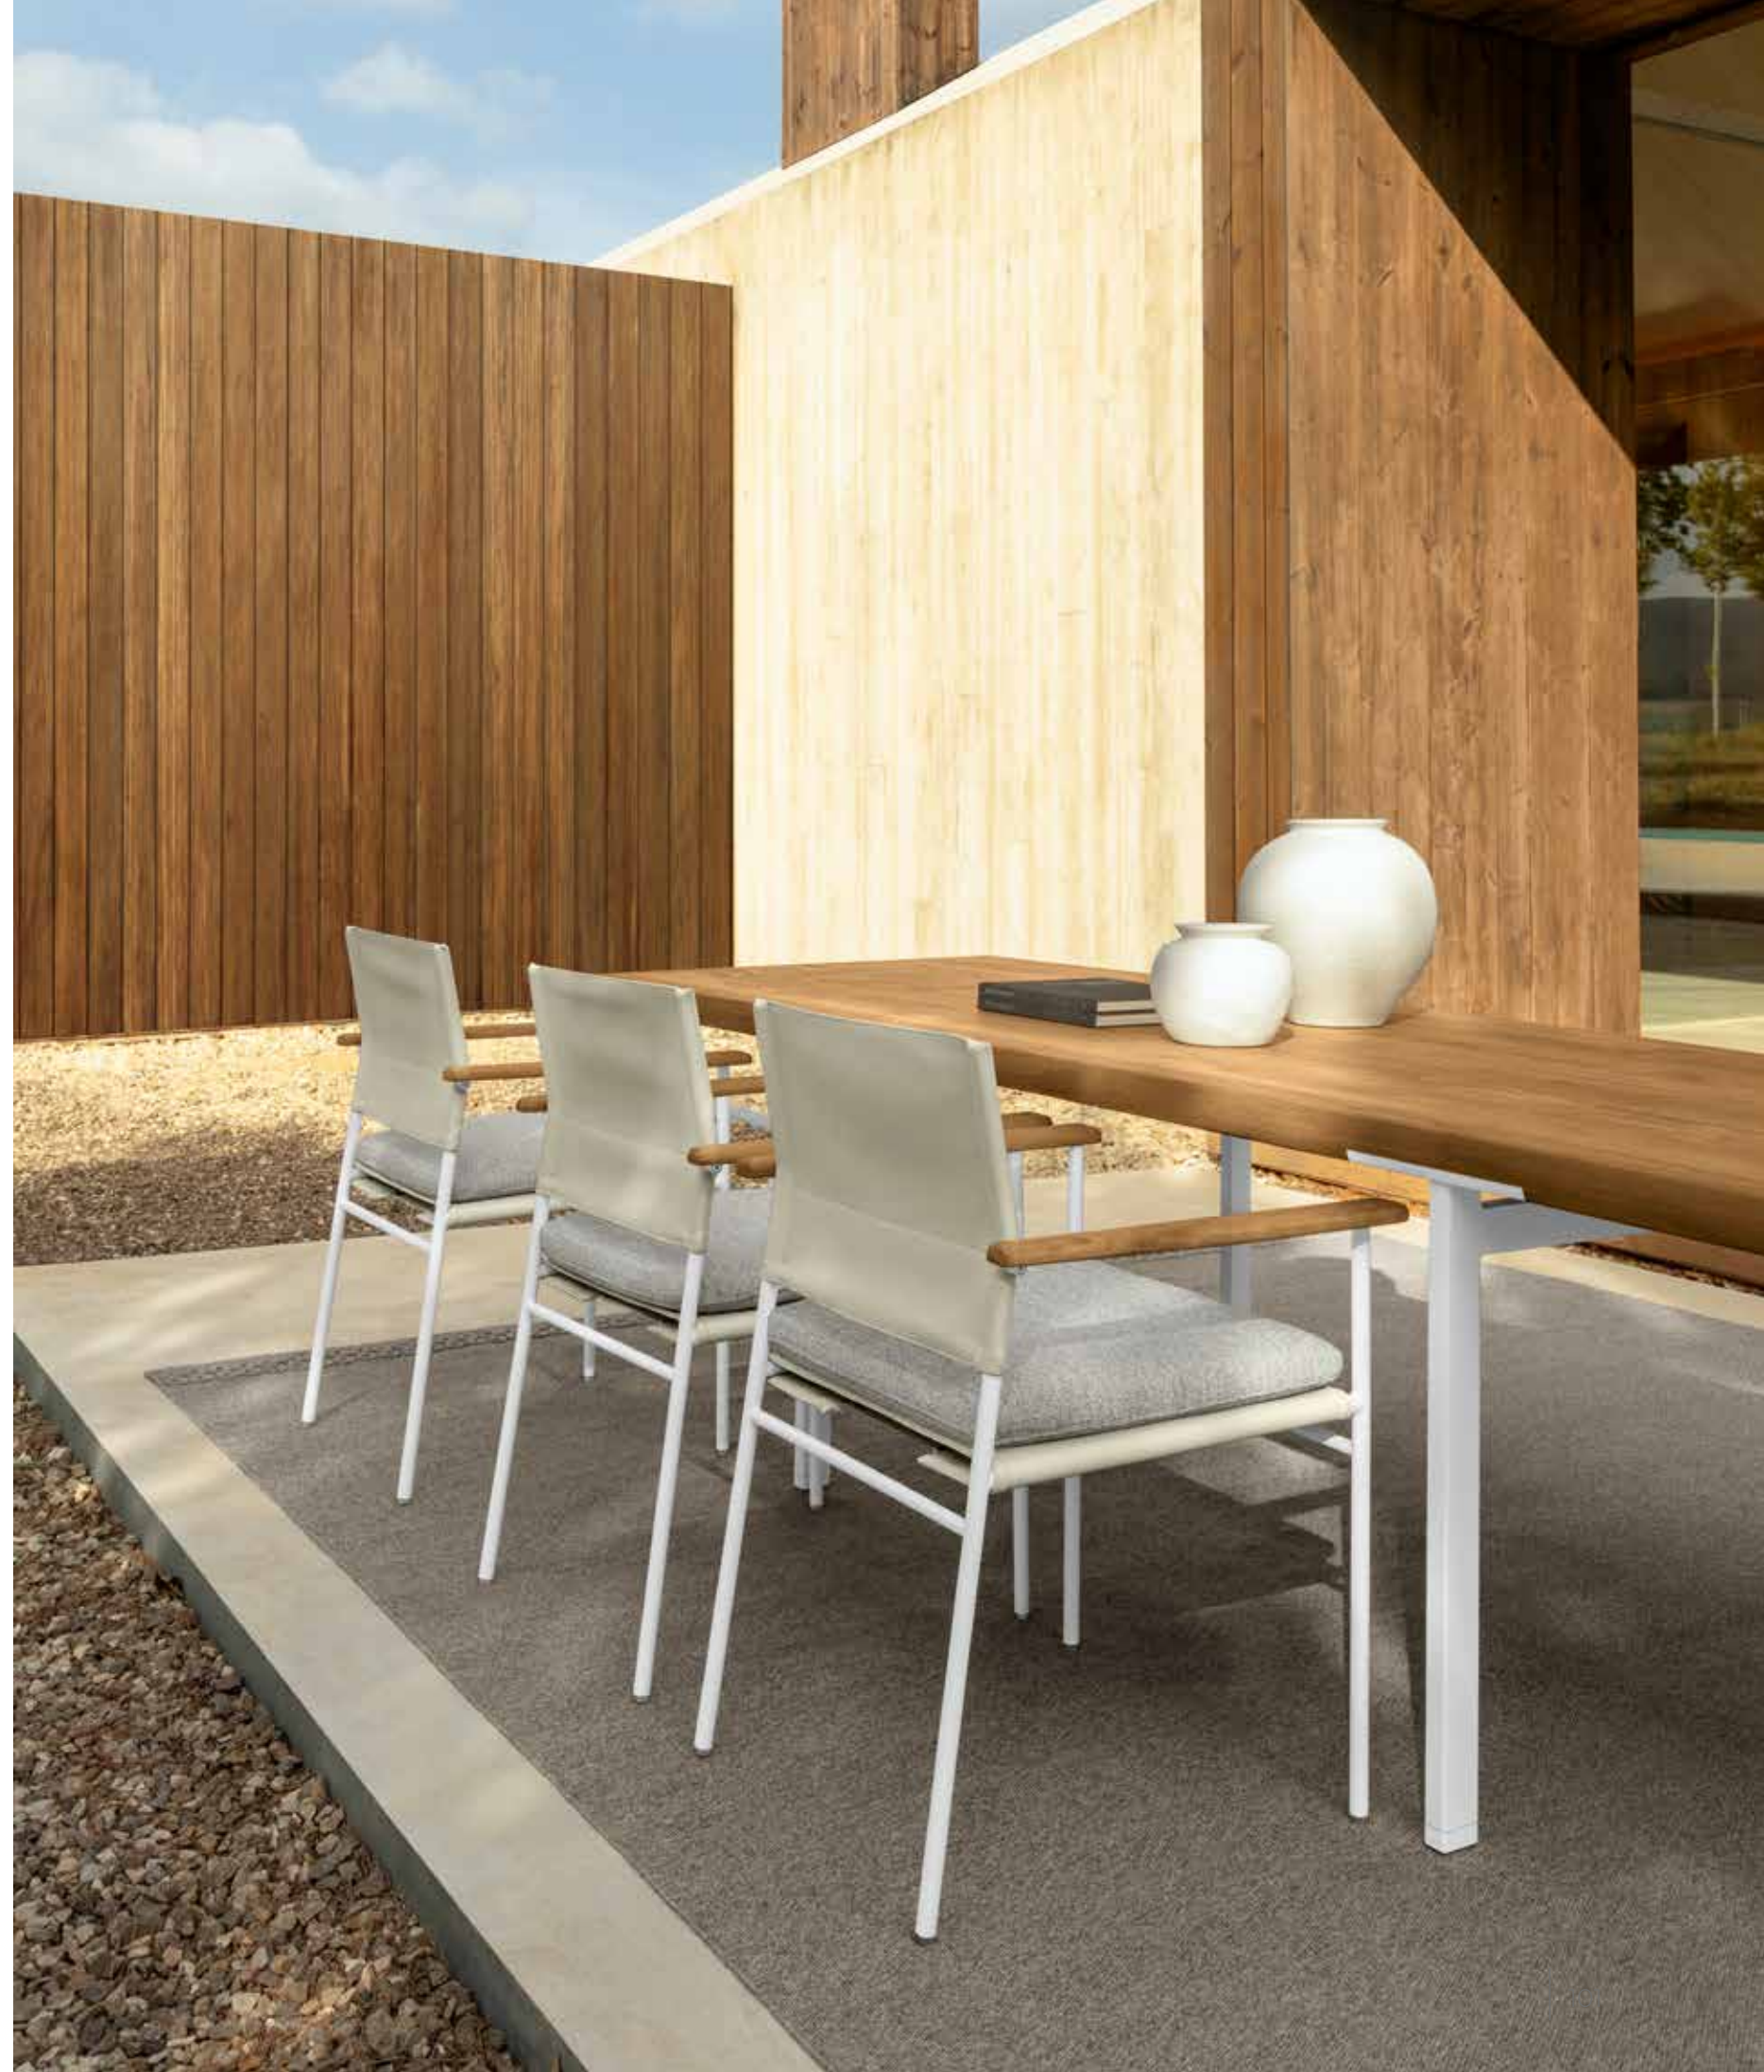

Allurecollection

lounge armchair high backrest
frame in white colour
cushions in mambo pearl colour
leather in silver colour

Allurecollection

armchair & table dining 300x95
frame in white colour
cushions in mambo pearl colour
leather in silver colour