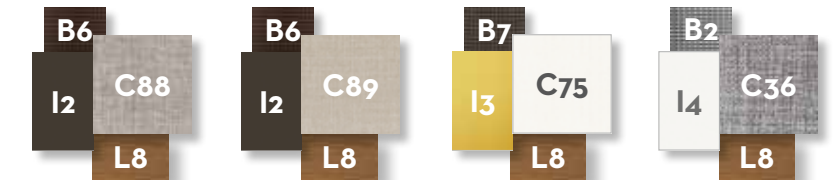

Width	Depth	Height
cm	200	100	76
inch	78.7	39.4	29.9

	Width	Depth	Height	H. seat	H. cushion
cm	53	50	98	77	3
inch	20.9	19.7	38.6	30.3	1.2

	Width	Depth	Height
cm	260	100	76
inch	102.4	39.4	29.9

	Width	Depth	Height	H. cushion
cm	78	202	34	7
inch	30.7	79.5	13.4	2.8

	Width	Depth	Height	H. seat	H. cushion
cm	53	55	79	46	3
inch	20.9	21.7	31.1	18.1	1.2

	Width	Depth	Height	H. armrest	H. seat	H. cushion	Shelf
cm	200	200	200	57	53	30	63x19
inch	78.7	78.7	78.7	22.4	20.9	11.8	24.8x7.5

	Width	Depth	Height	H. armrest	H. seat	H. cushion
cm	65	55	79	64	46	3
inch	25.6	21.7	31.1	25.2	18.1	1.2