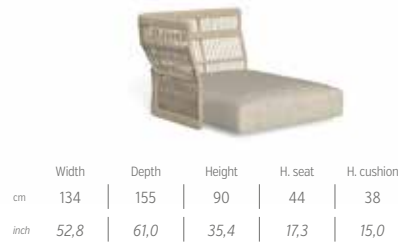

SOFA LOUNGE XL SX BACKREST ROPE / CODE: CLICLXLSX-C