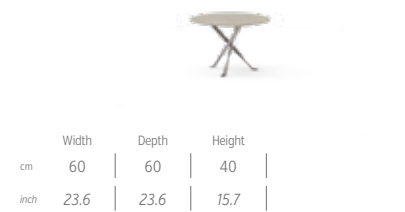

SOFA LOUNGE DX / CODE: GEOLONDX

SOFA LOUNGE SX / CODE: GEOLON SX

SOFA LOUNGE XL DX / CODE: GEOXLDX

SOFA LOUNGE XL SX / CODE: GEOXLSX

DAYBED / CODE: GEOBED

LIVING ARMCHAIR / CODE: GEOPL

LOUNGE FOLDING ARMCHAIR / CODE: GEOPLON

COFFEE TABLE D60 / CODE: GEOTCD60

COFFEE TABLE 60X60 / CODE: GEOTC6060

COFFEE TABLE 80X80 / CODE: GEOTC8080

COFFEE TABLE 110X60 / CODE: GEOTC60110

SIDE TABLE 40X90 / CODE: GEOTL90