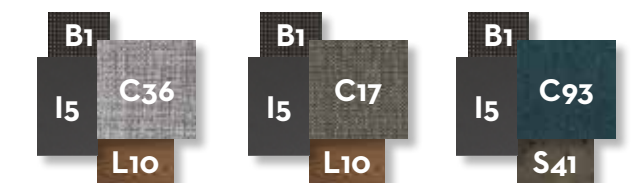

DAYBED / CODE: CASIBED

	Width	Depth	Height	H. armrest	H. seat	H. cushion	Shelf
cm	200	200	200	57	53	30	63x19
inch	78.7	78.7	78.7	22.4	20.9	11.8	24.8x7.5

DINING ARMCHAIR / CODE: CASIPP

	Width	Depth	Height	H. armrest	H. seat	H. cushion
cm	65	55	79	64	46	3
inch	25.6	21.7	31.1	25.2	18.1	1.2