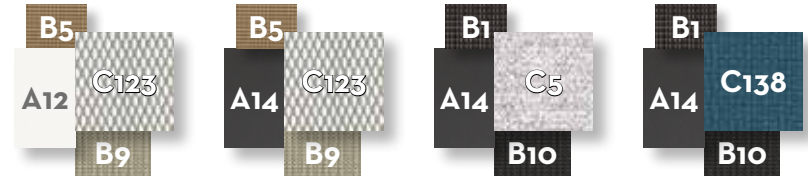

SOFA CORNER SX / CODE: SALSXANG

	Width	Depth	Height	H. seat	H. cushion
cm	231	105	85	38	20
inch	90.9	41.3	33.5	15.0	7.9