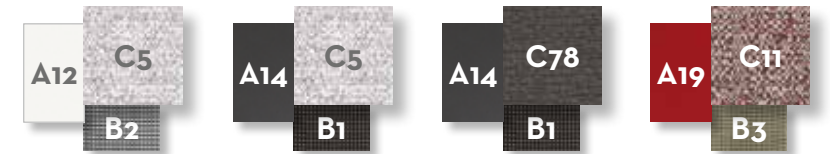

plain bordeaux

plain mud

white-mud

SOFA / CODE: AGOALUDIV

	Width	Depth	Height	H. armrest	H. seat	H. cushion
cm	240	95	65	60	40	25
inch	94.5	37.4	25.6	23.6	15.7	9.8

SOFA DX / CODE: AGOALUDX

	Width	Depth	Height	H. armrest	H. seat	H. cushion
cm	218	95	65	60	40	25
inch	85.8	37.4	25.6	23.6	15.7	9.8