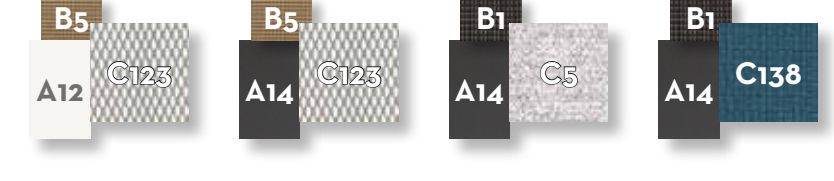

BENCH / CODE: SALBEN

	Width	Depth	Height	H. cushion
cm	185	95	38	20
inch	72.8	37.4	15.0	7.9

ARMREST FOR BENCH / CODE: SALBENARM

	Width	Depth	Height
cm	32	57	31
inch	12.6	22.4	12.2

POUF / CODE: SALPUF

	Width	Depth	Height	H. cushion
cm	94	94	38	20
inch	37.0	37.0	15.0	7.9