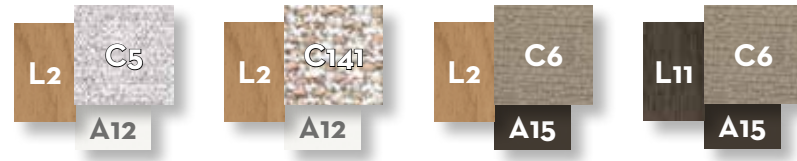

SOFA 2 SEATER WOOD ARM / CODE: ALLDIV2P-04

	Width	Depth	Height	H. armrest	H. seat	H. cushion
cm	220	95	70	49	40	20
inch	86.6	37.4	27.6	19.3	15.7	7.9

SOFA DX 2 SEATER FABRIC ARM / CODE: ALLDX2P-01

	Width	Depth	Height	H. armrest	H. seat	H. cushion
cm	220	95	70	49	40	20
inch	86.6	37.4	27.6	19.3	15.7	7.9