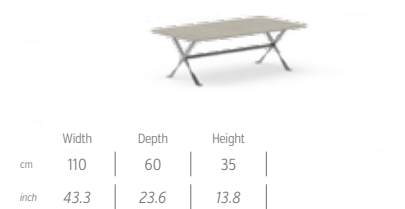

SIDE TABLE 40X90 / CODE: GEOTL90

CONSOLLE 45X160 / CODE: GEOCON160

	Width	Depth	Height
cm	45	160	55
inch	17.7	63.0	21.7

DINING TABLE D 155 / CODE: GEOTPD155

	Width	Depth	Height
cm	155	155	74
inch	61.0	61.0	29.1