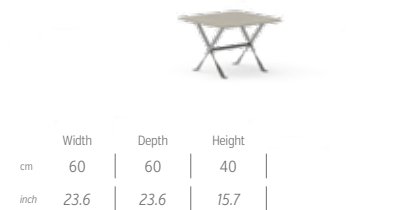

COFFEE TABLE 60X60 / CODE: GEOTC6060