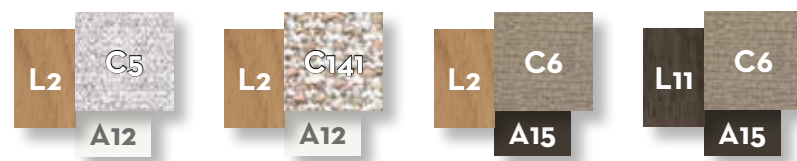

Width	Depth	Height	H. armrest	H. seat	H. cushion
cm	280	95	70	49	40	20
inch	110.2	37.4	27.6	19.3	15.7	7.9