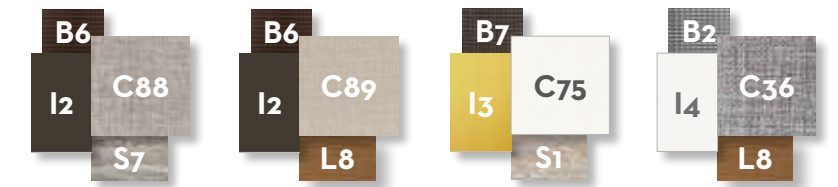

Width	Depth	Height	H. armrest	H. seat	H. cushion
cm	100	100	64	60	46	37
inch	39.4	39.4	25.2	23.6	18.1	14.6

	Width	Depth	Height	H. seat	H. cushion
cm	95	100	64	46	37
inch	37.4	39.4	25.2	18.1	14.6