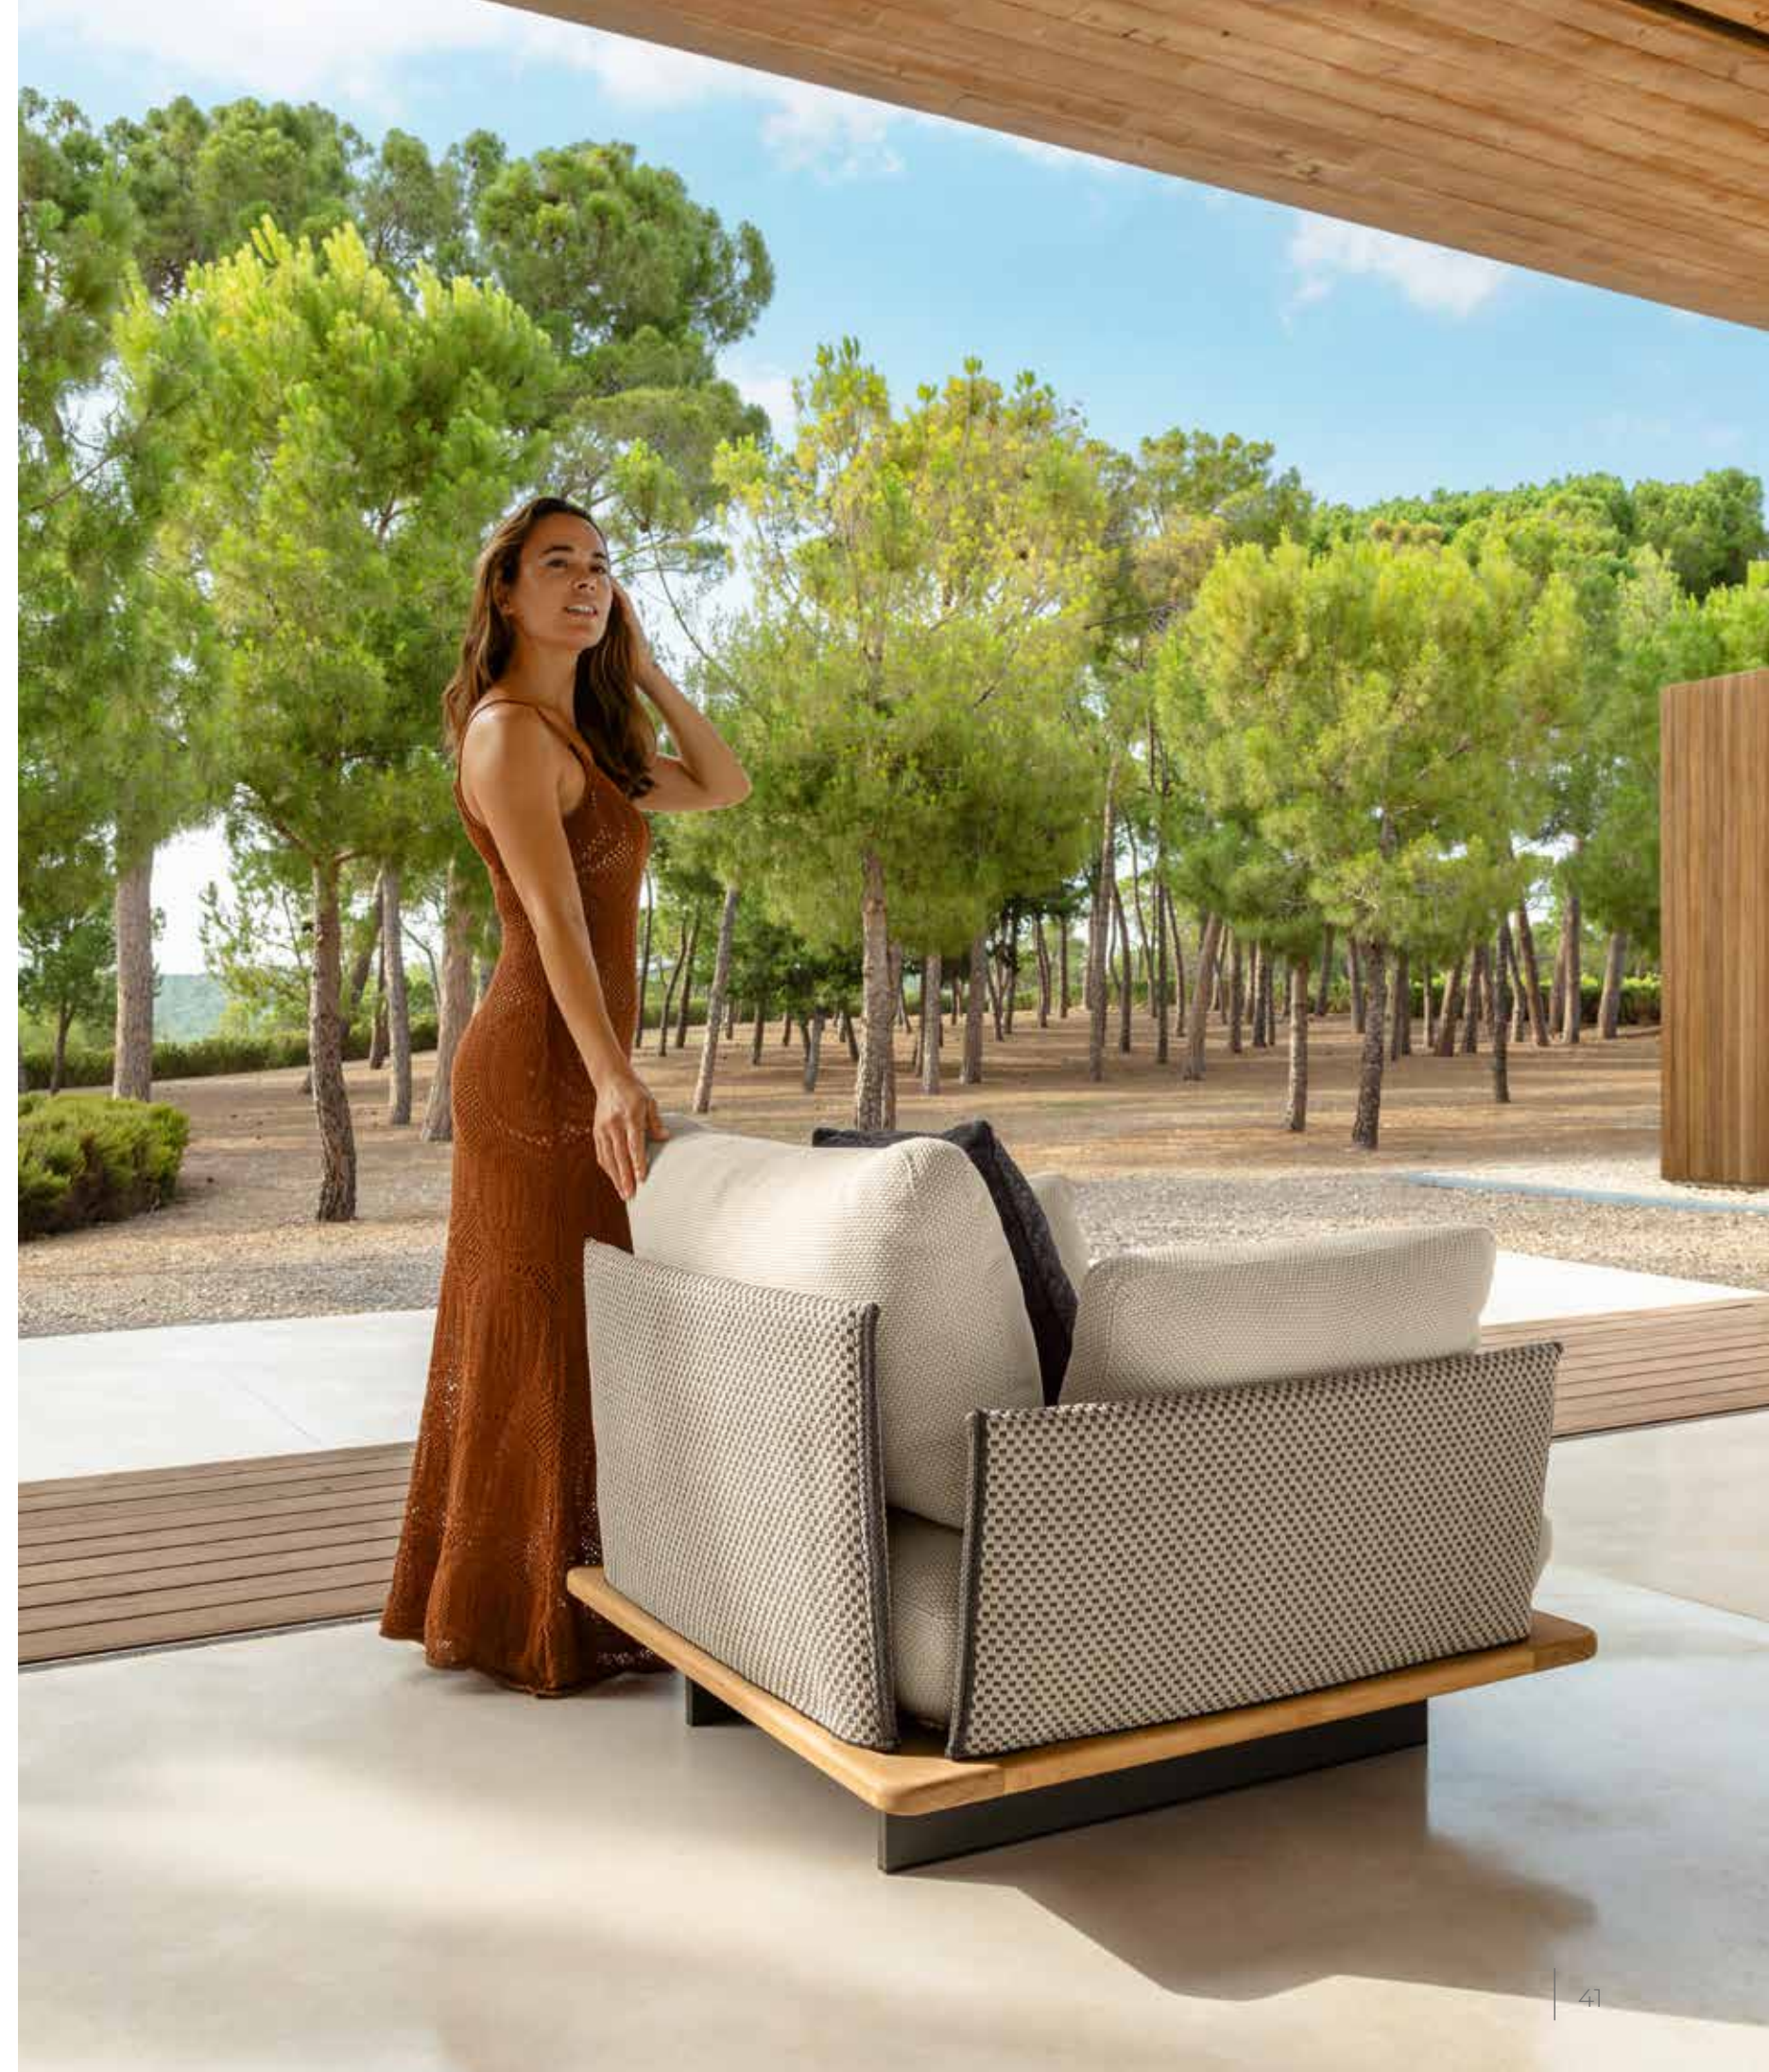

Venicecollection

living armchair
accoya wood frame in natural teak colour
woven in beige colour
cushions in cordonetto beige colour
deco in cordonetto beige & asphalt colour