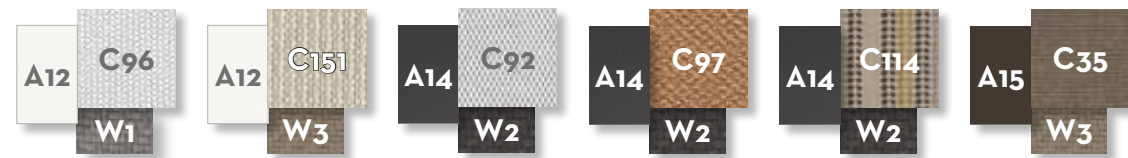

Width	Depth	Height	H. seat	H. cushion
cm	51	59	82	46	5
inch	20,1	23,2	32,3	18,1	2,0