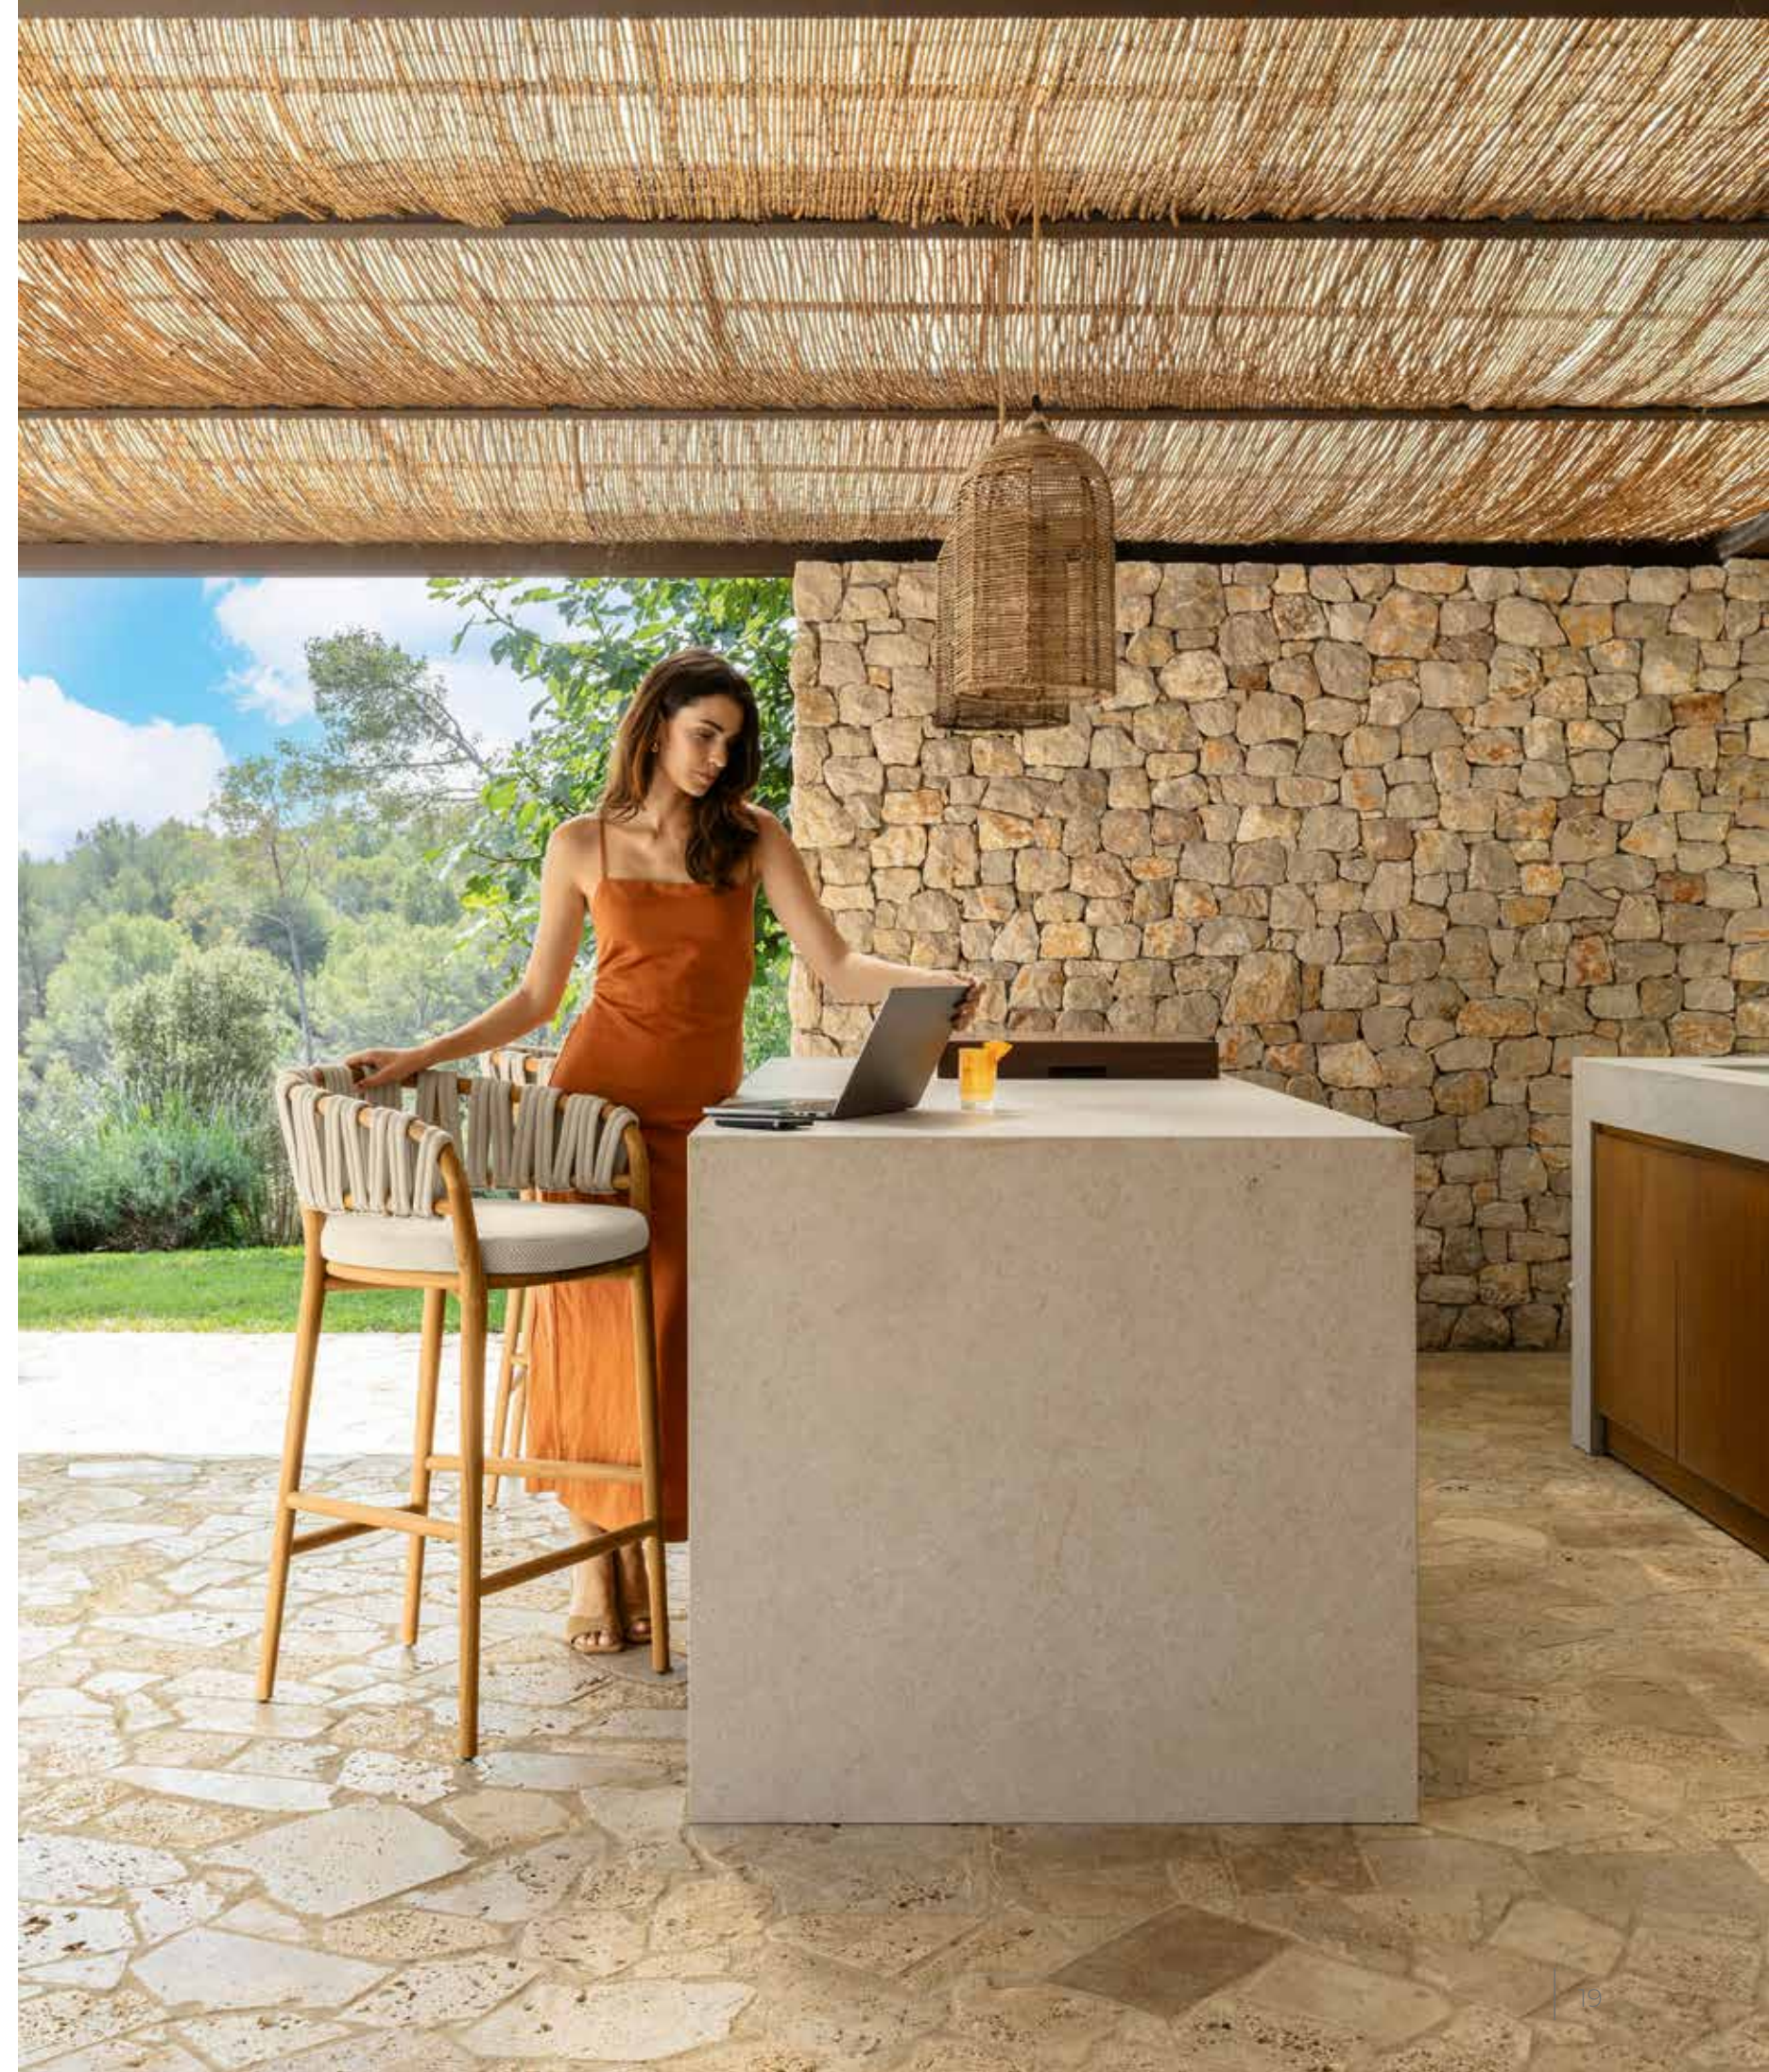

Venicecollection

bar stool
teak wood frame in natural teak colour
padded rope in nut colour
cushions in cordonetto beige colour