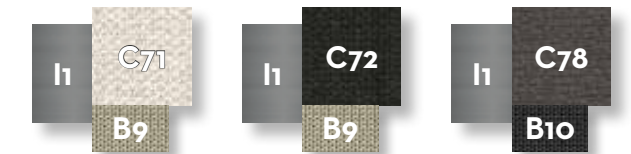

Width	Depth	Height	H. seat	H. cushion
cm	91	91	65	37	30
inch	35.8	35.8	25.6	14.6	11.8