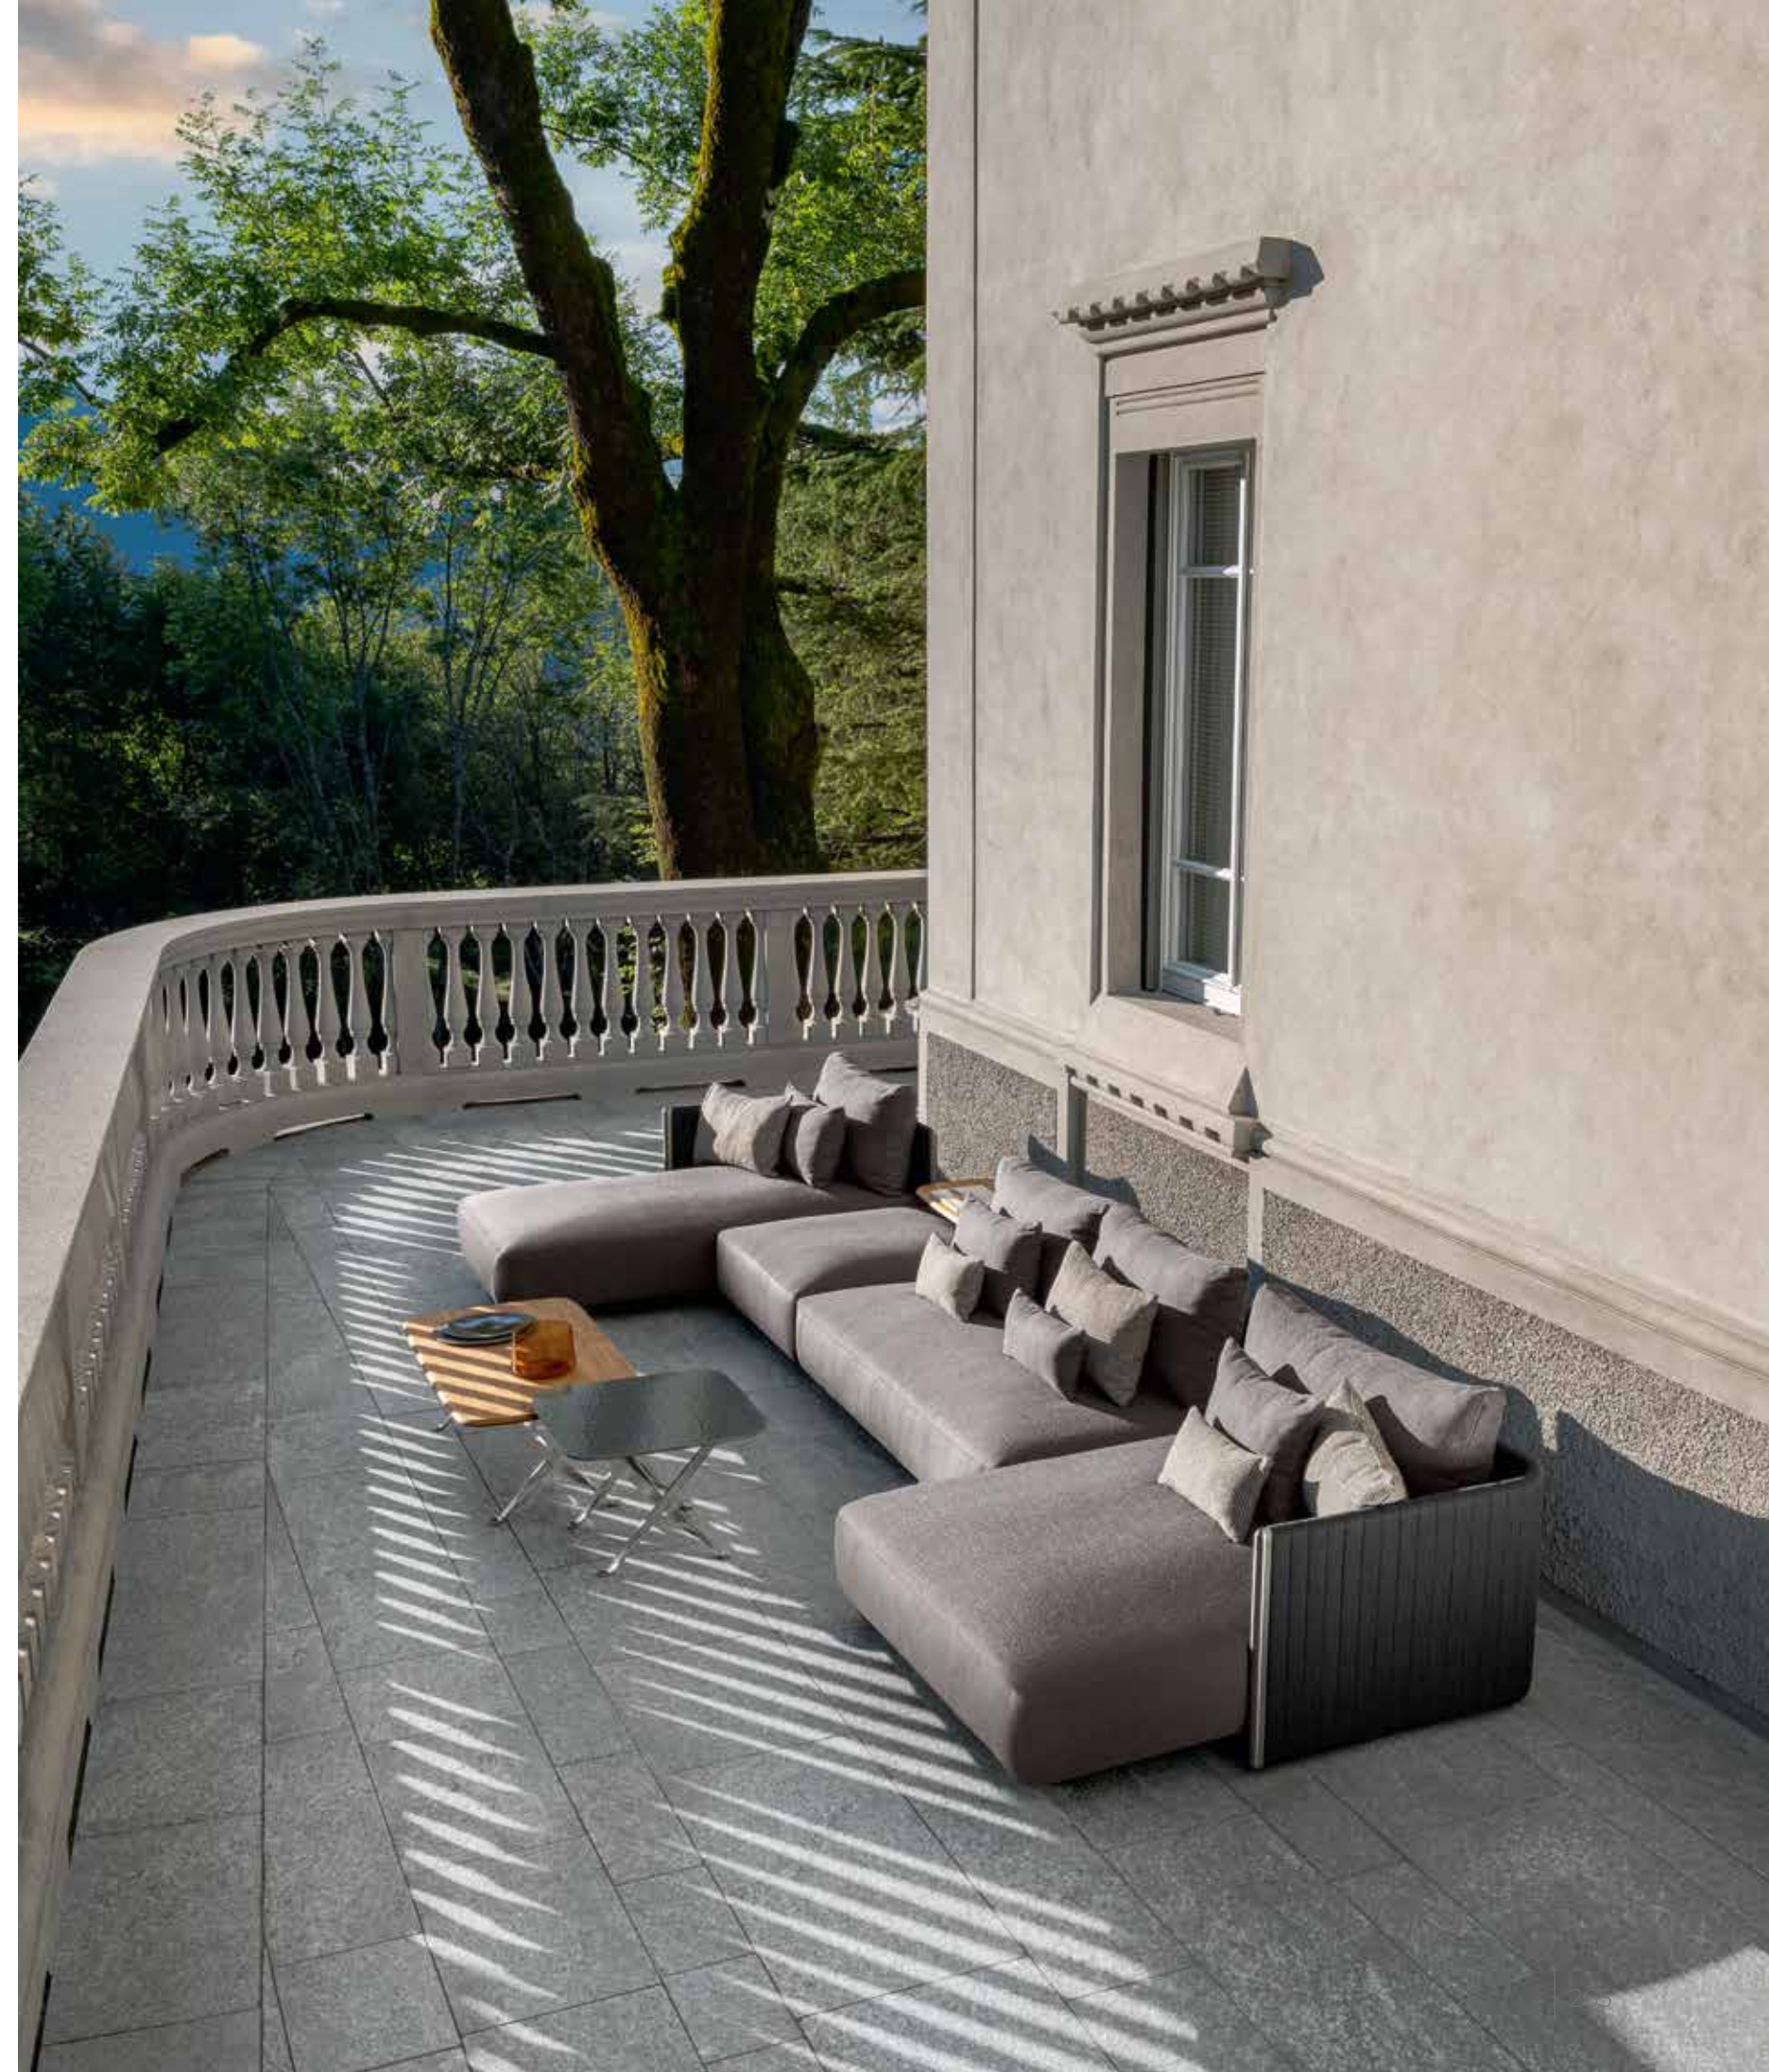

Georgecollection

sofa lounge dx, pouf, sofa cx & sofa xl sx
stainless steel frame
cushions in mud colour
belt in dark grey colour
table top 60x110 accoya wood in natural teak colour
table top 80x80 lava stone in graphite colour