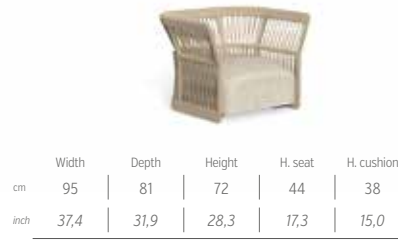

SWING CHAIR / CODE: CLIALT