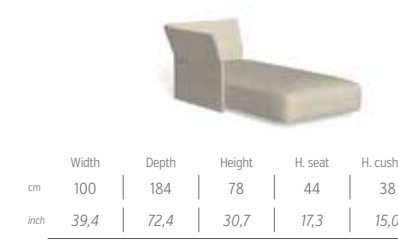

SOFA LOUNGE SX BACKREST FABRIC / CODE: CLICLSX-T