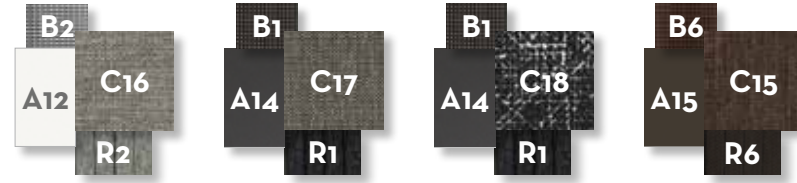

COFFEE TABLE 120X60 / CODE: COTT60

	Width	Depth	Height
cm	120	60	34
inch	47.2	23.6	13.4

COFFEE TABLE 120X120 / CODE: COTT120

	Width	Depth	Height
cm	120	120	34
inch	47.2	47.2	13.4

SOFA / CODE: COTDIV

	Width	Depth	Height	H. armrest	H. seat	H. cushion
cm	150	87	89	57	46	7
inch	59.1	34.3	35.0	22.4	18.1	2.8