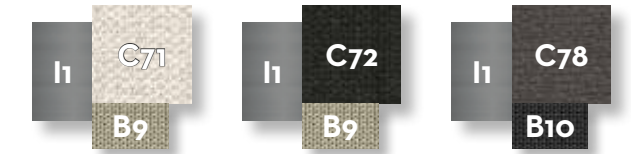

natural teak colour

Lava stone table top

beige

dark green

dark grey

SOFA / CODE: GEODIV

	Width	Depth	Height	H. seat	H. cushion
cm	177	91	65	37	30
inch	69.7	35.8	25.6	14.6	11.8

SOFA DX / CODE: GEODX