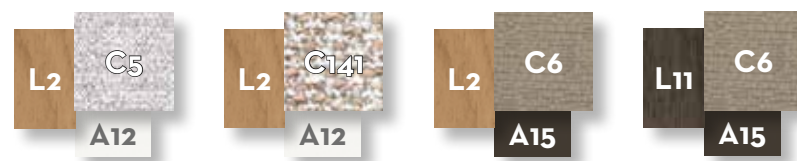

SOFA XL DX LARGE ARM / CODE: ALLXLDX-01

	Width	Depth	Height	H. armrest	H. seat	H. cushion
cm	125	165	70	49	40	20
inch	49.2	65.0	27.6	19.3	15.7	7.9

SOFA SX 2 SEATER WOOD ARM / CODE: ALLSX2P-02

	Width	Depth	Height	H. armrest	H. seat	H. cushion
cm	215	95	70	49	40	20
inch	84.6	37.4	27.6	19.3	15.7	7.9