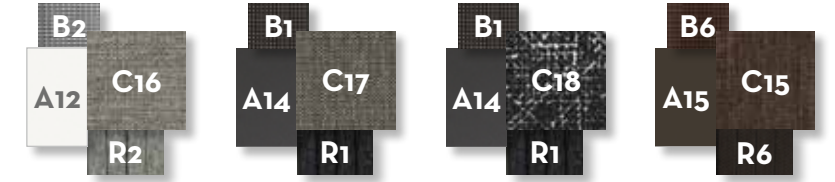

SOFA / CODE: COTDIV

	Width	Depth	Height	H. armrest	H. seat	H. cushion
cm	150	87	89	57	46	7
inch	59.1	34.3	35.0	22.4	18.1	2.8

DINING TABLE 240x110 / CODE: COTTP

	Width	Depth	Height
cm	240	110	76
inch	94.5	43.3	29.9

LIVING ARMCHAIR / CODE: COTPL

	Width	Depth	Height	H. armrest	H. seat	H. cushion
cm	76	87	89	57	46	7
inch	29.9	34.3	35.0	22.4	18.1	2.8

DINING ARMCHAIR / CODE: COTPP

	Width	Depth	Height	H. armrest	H. seat	H. cushion
cm	60	69	84	65	46	7
inch	23.6	27.2	33.1	25.6	18.1	2.8

LOUNGE ARMCHAIR / CODE: COTPLON

	Width	Depth	Height	H. armrest	H. seat	H. cushion
cm	76	87	104	57	46	7
inch	29.9	34.3	40.9	22.4	18.1	2.8

SUNBED / CODE: COTLET

	Width	Depth	Height	H. cushion
cm	78	198	39	7
inch	30.7	78.0	15.4	2.8

POUF / CODE: COTPUF

	Width	Depth	Height	H. cushion
cm	76	76	46	7
inch	29.9	29.9	18.1	2.8