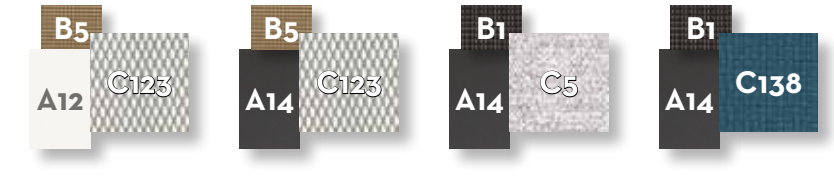

BENCH / CODE: SALBEN

	Width	Depth	Height	H. cushion
cm	185	95	38	20
inch	72.8	37.4	15.0	7.9