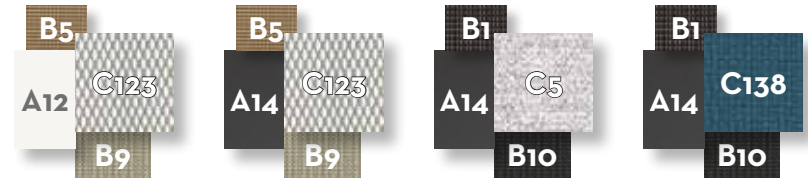

SOFA CORNER SX + POUF / CODE: SALANGSXPUF

	Width	Depth	Height	H. seat	H. cushion
cm	231	105	85	38	20
inch	90.9	41.3	33.5	15.0	7.9