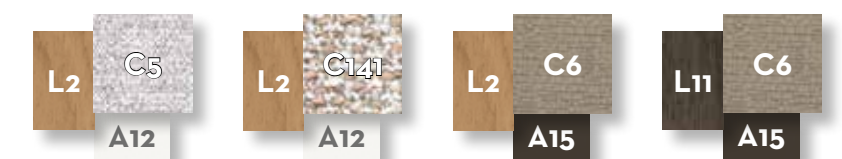

SOFA 3 SEATER WOOD ARM / CODE: ALLDIV3P-04

	Width	Depth	Height	H. armrest	H. seat	H. cushion
cm	290	95	70	49	40	20
inch	114.2	37.4	27.6	19.3	15.7	7.9

SOFA DX 3 SEATER FABRIC ARM / CODE: ALLDX3P-01

	Width	Depth	Height	H. armrest	H. seat	H. cushion
cm	280	95	70	49	40	20
inch	110.2	37.4	27.6	19.3	15.7	7.9