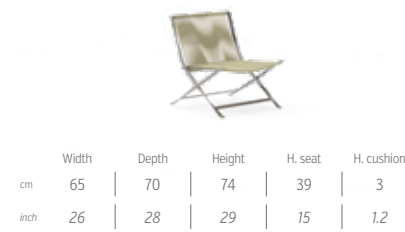

LOUNGE FOLDING ARMCHAIR / CODE: GEOPLON

COFFEE TABLE D60 / CODE: GEOTCD60