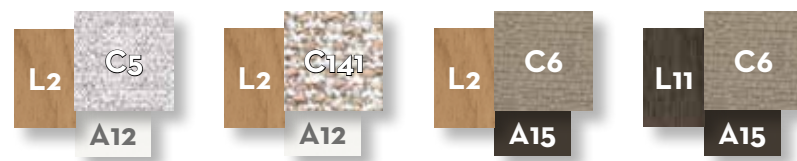

SOFA XL SX LARGE ARM / CODE: ALLXLSX-01

	Width	Depth	Height	H. armrest	H. seat	H. cushion
cm	125	165	70	49	40	20
inch	49.2	65.0	27.6	19.3	15.7	7.9

SOFA CX 2 SEATER + DX SHELF / CODE: ALLCX2P-01

	Width	Depth	Height	H. seat	H. cushion
cm	210	95	70	40	20
inch	82.7	37.4	27.6	15.7	7.9