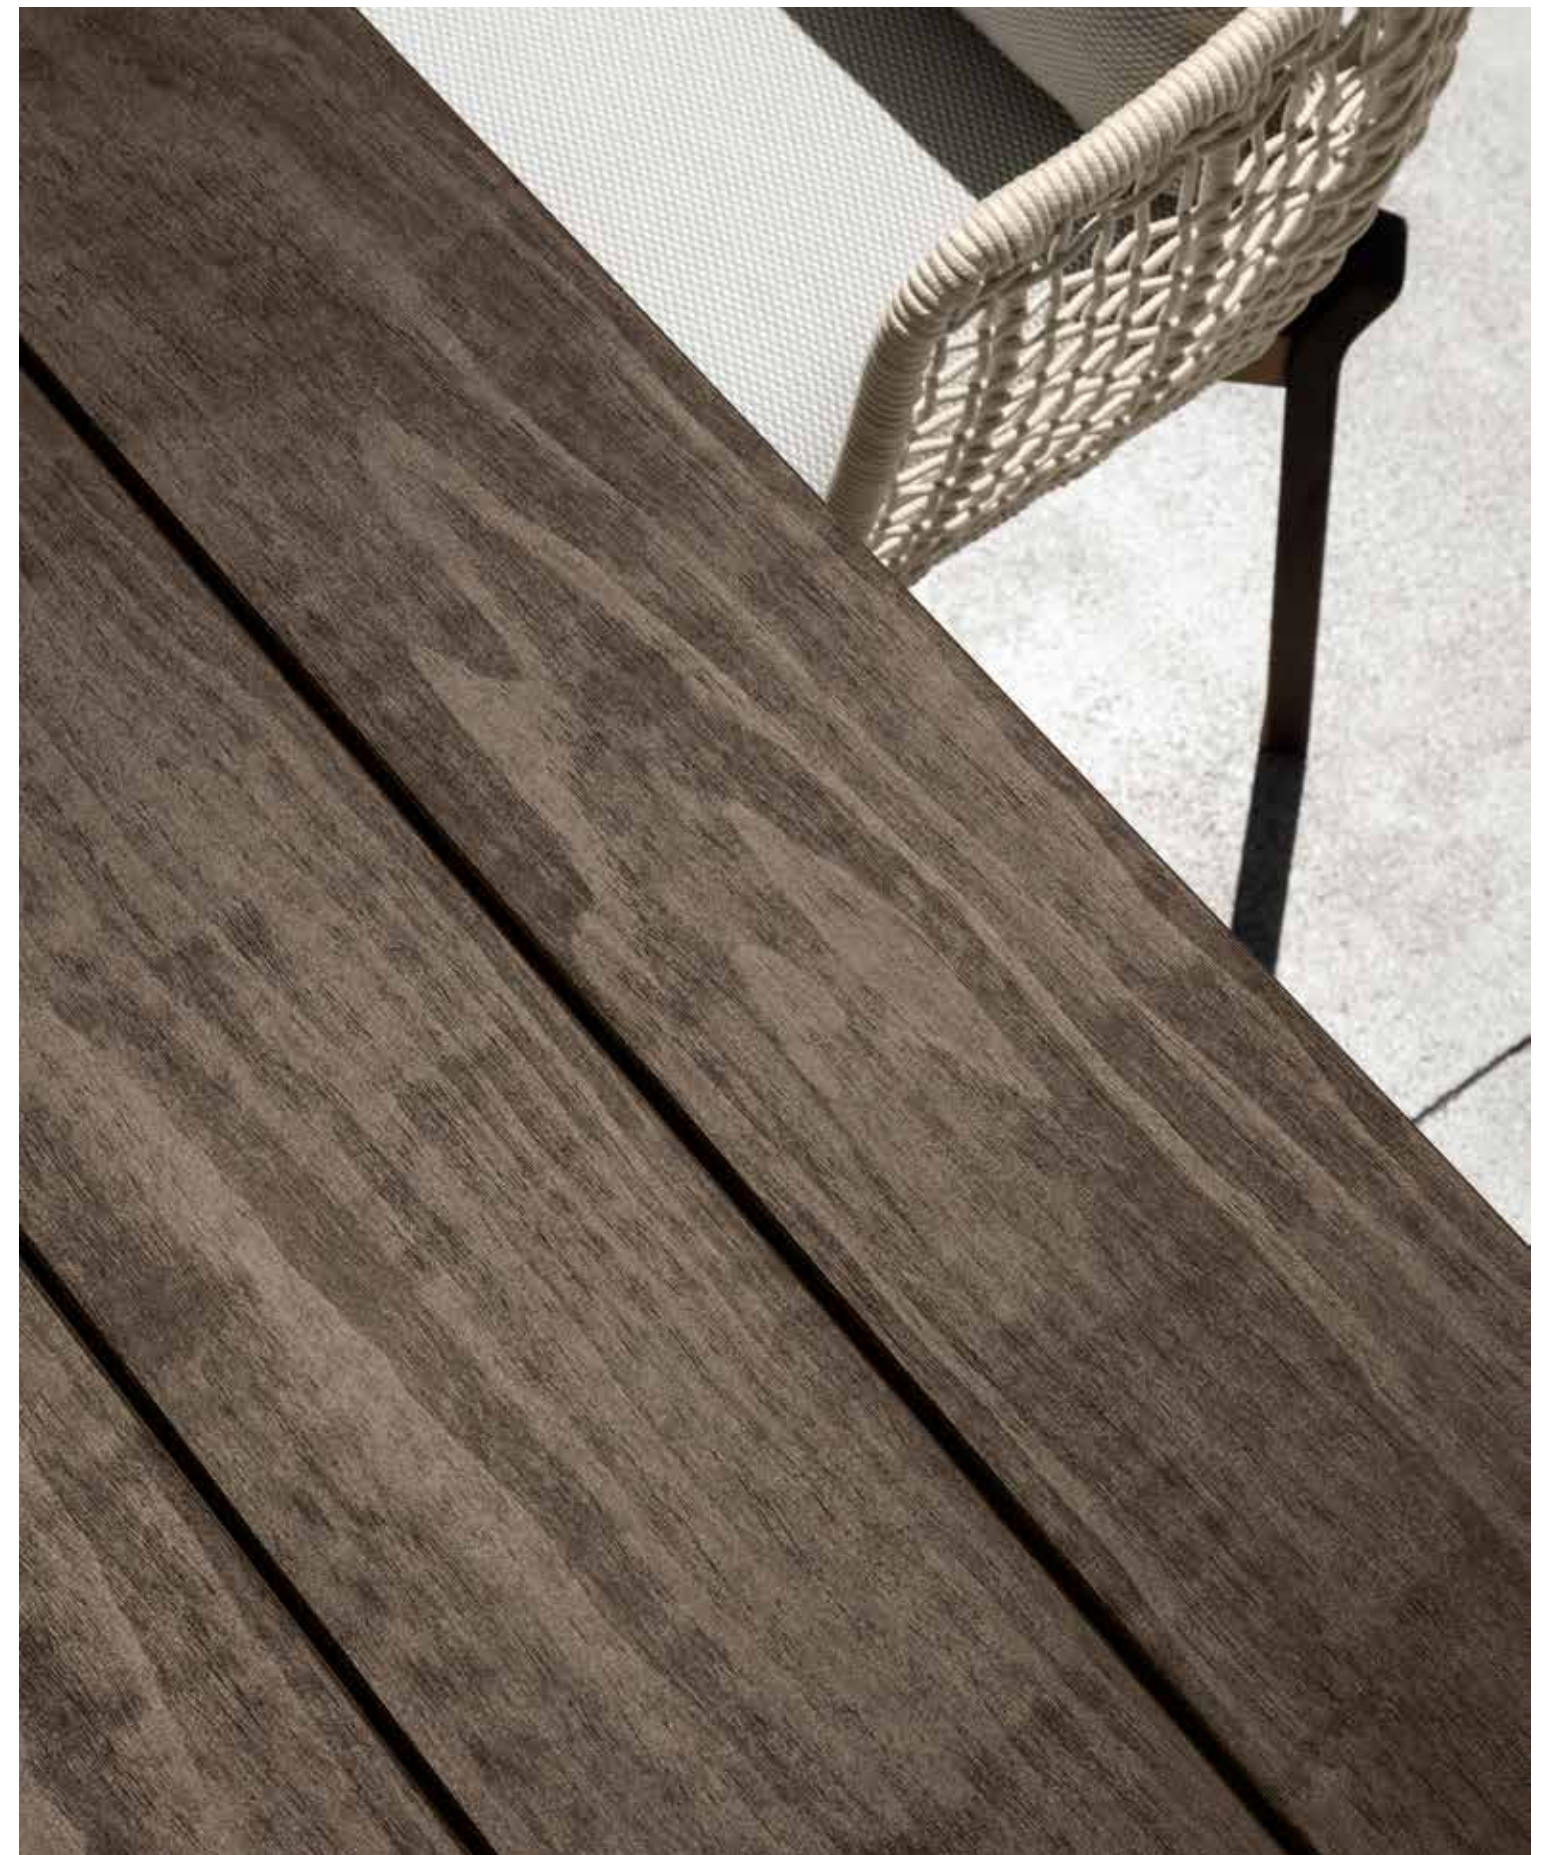

Argocollection
//Wood

dining table 165x165 & dining armchair
accoya wood frame in natural teak colour
dark grey colour rope
cushions in mambo pearl colour

Argocollection // wood

Argocollection
// Wood

sunbed
accoya wood in palissandro colour
cushions in white-beige colour