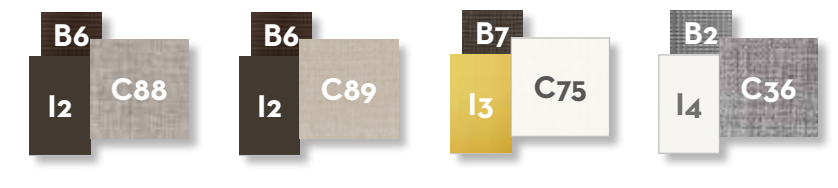

Casildacollection

Design Ramón Esteve

	Width	Depth	Height	H. armrest	H. seat	H. cushion
cm	100	100	64	60	46	37
inch	39.4	39.4	25.2	23.6	18.1	14.6

	Width	Depth	Height	H. armrest	H. seat	H. cushion
cm	100	100	64	60	46	37
inch	39.4	39.4	25.2	23.6	18.1	14.6

	Width	Depth	Height	H. seat	H. cushion
cm	95	100	64	46	37
inch	37.4	39.4	25.2	18.1	14.6

Finishing

Stainless steel frame

Synthetic elastic belt

Cushions fabric / pillows daybed 45x45

Stone table top/slats

Accoya wood table top

Lavica stone table top/slats