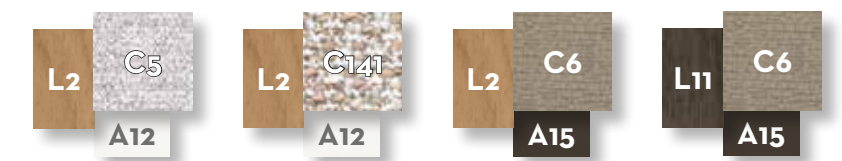

Width	Depth	Height	H. armrest	H. seat	H. cushion
cm	125	165	70	49	40	20
inch	49.2	65.0	27.6	19.3	15.7	7.9