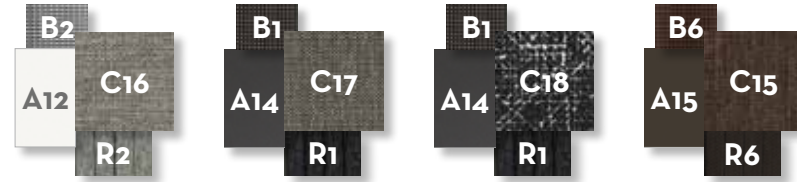

DINING ARMCHAIR / CODE: COTPP

	Width	Depth	Height	H. armrest	H. seat	H. cushion
cm	60	69	84	65	46	7
inch	23.6	27.2	33.1	25.6	18.1	2.8

LOUNGE ARMCHAIR / CODE: COTPLON

	Width	Depth	Height	H. armrest	H. seat	H. cushion
cm	76	87	104	57	46	7
inch	29.9	34.3	40.9	22.4	18.1	2.8