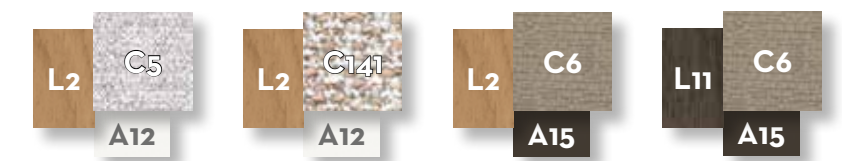

Width	Depth	Height	H. armrest	H. seat	H. cushion
cm	215	95	70	49	40	20
inch	84.6	37.4	27.6	19.3	15.7	7.9