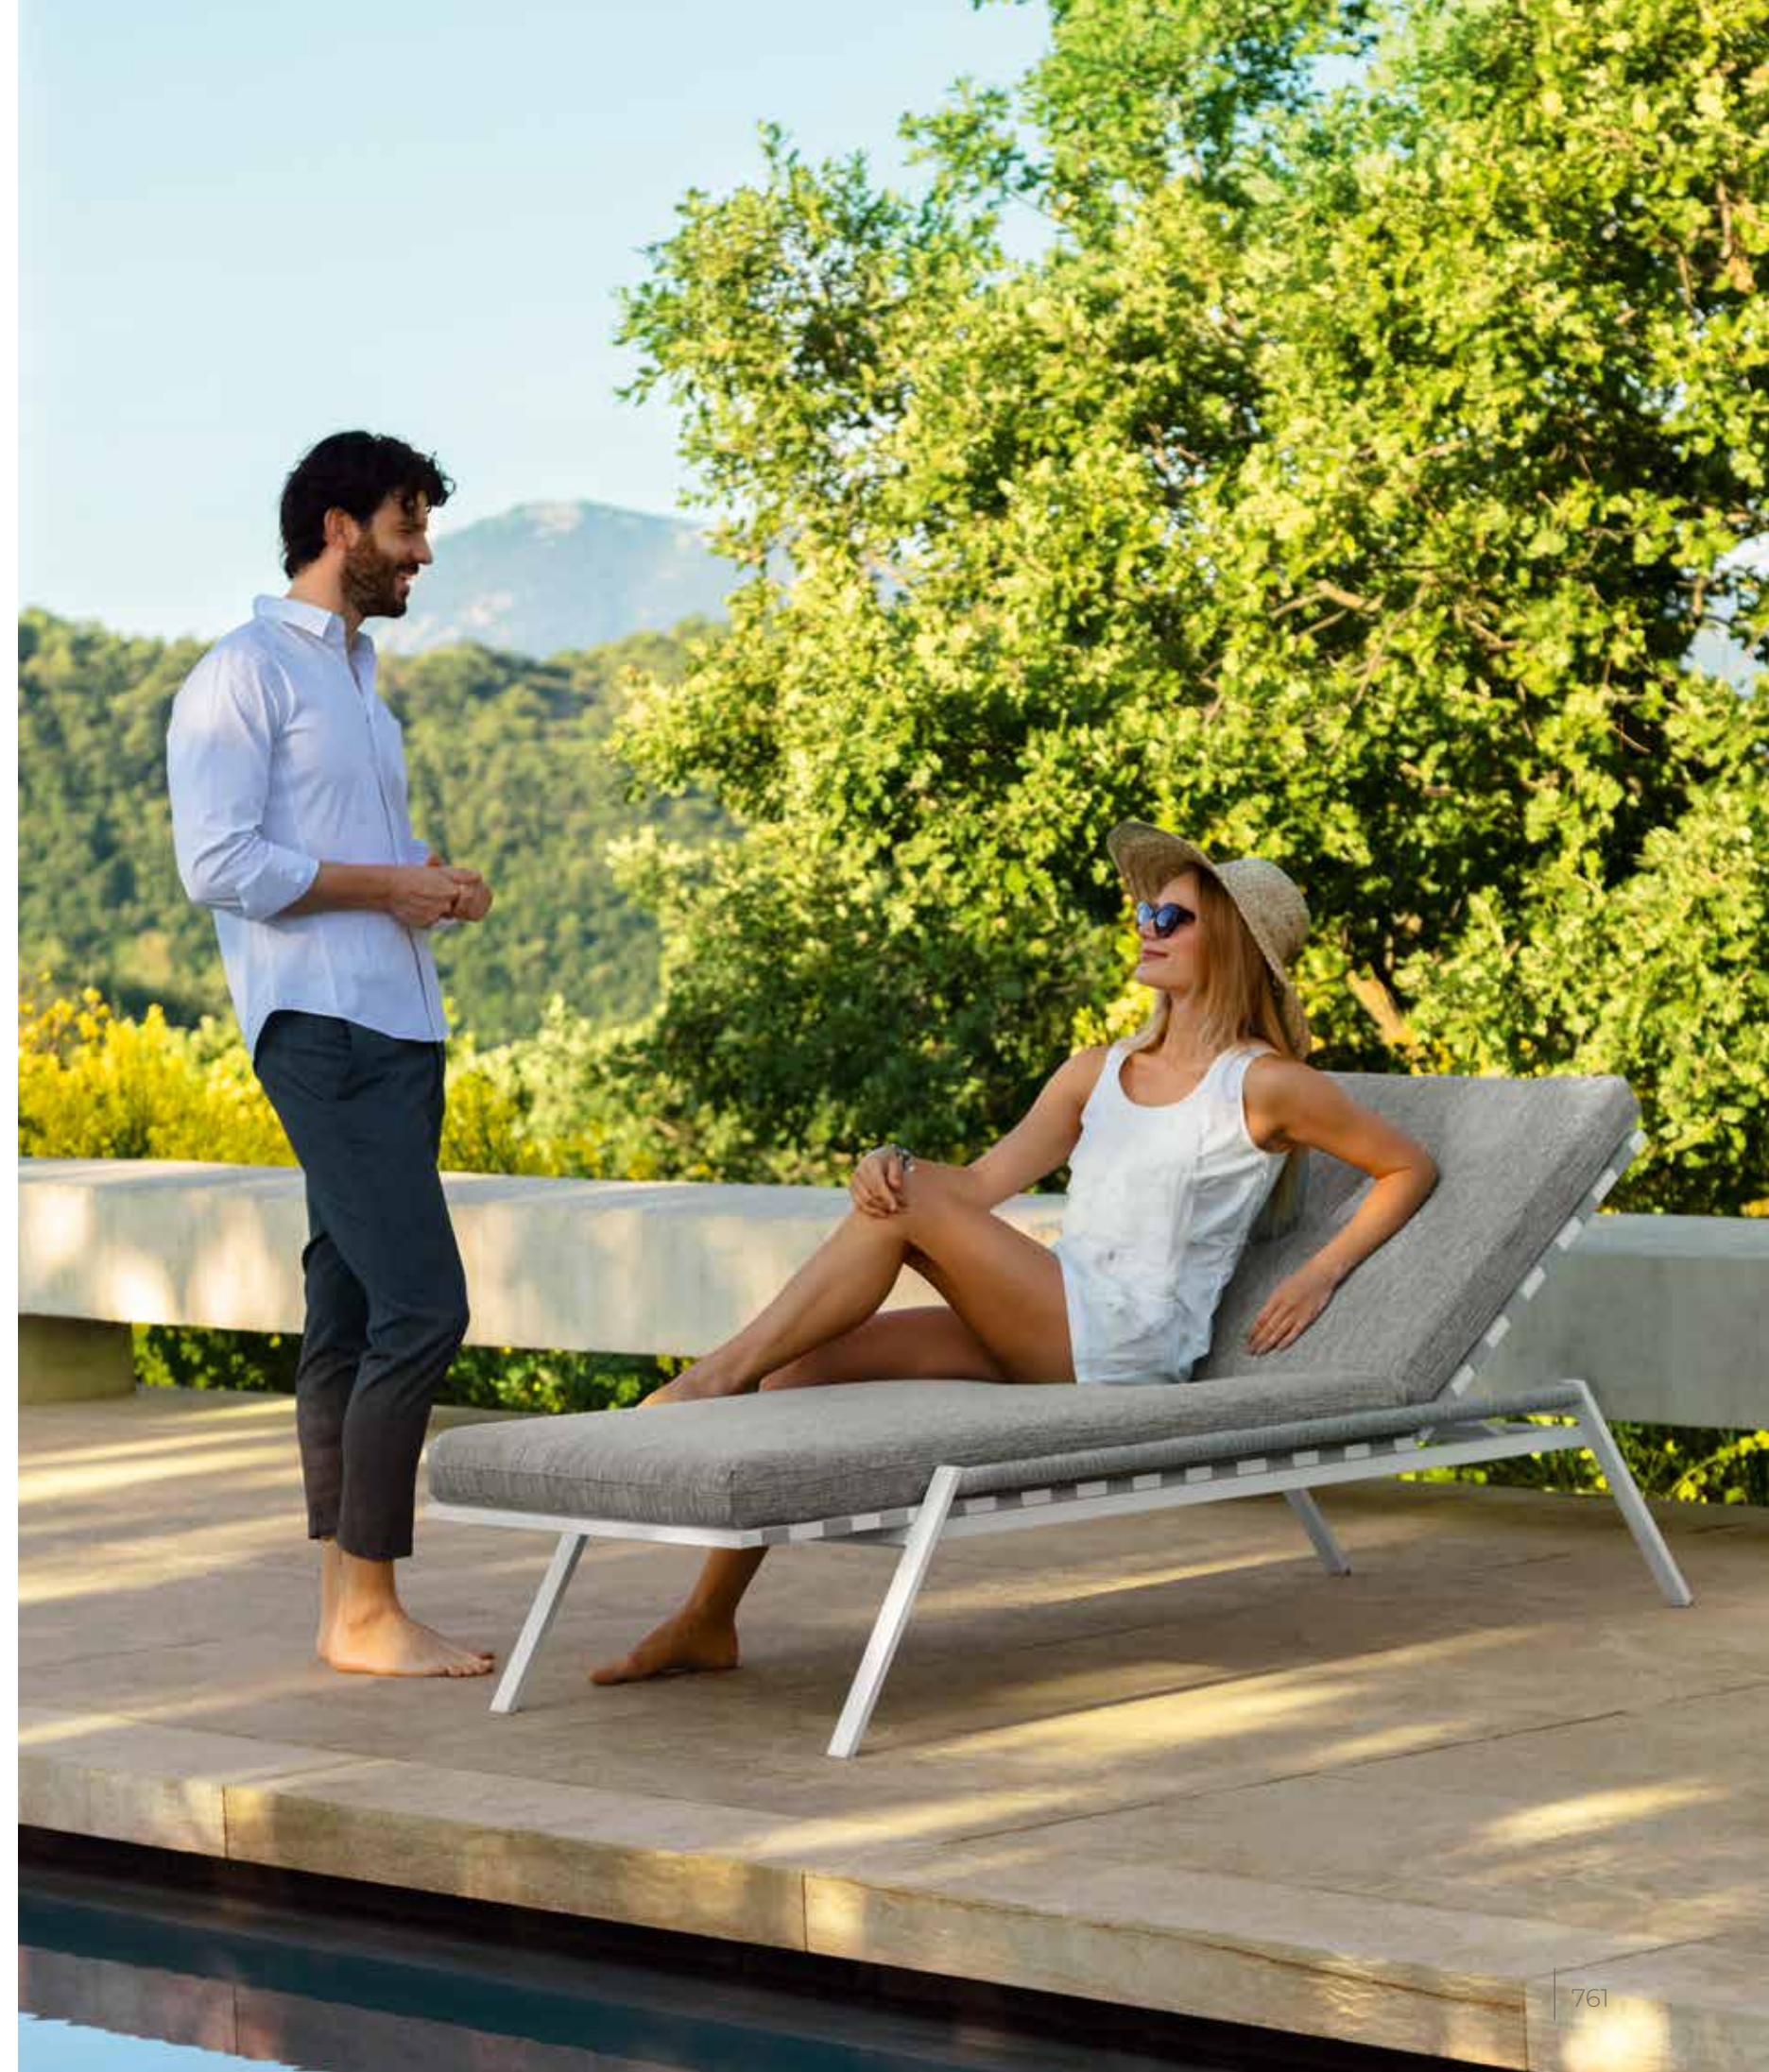

Cottagecollection

sunbed
white frame
cushions in light grey colour