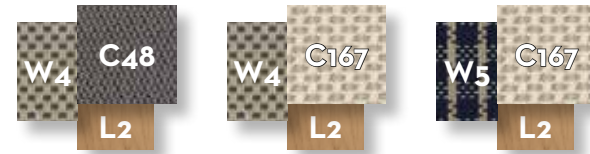

SOFA 3 SEATER SX + POUF DX / CODE: VENSX3PUFDX