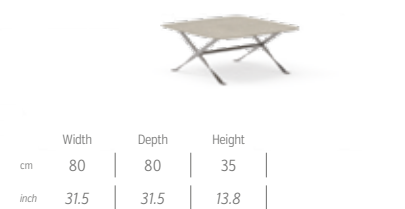

COFFEE TABLE 80X80 / CODE: GEOTC8080