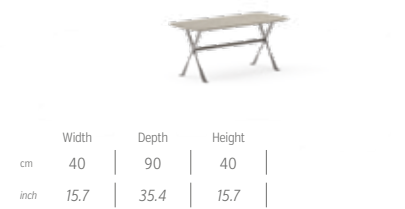

SIDE TABLE 40X90 / CODE: GEOTL90

CONSOLLE 45X160 / CODE: GEOCON160

	Width	Depth	Height
cm	45	160	55
inch	17.7	63.0	21.7

DINING TABLE D 155 / CODE: GEOTPD155

	Width	Depth	Height
cm	155	155	74
inch	61.0	61.0	29.1