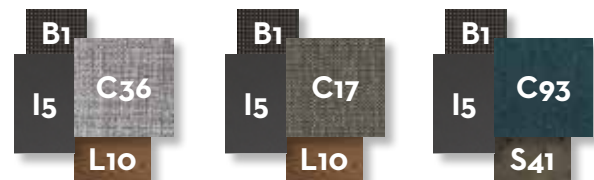

	Width	Depth	Height
cm	100	100	17
inch	39.4	39.4	6.7

COFFEE TABLE 140x70 / CODE: CASITC70

	Width	Depth	Height
cm	140	70	28
inch	55.1	27.6	11.0

LIVING ARMCHAIR / CODE: CASIPL

	Width	Depth	Height	H. armrest	H. seat	H. cushion
cm	105	100	64	60	46	37
inch	41.3	39.4	25.2	23.6	18.1	14.6