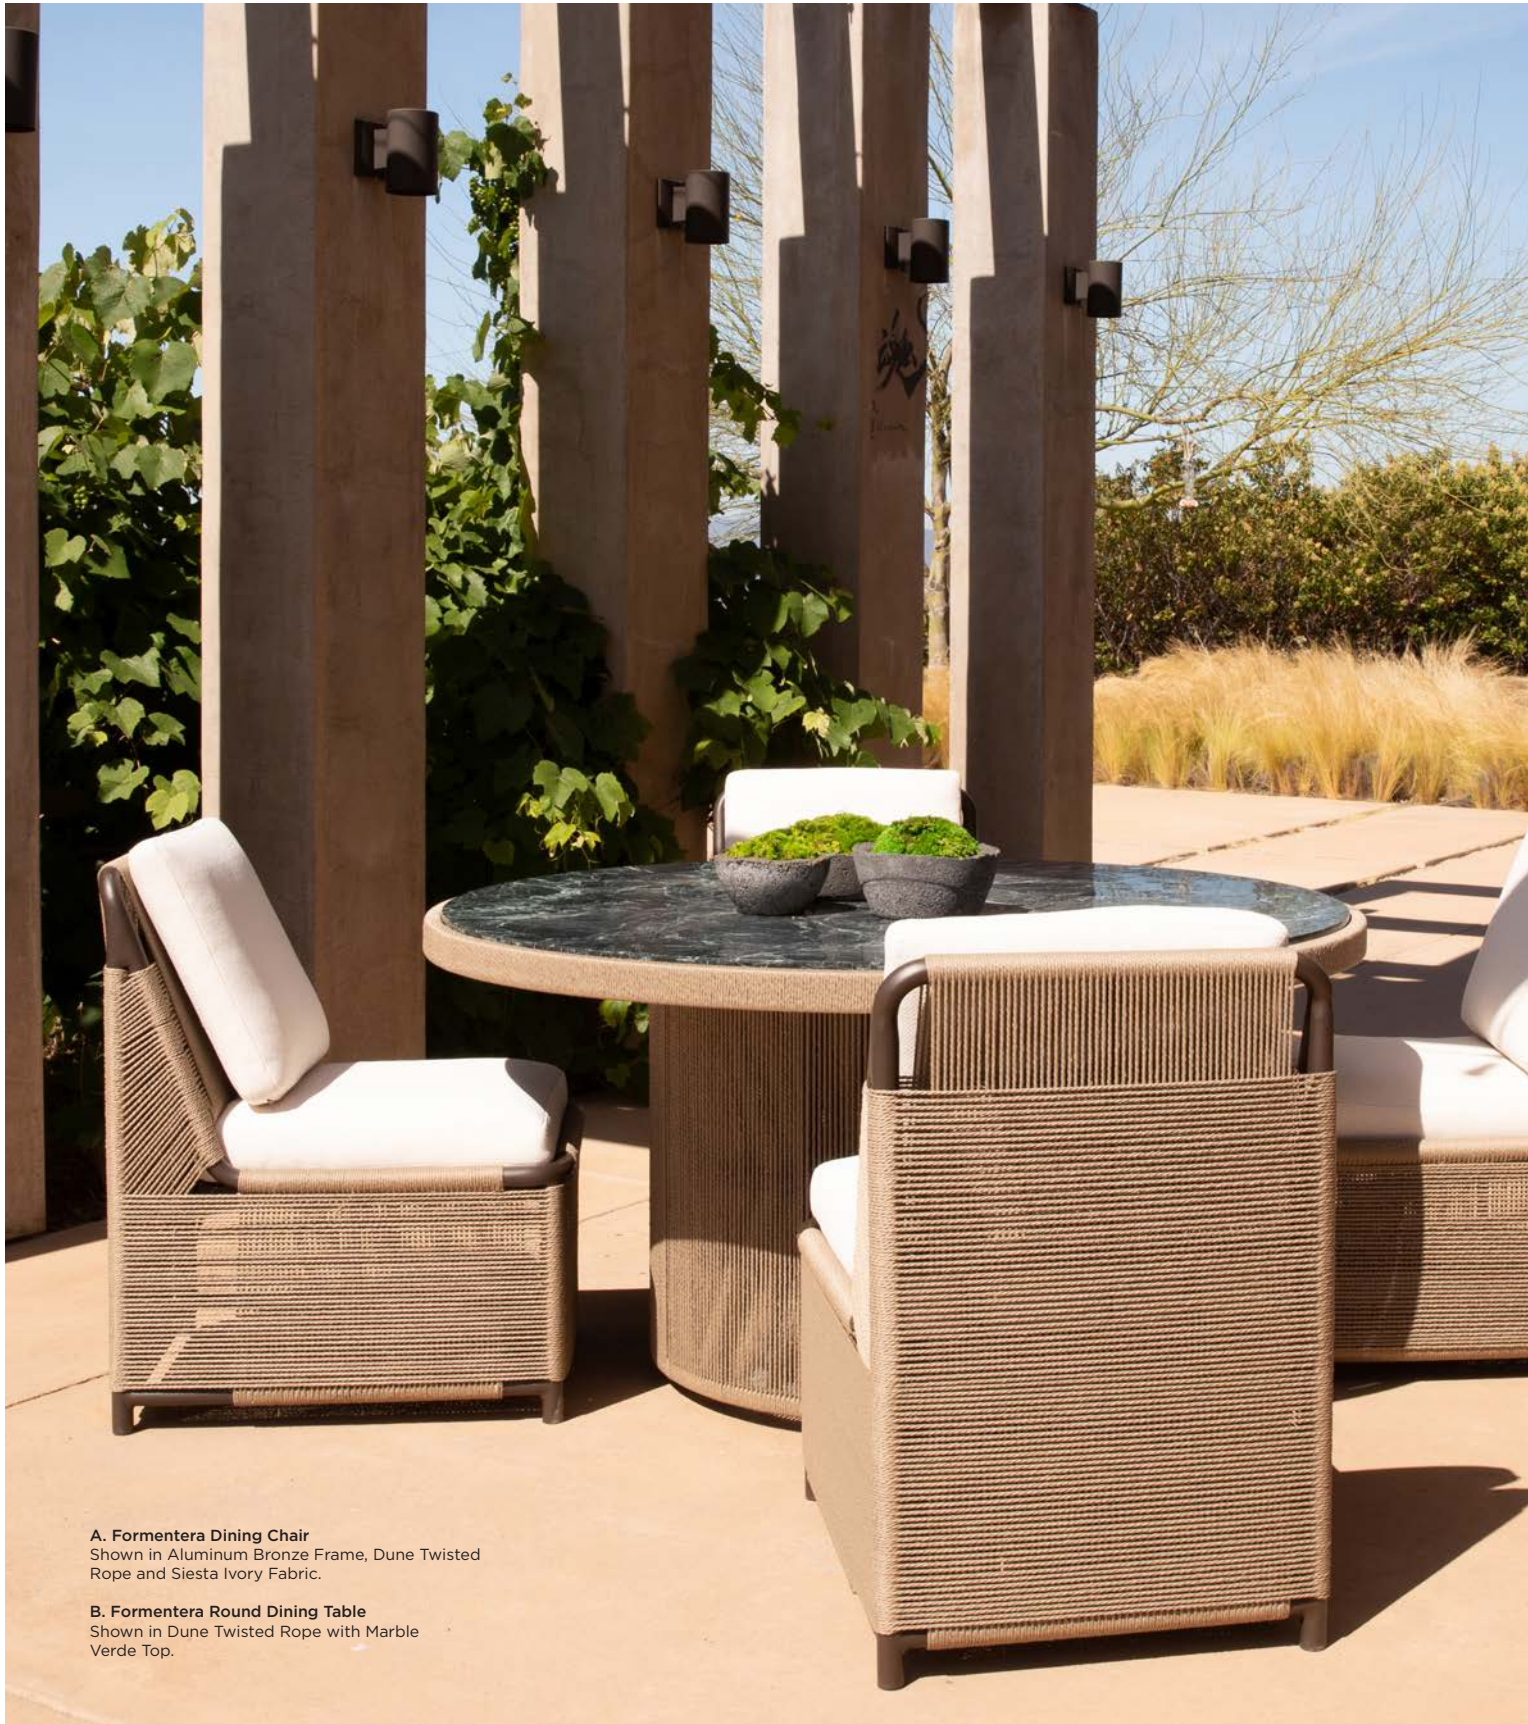

A. Formentera Dining Chair
Shown in Aluminum Bronze Frame, Dune Twisted Rope and Siesta Ivory Fabric.

B. Formentera Round Dining Table
Shown in Dune Twisted Rope with Marble Verde Top.