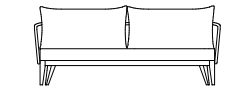

2 Seat Lounge