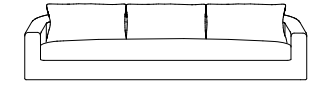

MATERIALS

Weave:
All-weather wicker.

FABRICS

Agora™:
Solution-dyed, acrylic fiber, UV-, water-, and mold-resistant outdoor fabric.

PROTECTIVE COVERS

Protect your investment with water-repellent Sea-Sprae® fabric. Protective backside coating, UV-resistant.

SHIPPING AND DELIVERY

Stock frames and stock cushions delivered in 2-4 weeks.

Please inquire for Custom Orders.

WARRANTY

Frames: 3 year limited warranty on structural integrity.

Materials: 2 year limited warranty.

A. Barcelona Lounge Chair
Shown in Natural Weave Frame and Agora Panama Blanco Fabric.

B. Barcelona 3 Seat
Shown in Natural Weave Frame and Agora Panama Blanco Fabric.

EXPLORE THE COMPLETE COLLECTION

3 Seat Sofa

Standard Finishes