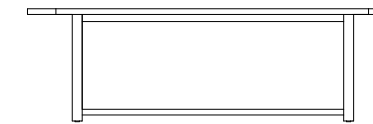

Lounge Chair

3 Seat Sofa

Dining Table 80"  
Dining Table 103"

Coffee Table

Standard Finishes

Teak - Natural

Agora - Panama Blanco