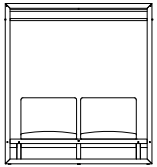

Hayman Teak Cabana