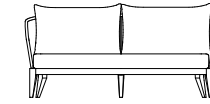

EXPLORE THE COMPLETE COLLECTION

Dining Chair

Lounge Chair

Day Bed

3 Seat Lounge

Ottoman

Standard Finishes

Teak - Natural