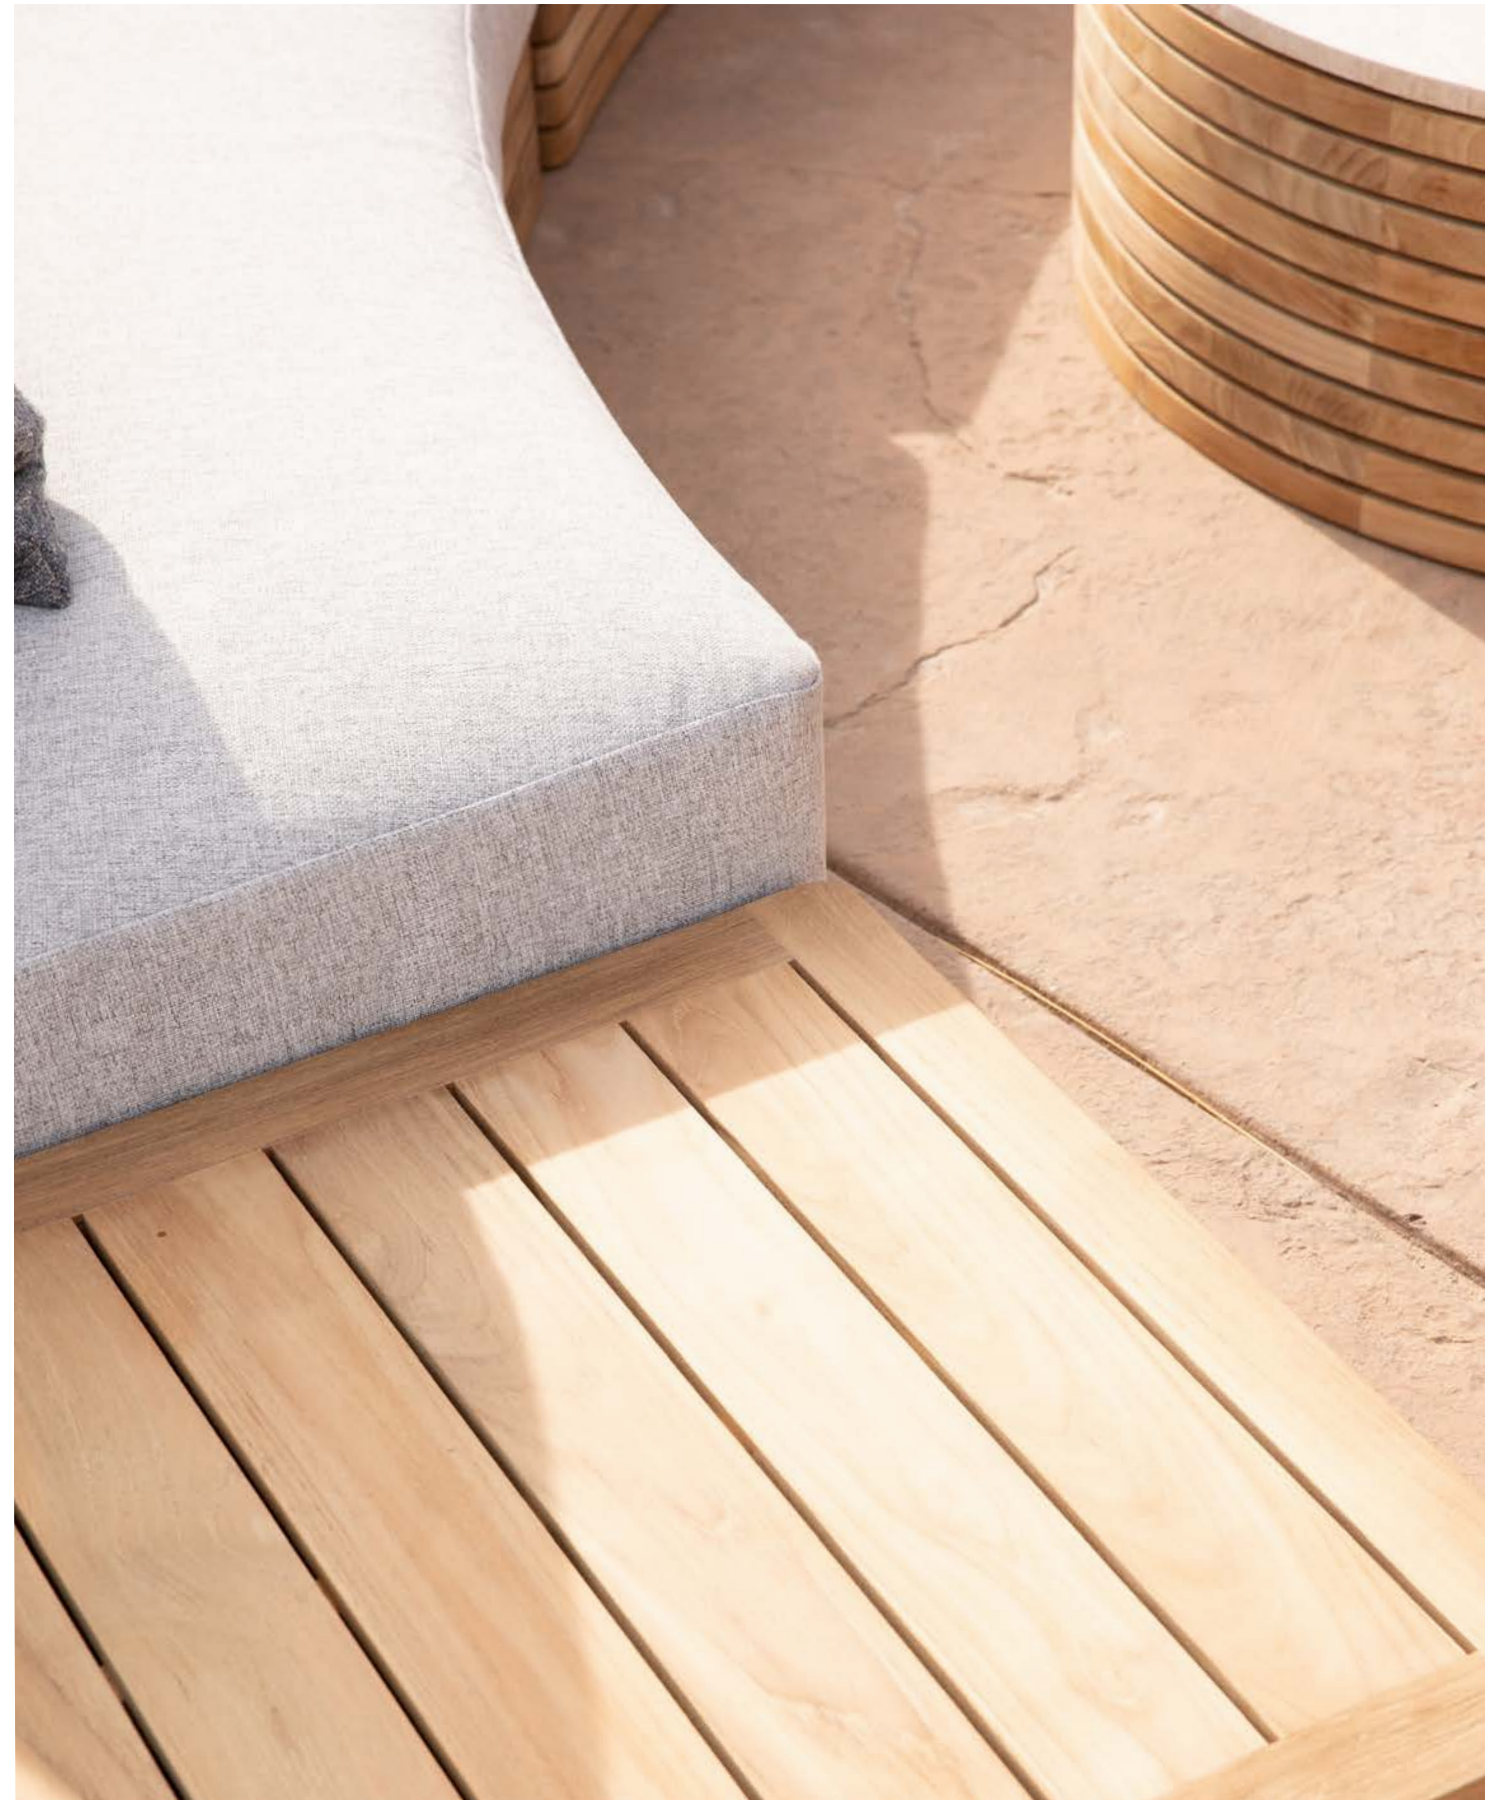

A. Tahiti 2 Seat Curved Sofa
Shown in Natural Teak Frame and
Olefin Copacabana Sand Fabric.

B. Tahiti Sofa End Table
Shown in Natural Teak.