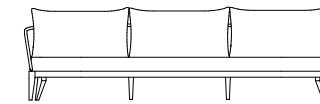

EXPLORE THE COMPLETE COLLECTION

Dining Chair

Lounge Chair

Day Bed

3 Seat Lounge

Ottoman

Standard Finishes

Teak - Natural