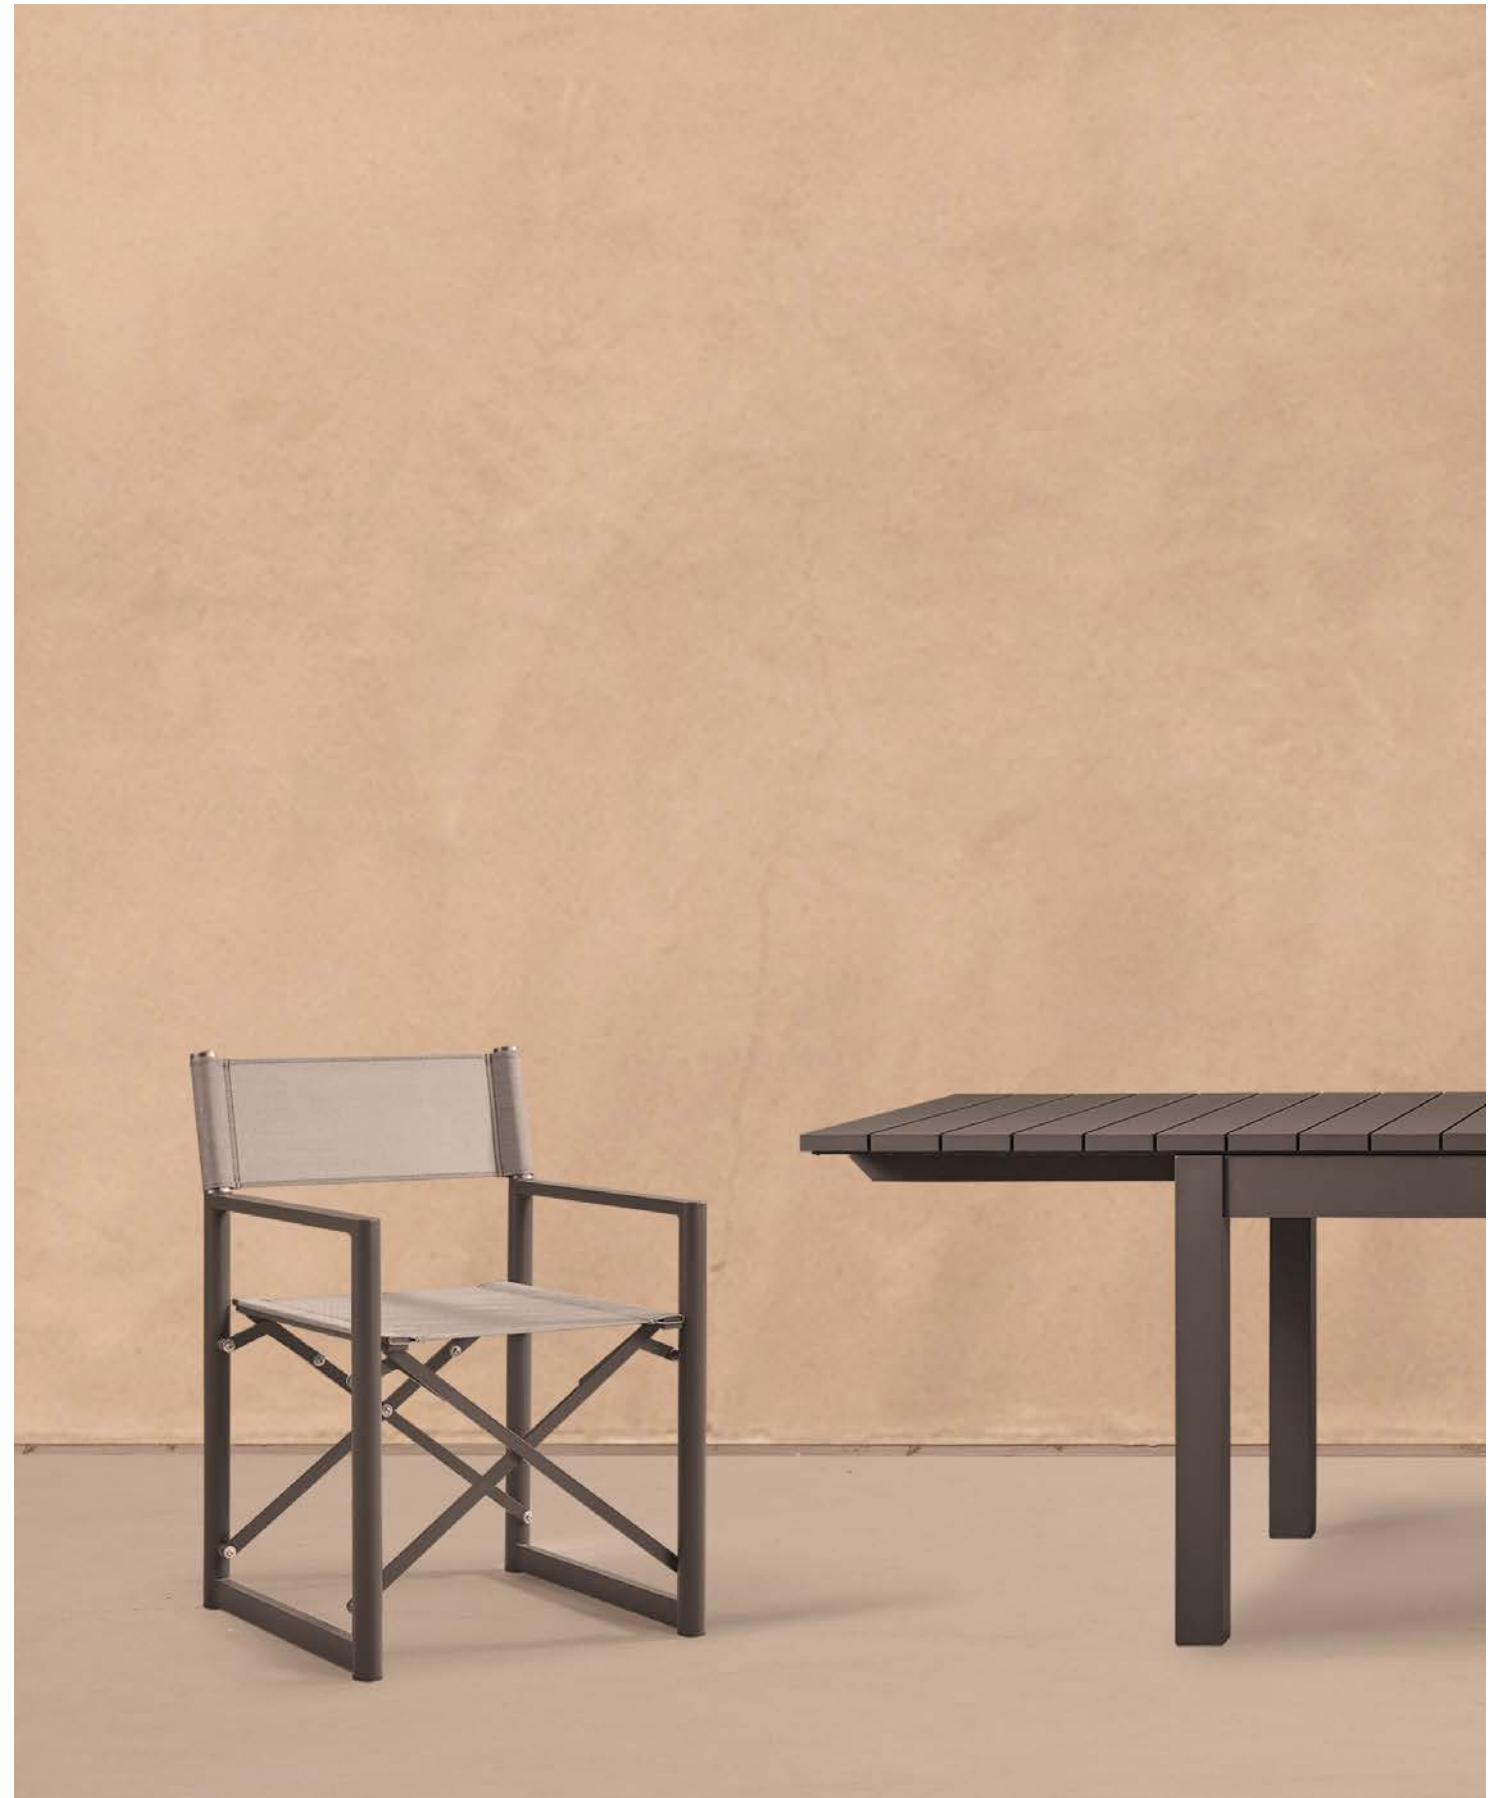

A. Pacific Dining Chair
Shown in Aluminum Asteroid
Frame with Silver Batyline.

B. Pacific Round Dining Table
Shown in Aluminum Asteroid.