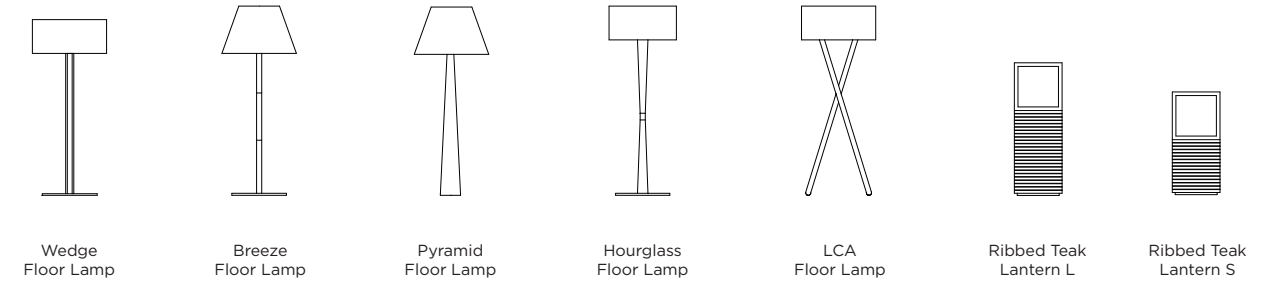

THIS PAGE

A. Hourglass Floor Lamp
Shown In Natural Teak Frame.

OPPOSITE

A. LCA Floor Lamp
Shown in Aluminum Frame
with Teak Accents.

B. Wedge Floor Lamp
Shown in Natural Teak and
Stainless Steel Frame.

Wedge
Floor Lamp

Breeze
Floor Lamp

Pyramid
Floor Lamp

Hourglass
Floor Lamp

LCA
Floor Lamp

Ribbed Teak
Lantern L

Ribbed Teak
Lantern S

MATERIALS

Powder Coated Aluminum:
Akzo Nobel® handcrafted, powder coated,
rust-proof aluminum frame, reinforced
signature connection points.

Teak:
100% plantation grown premium Grade A teak.

SHADES

Serge Ferrari Batyline® Mesh:
Light diffusing, PVC coated, UV- and mold-
resistant.

PROTECTIVE COVERS

Protect your investment with water-repellent
Sea-Spraé® fabric. Protective backside coating,
UV-resistant.

SHIPPING AND DELIVERY

Stock frames and stock cushions delivered in
2-4 weeks.

Please inquire for Custom Orders.

WARRANTY

Frames: 3 year limited warranty on structural
integrity.

Materials: 2 year limited warranty.