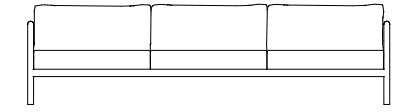

EXPLORE THE COMPLETE COLLECTION

3 Seat Sofa