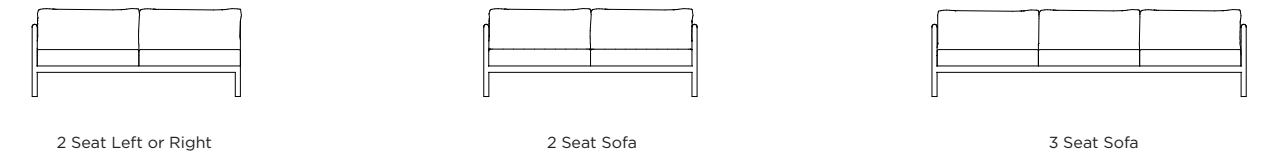

EXPLORE THE COMPLETE COLLECTION