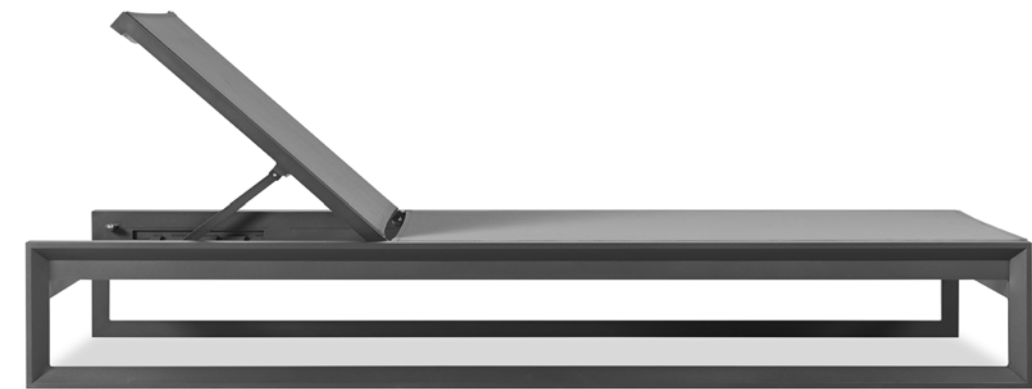

A. Vaucluse Sun Lounge
Shown in Aluminum Asteroid Frame and Silver Batyline Seat.