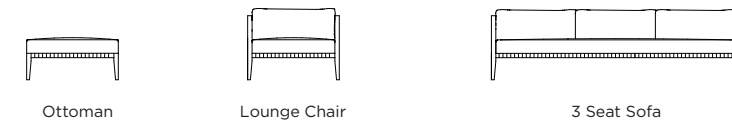

EXPLORE THE COMPLETE COLLECTION

Ottoman

Lounge Chair

3 Seat Sofa