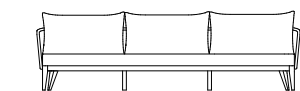

3 Seat Lounge