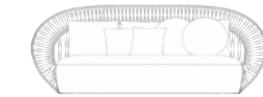

A. Maui Sun Lounge  
Shown in Aluminum Taupe Frame/Shell  
Olefin Rope and Siesta/Ivory Fabric.

EXPLORE THE COMPLETE COLLECTION

High Back Dining Chair

Lounge Chair

3 Seat Lounge

Dining Table

Round Side Table