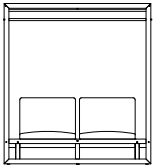

Hayman Aluminum Cabana