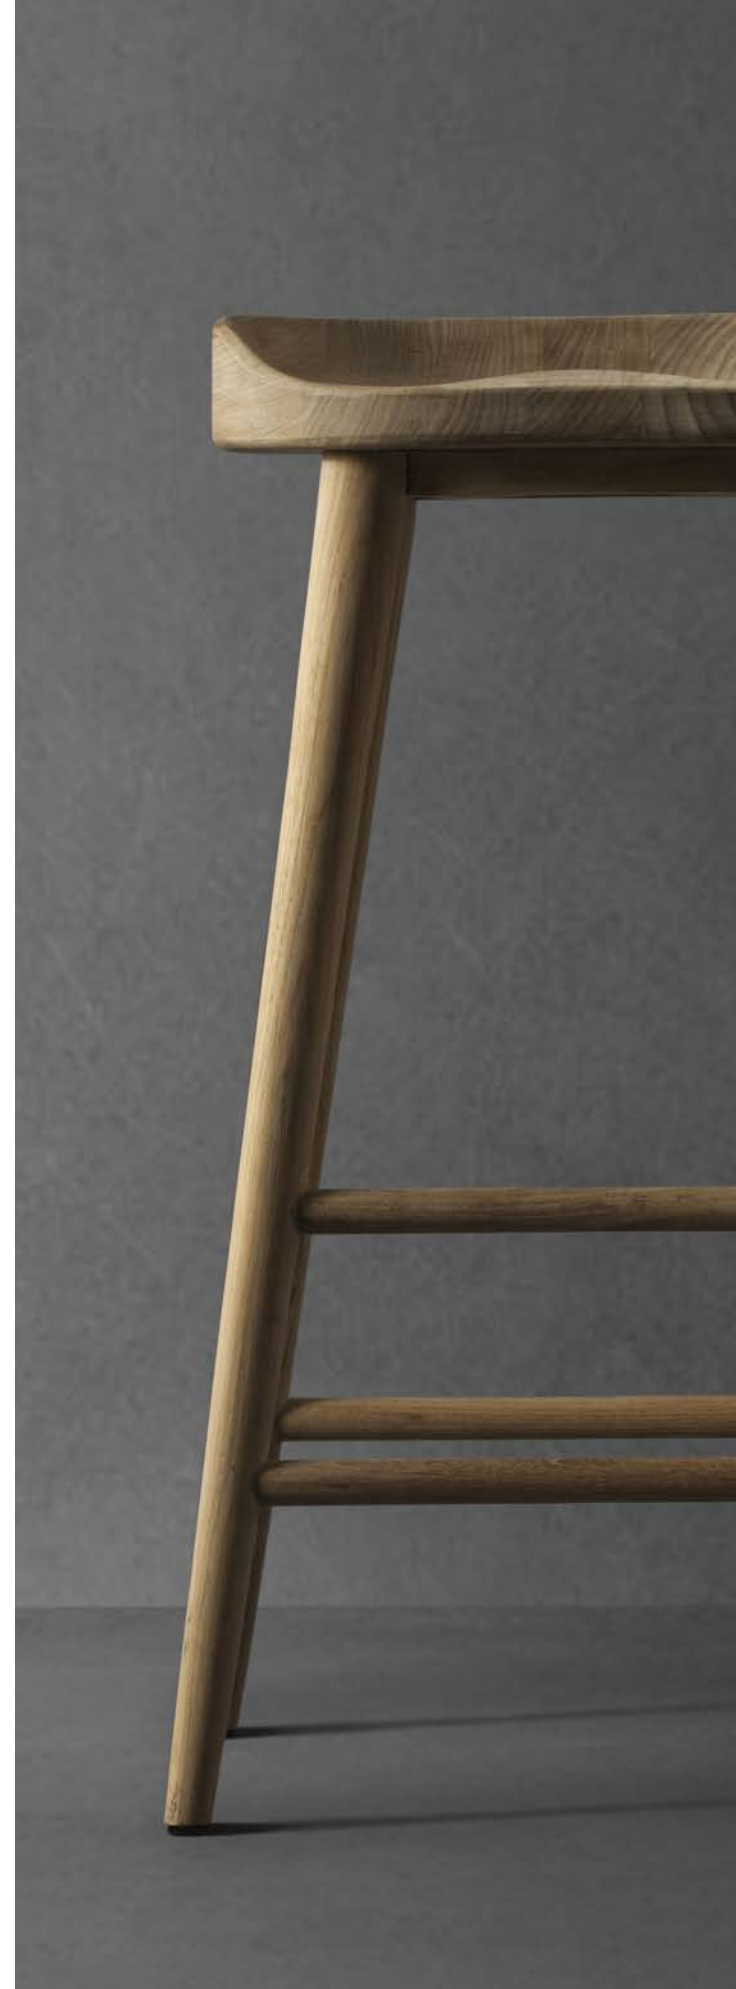

**A. Noosa Dining Chair**  
Shown in Natural Teak Frame  
with Natural Twisted Resin Rope  
Seat.

**A. Noosa Counter Stool**  
Shown in Natural Teak Frame  
with Natural Rattan Seat.

**A. Noosa Backless Bar Stool**  
Shown in Natural Teak Frame.