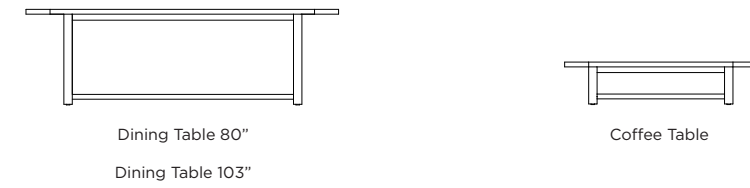

EXPLORE THE COMPLETE COLLECTION