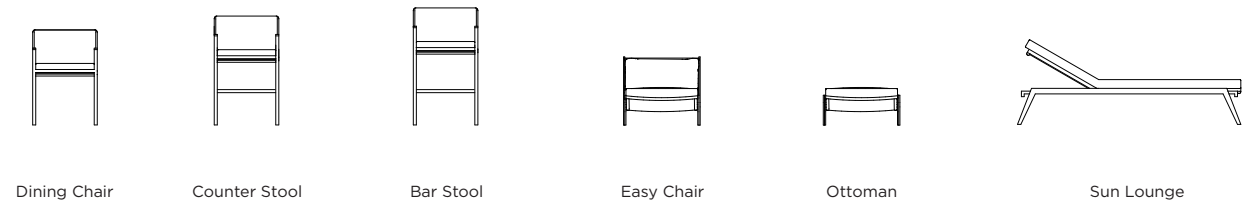

**A. Loop Sun Lounge**  
Shown in Aluminum Asteroid  
Frame with Grey Weave Seat.

EXPLORE THE COMPLETE COLLECTION

Dining Chair    Counter Stool    Bar Stool    Easy Chair    Ottoman    Sun Lounge

Standard Finishes