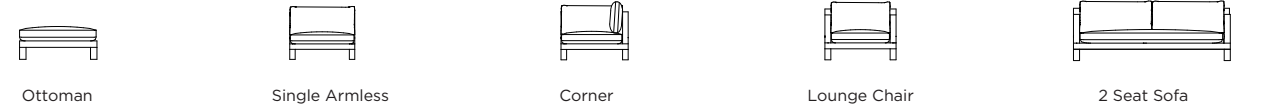

EXPLORE THE COMPLETE COLLECTION

Ottoman   Single Armless   Corner   Lounge Chair   2 Seat Sofa