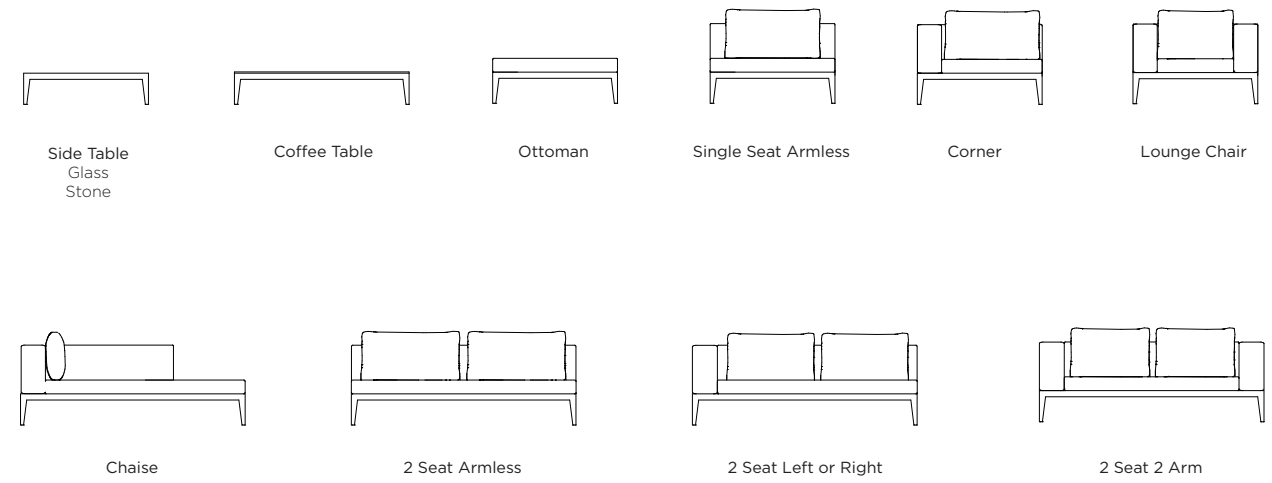

EXPLORE THE COMPLETE COLLECTION

MATERIALS

Powder Coated Aluminum: Akzo Nobel® handcrafted, powder coated, rust-proof aluminum Frame, reinforced signature connection points.

FABRICS

Agora®: Solution-dyed, acrylic fiber, UV-, water-, and mold-resistant outdoor fabric.

PROTECTIVE COVERS

Protect your investment with water-repellent Sea-Sprae® fabric. Protective backside coating, UV-resistant.

SHIPPING AND DELIVERY

Stock frames and stock cushions delivered in 2-4 weeks.

Please inquire for Custom Orders.

WARRANTY

Frames: 3 year limited warranty on structural integrity.

Materials: 2 year limited warranty.