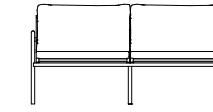

A. Breeze Lounge Chair
Shown in Aluminum Asteroid
Frame, Batyline Taupe and
Sunbrella Linen Taupe Fabric.

EXPLORE THE COMPLETE COLLECTION

2 Seat Sofa

Standard Finishes

MATERIALS

Powder Coated Aluminum:
AkzoNobel® handcrafted, powder coated,
rust-proof aluminum frame with reinforced
signature connection points.

Teak:
100% plantation grown premium Grade A teak.

FABRICS

Agora®:
Solution-dyed, acrylic fiber, UV-, water-, and
mold-resistant outdoor fabric.

Serge Ferrari Batyline® Mesh:
Light diffusing, PVC coated, UV- and mold-re-
sistant.

PROTECTIVE COVERS

Protect your investment with water-repellent
Sea-Sprae® fabric. Protective backside coating,
UV-resistant.

SHIPPING AND DELIVERY

Stock frames and stock cushions delivered in
2-4 weeks.

Please inquire for Custom Orders.

WARRANTY

Frames: 3 year limited warranty on structural
integrity.

Materials: 2 year limited warranty.