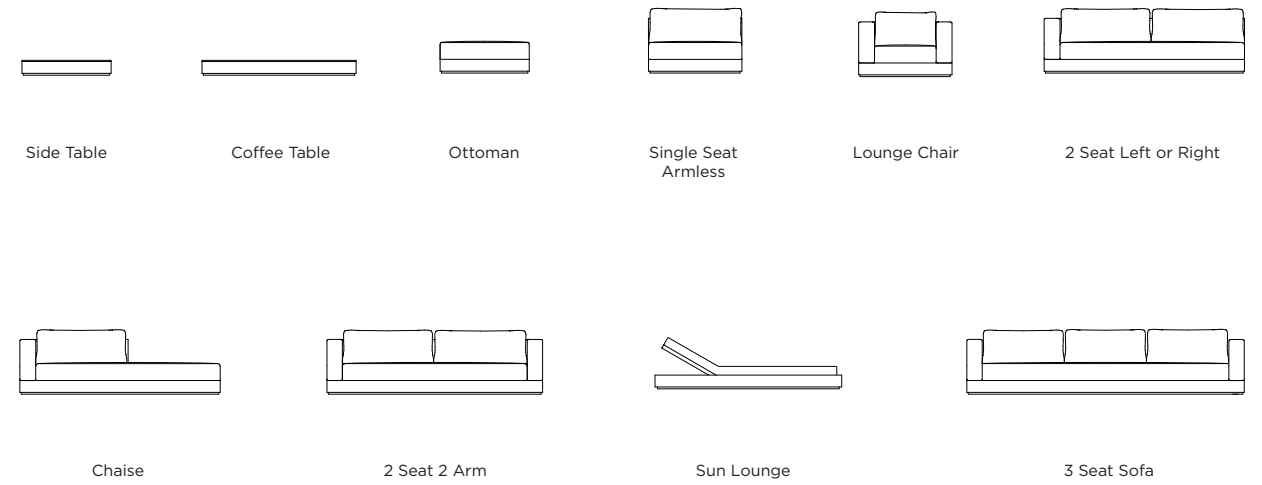

EXPLORE THE COMPLETE COLLECTION