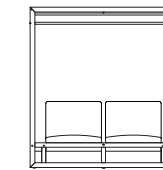

Cabana

Standard Finishes