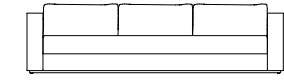

Chaise

3 Seat Sofa

Side Table

Coffee Table

Dining Table  
*Available in 40" - 80" - 103" - 120"*

Dining Chair

Armless Dining Chair

Stool w/Back Counter Height Bar Height