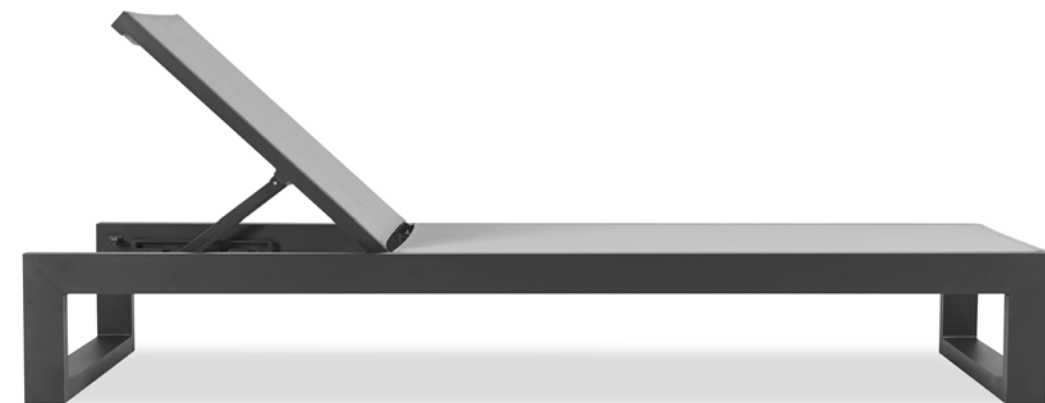

MATERIALS

Powder Coated Aluminum:
AkzoNobel® handcrafted, powder coated, rust-proof aluminum frame with reinforced signature connection points.

Laminam Ceramic:
A full body Italian porcelain slab that is remarkably strong with very high resistance to scratching and abrasion. Easy to clean and resistant to frost, fire, mold and mildew and the effects of UV rays.

SHIPPING AND DELIVERY

Stock frames and stock cushions delivered in 2-4 weeks.

Please inquire for Custom Orders.

FABRICS

Agora®:
Solution-dyed, acrylic fiber, UV-, water-, and mold-resistant outdoor fabric.

WARRANTY

Frames: 3 year limited warranty on structural integrity.

Materials: 2 year limited warranty.

PROTECTIVE COVERS

Protect your investment with water-repellent Sea-Spraé® fabric. Protective backside coating, UV-resistant.

EXPLORE THE COMPLETE COLLECTION

Standard Finishes