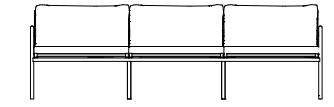

A. Breeze Lounge Chair
Shown in Aluminum Asteroid
Frame, Batyline Taupe and
Sunbrella Linen Taupe Fabric.

EXPLORE THE COMPLETE COLLECTION

3 Seat Sofa

Standard Finishes

MATERIALS

Powder Coated Aluminum:
AkzoNobel® handcrafted, powder coated,
rust-proof aluminum frame with reinforced
signature connection points.

Teak:
100% plantation grown premium Grade A teak.

FABRICS

Agora®:
Solution-dyed, acrylic fiber, UV-, water-, and
mold-resistant outdoor fabric.

Serge Ferrari Batyline® Mesh:
Light diffusing, PVC coated, UV- and mold-re-
sistant.

PROTECTIVE COVERS

Protect your investment with water-repellent
Sea-Sprae® fabric. Protective backside coating,
UV-resistant.

SHIPPING AND DELIVERY

Stock frames and stock cushions delivered in
2-4 weeks.

Please inquire for Custom Orders.

WARRANTY

Frames: 3 year limited warranty on structural
integrity.

Materials: 2 year limited warranty.