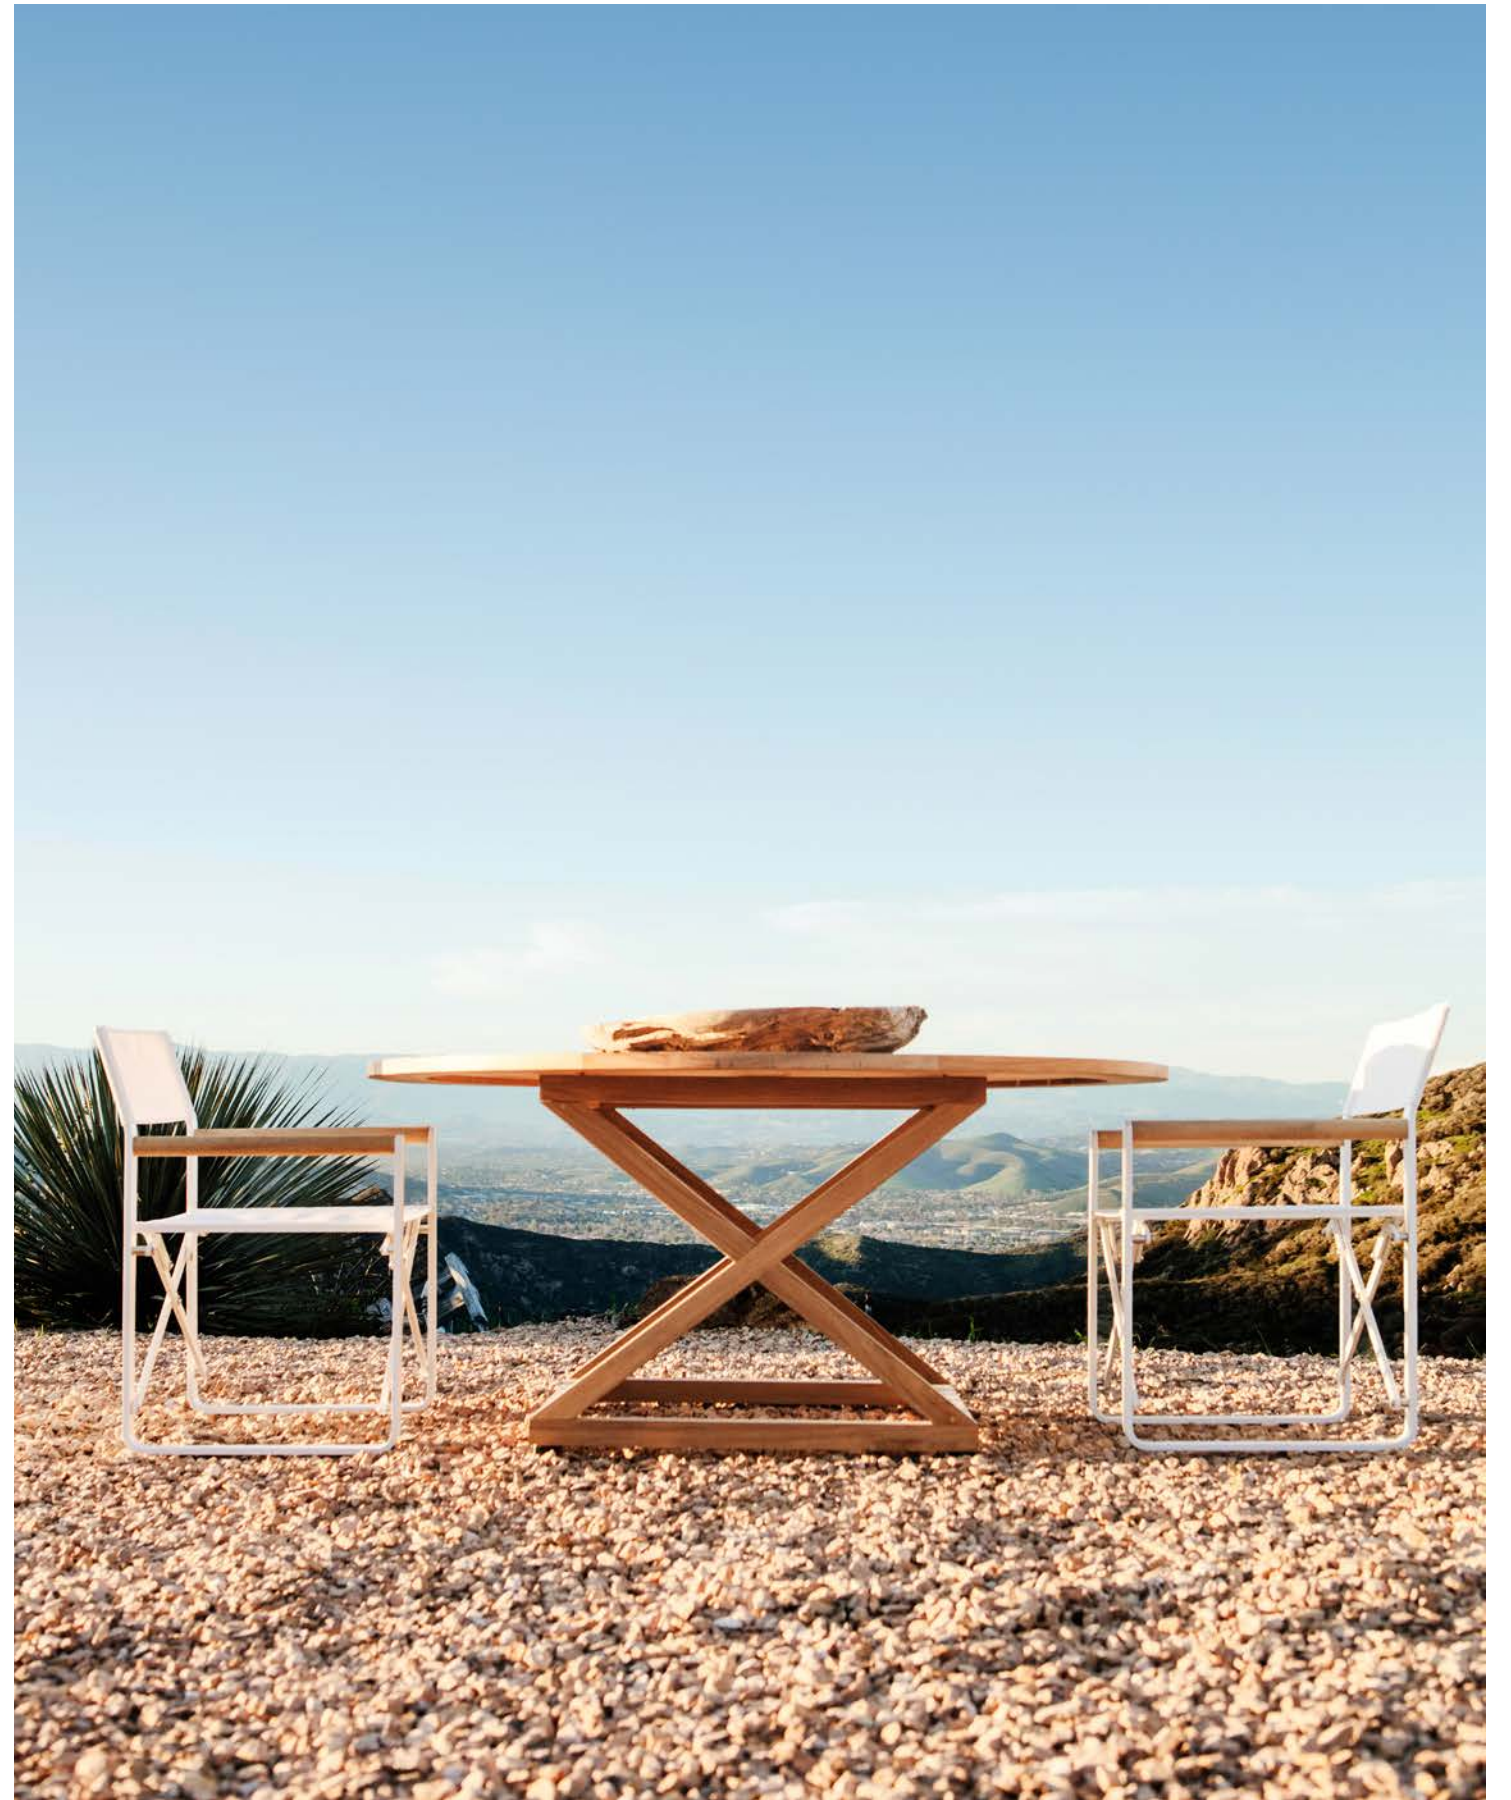

THIS PAGE

A. Pacific Sun Lounge

Shown in Natural Teak Frame
with White Batyline Seat.

OPPOSITE

A. Pacific Round Table

Shown in Teak. 61" Diameter.
Seats Six.

B. LCA Folding Chair

Shown in Aluminum White Frame
with White Batyline.