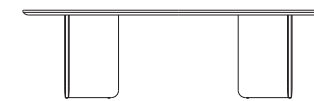

A. Maui Sun Lounge  
Shown in Aluminum Taupe Frame/Shell  
Olefin Rope and Siesta/Ivory Fabric.

EXPLORE THE COMPLETE COLLECTION

High Back Dining Chair

Lounge Chair

3 Seat Lounge

Dining Table

Round Side Table