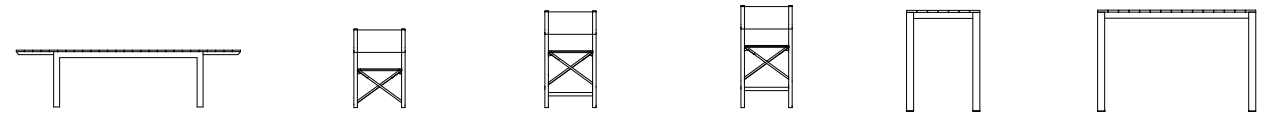

Extendable Dining Table   Folding Chair   Counter Stool (Non-Fold)   Bar Stool (Non-Fold)   Bar Table Square   Bar Table Rectangle