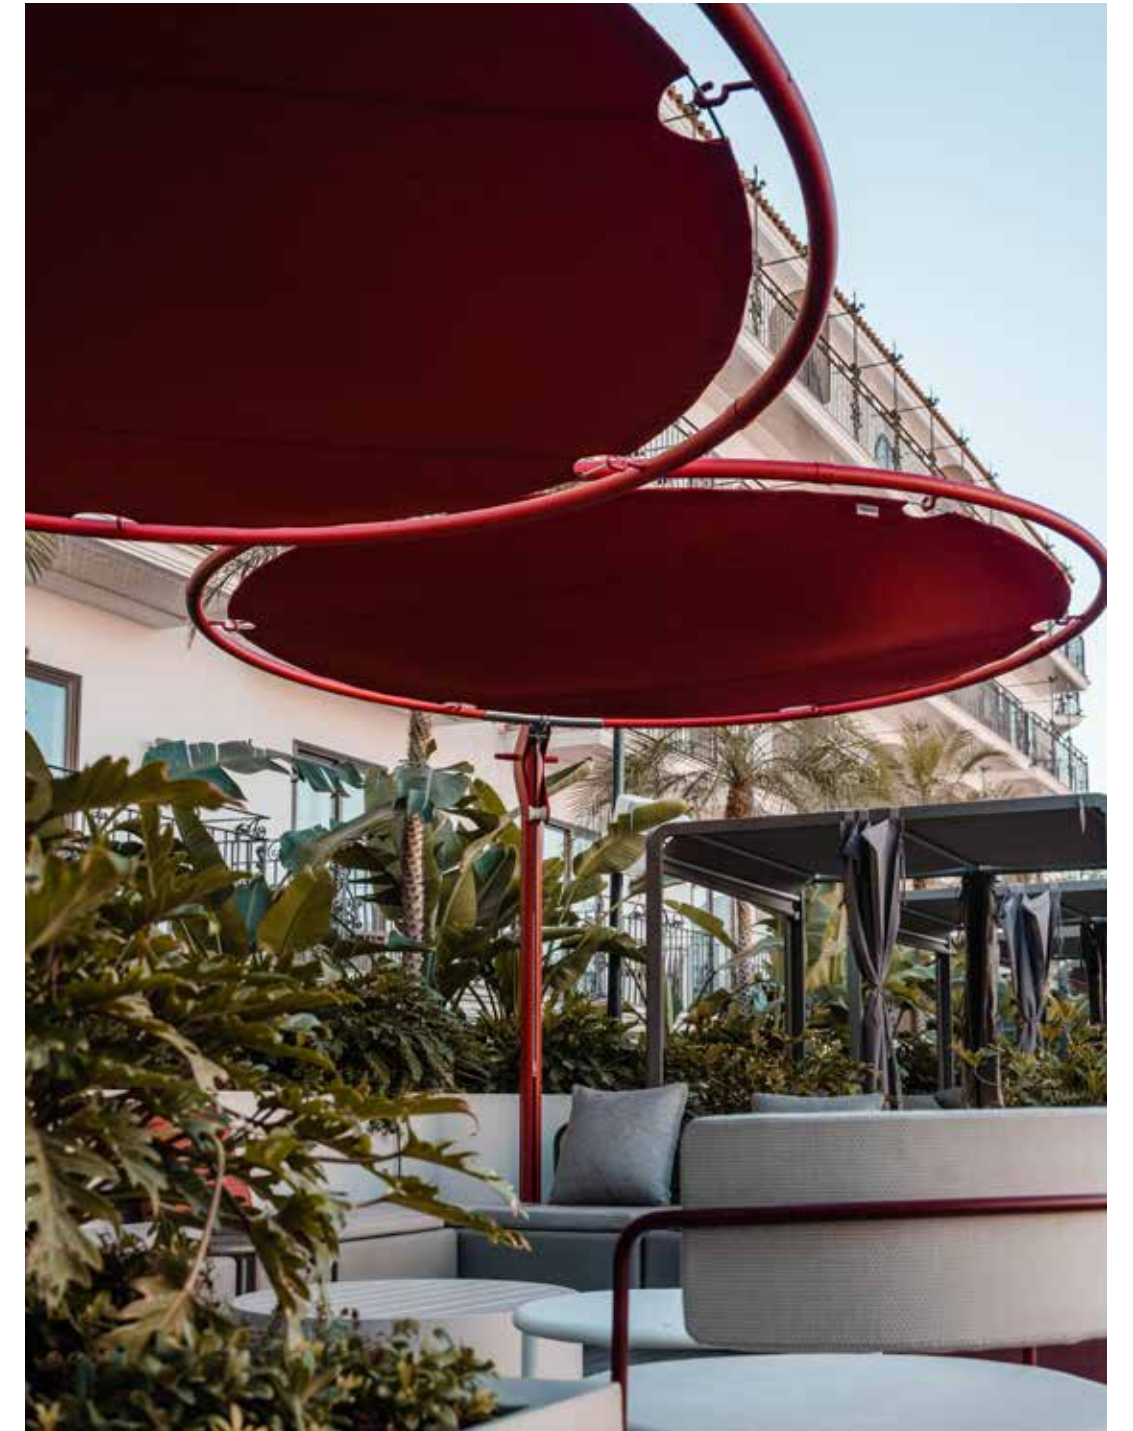

__REFERENCE PROJECTS **Eclisum custom** | Hard Rock Café, Marbella

Overview UX Collection

The Umbrosa UX collection currently consists of 10 unique parasols. The parasols are only available in the combination as shown here.