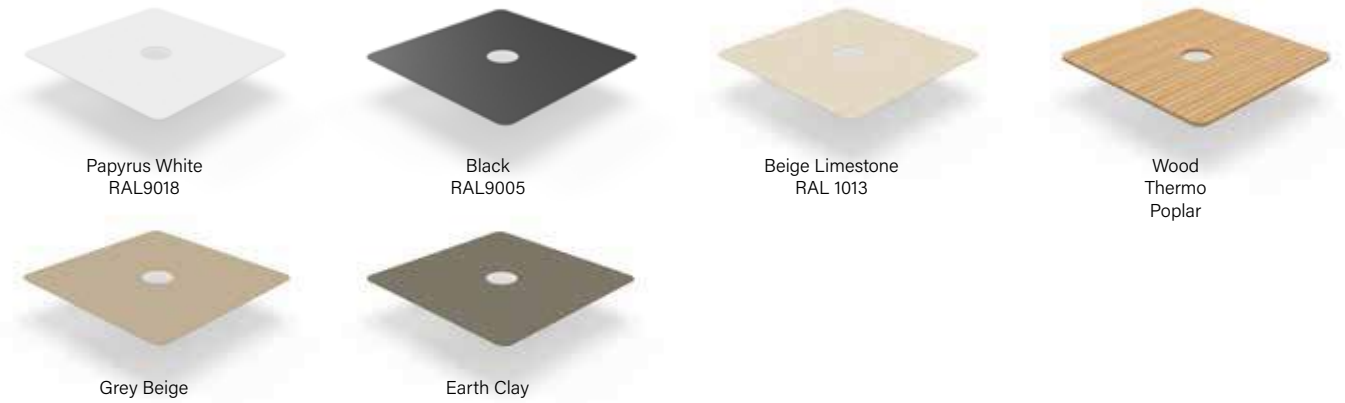

Choose your combination: color frame | canopy | base.

MODEL

Square: 9'10"

OPTIONS COLOR FRAME

OPTIONS CANOPY

OPTIONS BASE

Topplate

Frame

Some possible combinations

Note: Check the Umbrosa pricelist for the collections available in your country.

Overview Standard Collection

The Umbrosa standard collection consists of 4 collections where each model is available in 14 different canopy colors.